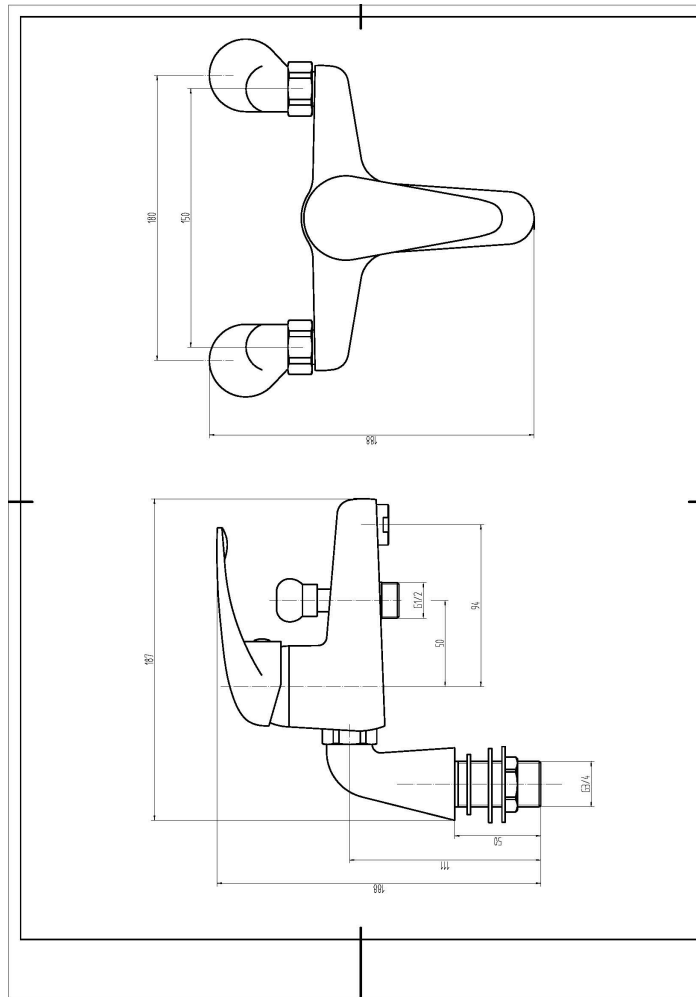

Sales Code: DTY304

Description: Single Lever Bath Shower Mixer

Product Dimensions

Height (mm):	175
Width (mm):	220
Depth (mm):	190
Length (mm):	
Nett Weight (kg):	1.5

Packaging Dimensions

Height (mm):	150
Width (mm):	190
Depth (mm):	190
Gross Weight (kg):	1.7

Packaging Data

Box Colour:	White Cardboard Box
Box Qty:	1
Label Size:	100 x 50
Label Colour:	White Label
Label Qty:	2

Outer Box Dimensions (If Applicable)

Height (mm):	435
Width (mm):	225
Depth (mm):	450
Length (mm):	
Gross Weight (kg):	17
Barcode:	5055146154266

Product Details

Country of Origin:	China
Fitting Instruction:	No
Product Material:	Brass/ABS
Control Type:	Manual
Waste Included:	Waste Not Included
Waste Type:	Not Applicable
WRAS Approval: No	Approval No: N/A
Valve/Cartridge Type:	1/4 Turn Ceramic Disc, Single Lever (
Colour/Finish:	Chrome
Mount Type:	Both Deck And Wall
Operating Pressure (bar):	1
Flow Rates: (Litres Per Min)	0.1 bar: 3 0.5 bar: 8 1 bar: 11 2 bar: 14 3 bar: 18
Pipe Size:	22 mm (3/4" Bsp)
Pipe Centres:	180 mm