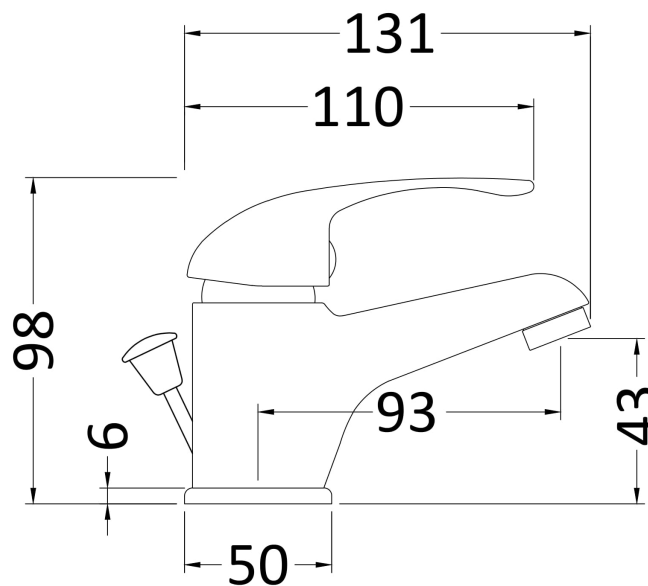

### Product Dimensions

Height (mm):	94
Width (mm):	40
Depth (mm):	123
Length (mm):	
Nett Weight (kg):	0.45

### Packaging Dimensions

Height (mm):	129
Width (mm):	50
Depth (mm):	98
Gross Weight (kg):	0.48

### Outer Box Dimensions (If Applicable)

Height (mm):	410
Width (mm):	360
Depth (mm):	390
Length (mm):	
Gross Weight (kg):	12
Barcode:	5055146153061

Flow Rates: (Litres Per Min)	0.1 bar: 2.5	0.5 bar: 6	1 bar: 7	2 bar: 11	3 bar: 14
Pipe Size:	15 mm				
Pipe Centres:	N/A				