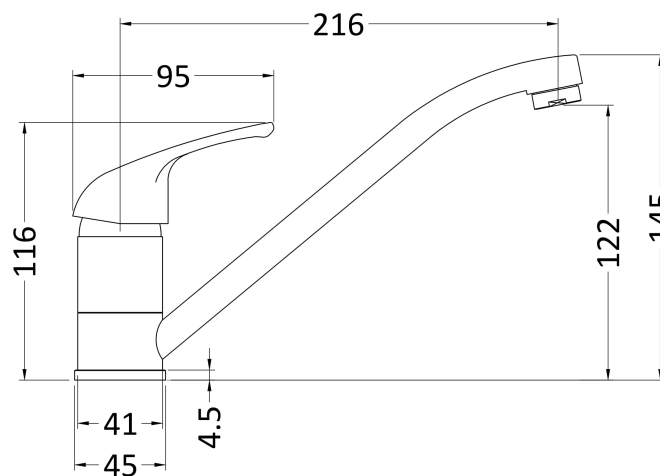

Sales Code: DTY306

Description: D-Type Sink Mixer With Swivel Spout

Product Dimensions

Height (mm):	118
Width (mm):	55
Depth (mm):	228
Length (mm):	
Nett Weight (kg):	0.7

Packaging Dimensions

Height (mm):	251
Width (mm):	51
Depth (mm):	108
Gross Weight (kg):	0.85

Packaging Data

Box Colour:	White Cardboard Box
Box Qty:	1
Label Size:	100 x 50
Label Colour:	White Label
Label Qty:	2

Outer Box Dimensions (If Applicable)

Height (mm):	275
Width (mm):	310
Depth (mm):	345
Length (mm):	
Gross Weight (kg):	8
Barcode:	5055146154259

Product Details

Country of Origin:	China
Fitting Instruction:	No
Product Material:	Brass
Control Type:	Manual
Waste Included:	Waste Not Included
Waste Type:	Not Applicable
WRAS Approval: No	Approval No: N/A
Valve/Cartridge Type:	Single Lever Cartridge
Colour/Finish:	Chrome
Mount Type:	Deck
Operating Pressure (bar):	0.1

Flow Rates: (Litres Per Min)	0.1 bar: 2	0.5 bar: 5	1 bar: 7.5	2 bar: 11	3 bar: 12
Pipe Size:	22 mm (3/4" Bsp)				
Pipe Centres:	180 mm				