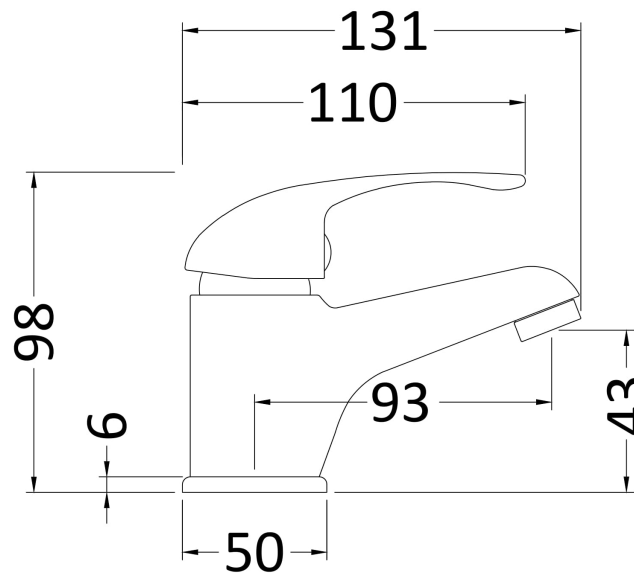

Sales Code: DTY335

Description: D-Type Mono Basin Mixer Without Waste

Product Dimensions

Height (mm):	94
Width (mm):	40
Depth (mm):	123
Length (mm):	
Nett Weight (kg):	0.42

Packaging Dimensions

Height (mm):	129
Width (mm):	50
Depth (mm):	98
Gross Weight (kg):	0.45

Packaging Data

Box Colour:	White Cardboard Box
Box Qty:	1
Label Size:	100 x 50
Label Colour:	White Label
Label Qty:	2

Outer Box Dimensions (If Applicable)

Height (mm):	275
Width (mm):	310
Depth (mm):	345
Length (mm):	
Gross Weight (kg):	9
Barcode:	5055146194217

Product Details

Country of Origin:	China
Fitting Instruction:	No
Product Material:	Brass
Control Type:	Manual
Waste Included:	Waste Not Included
Waste Type:	Not Applicable
WRAS Approval: No	Approval No: N/A
Valve/Cartridge Type:	Single Lever Cartridge
Colour/Finish:	Chrome
Mount Type:	Deck
Operating Pressure (bar):	0.5

Flow Rates: (Litres Per Min)	0.1 bar: 2.5	0.5 bar: 6	1 bar: 7	2 bar: 11	3 bar: 14
Pipe Size:	15 mm				
Pipe Centres:	N/A				