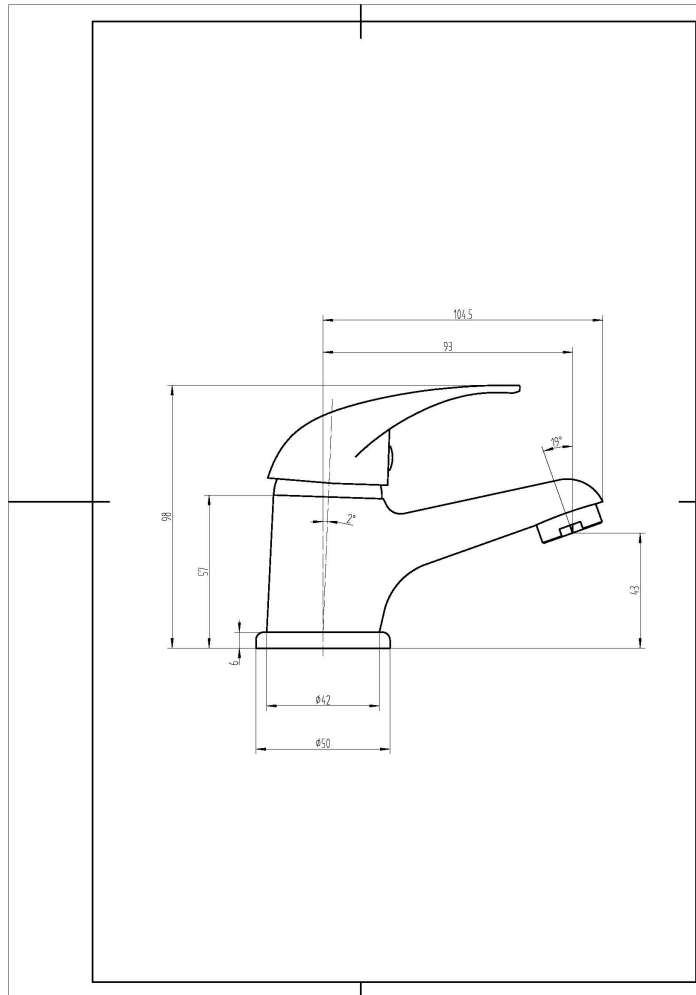

### Product Dimensions

Height (mm):	94
Width (mm):	40
Depth (mm):	123
Length (mm):	
Nett Weight (kg):	0.8

### Packaging Dimensions

Height (mm):	90
Width (mm):	220
Depth (mm):	140
Gross Weight (kg):	1

### Packaging Data

Box Colour:	White Cardboard Box
Box Qty:	1
Label Size:	100 x 50
Label Colour:	White Label
Label Qty:	2

### Outer Box Dimensions (If Applicable)

Height (mm):	320
Width (mm):	360
Depth (mm):	400
Length (mm):	
Gross Weight (kg):	12
Barcode:	5055369027057