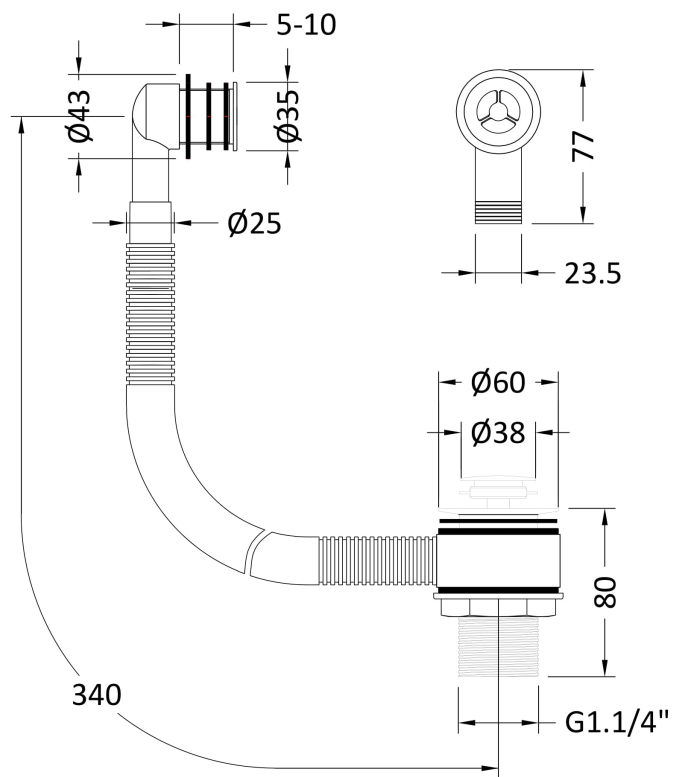

Sales Code: E1521

Description: Basin Waste With Brass Overflow

Product Dimensions

Length (mm):	
Width (mm):	0
Height (mm):	0
Depth (mm):	0
Nett Weight (kg):	0.5

Packaging Dimensions

Height (mm):	80
Width (mm):	135
Depth (mm):	200
Gross Weight (kg):	0.5

Packaging Data

Box Colour:	
Box Qty:	0
Label Size:	0 x 0
Label Colour:	
Label Qty:	0

Outer Box Dimensions (If Applicable)

Height (mm):	0
Width (mm):	0
Length (mm):	
Depth (mm):	
Gross Weight (kg):	0
Barcode:	5056678424254

Product Details

Country of Origin:	China
Fitting Instruction:	No
CE & UKCA:	
Product Material:	
Heating Element Wattage:	
Colour/Finish:	
Product Diameter:	
Connection Size:	