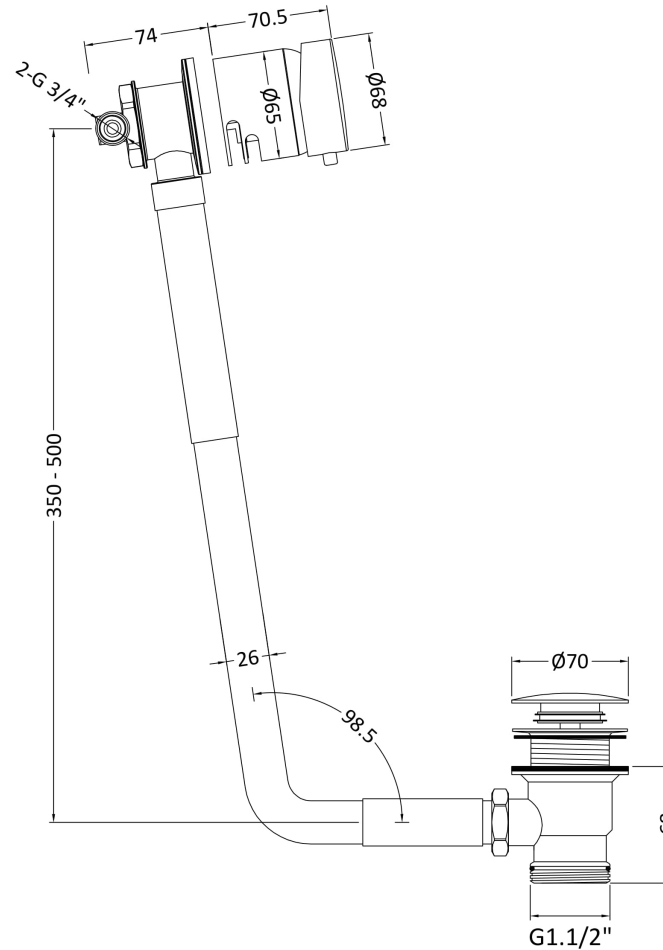

Sales Code: E301

Description: Single Lever Freeflow Bath Filler

Product Dimensions

Length (mm):	
Width (mm):	68
Height (mm):	550
Depth (mm):	74
Nett Weight (kg):	2.29

Packaging Dimensions

Height (mm):	320
Width (mm):	200
Depth (mm):	120
Gross Weight (kg):	2.3

Packaging Data

Box Colour:	White Cardboard Box
Box Qty:	1
Label Size:	100 x 50
Label Colour:	White Label
Label Qty:	2

Outer Box Dimensions (If Applicable)

Height (mm):	225
Width (mm):	655
Length (mm):	
Depth (mm):	
Gross Weight (kg):	18
Barcode:	5055369044764

Product Details

Country of Origin:	China
Fitting Instruction:	No
CE & UKCA:	N/A
Product Material:	Brass
Heating Element Wattage:	Not Applicable
Colour/Finish:	Chrome
Product Diameter:	68mm
Connection Size:	1 1/2"