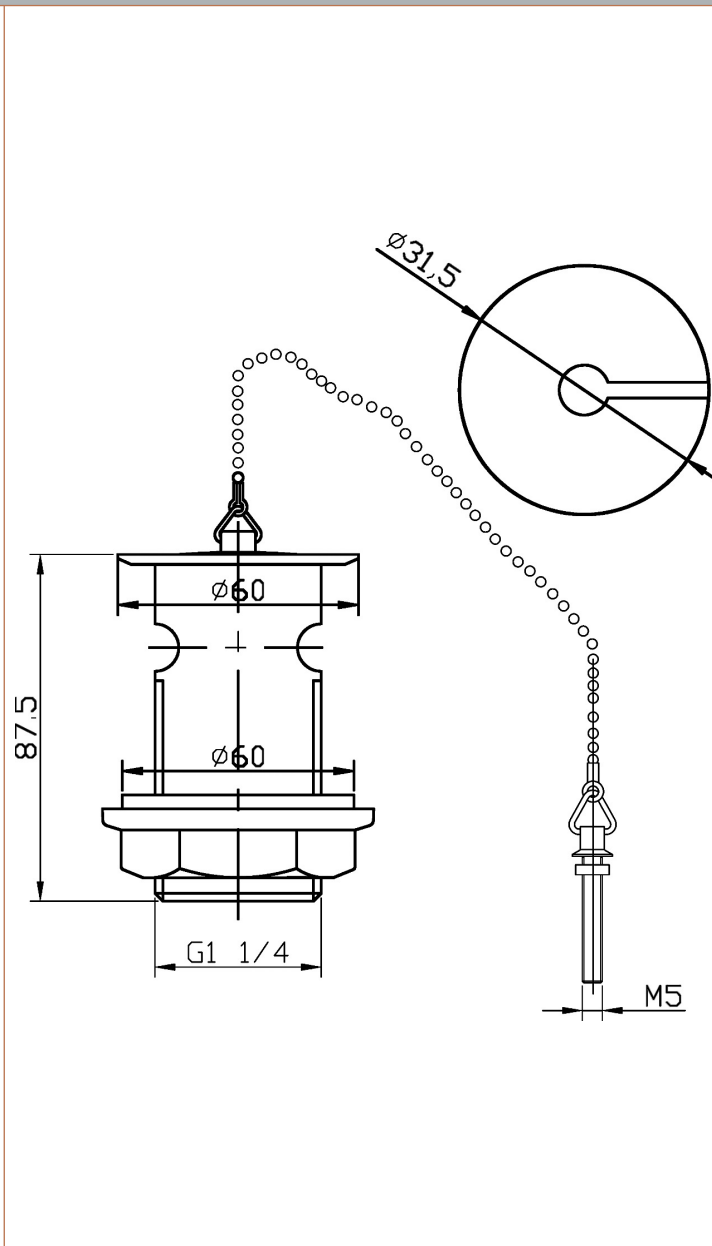

Sales Code: E303

Description: Basin Waste W/ Brass Plug & Ball Chain

### Product Dimensions

Length (mm):	
Width (mm):	60
Height (mm):	88
Depth (mm):	60
Nett Weight (kg):	0.2

### Packaging Dimensions

Height (mm):	70
Width (mm):	70
Depth (mm):	100
Gross Weight (kg):	0.22

### Product Details

Country of Origin:	China
Fitting Instruction:	No
CE & UKCA:	N/A
Product Material:	Brass
Heating Element Wattage:	Not Applicable
Colour/Finish:	Chrome
Product Diameter:	60mm
Connection Size:	11/4"