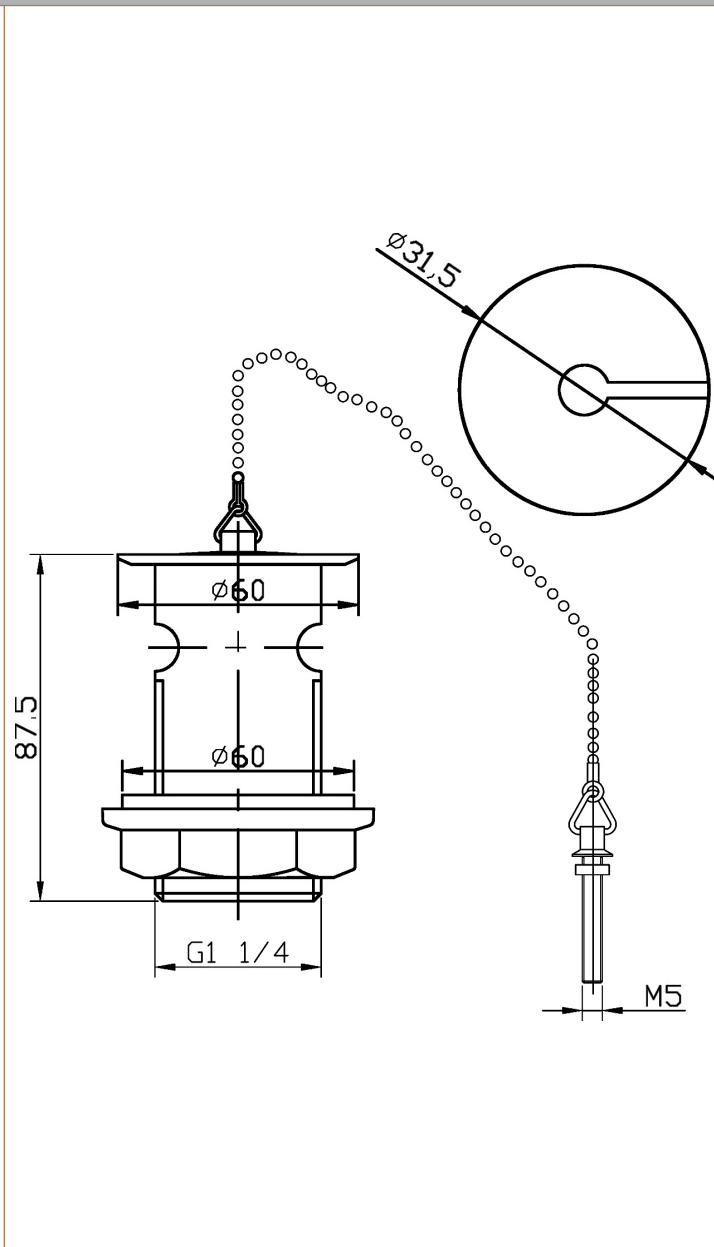

Sales Code: E303

Description: Basin Waste W/ Brass Plug & Ball Chain

Product Dimensions

Length (mm):	
Width (mm):	60
Height (mm):	88
Depth (mm):	60
Nett Weight (kg):	0.2

Packaging Dimensions

Height (mm):	70
Width (mm):	70
Depth (mm):	100
Gross Weight (kg):	0.22

Packaging Data

Box Colour:	White Cardboard Box
Box Qty:	1
Label Size:	100 x 50
Label Colour:	White Label
Label Qty:	2

Outer Box Dimensions (If Applicable)

Height (mm):	
Width (mm):	
Length (mm):	
Depth (mm):	
Gross Weight (kg):	17
Barcode:	5055146104957

Product Details

Country of Origin:	China
Fitting Instruction:	No
CE & UKCA:	N/A
Product Material:	Brass
Heating Element Wattage:	Not Applicable
Colour/Finish:	Chrome
Product Diameter:	60mm
Connection Size:	11/4"