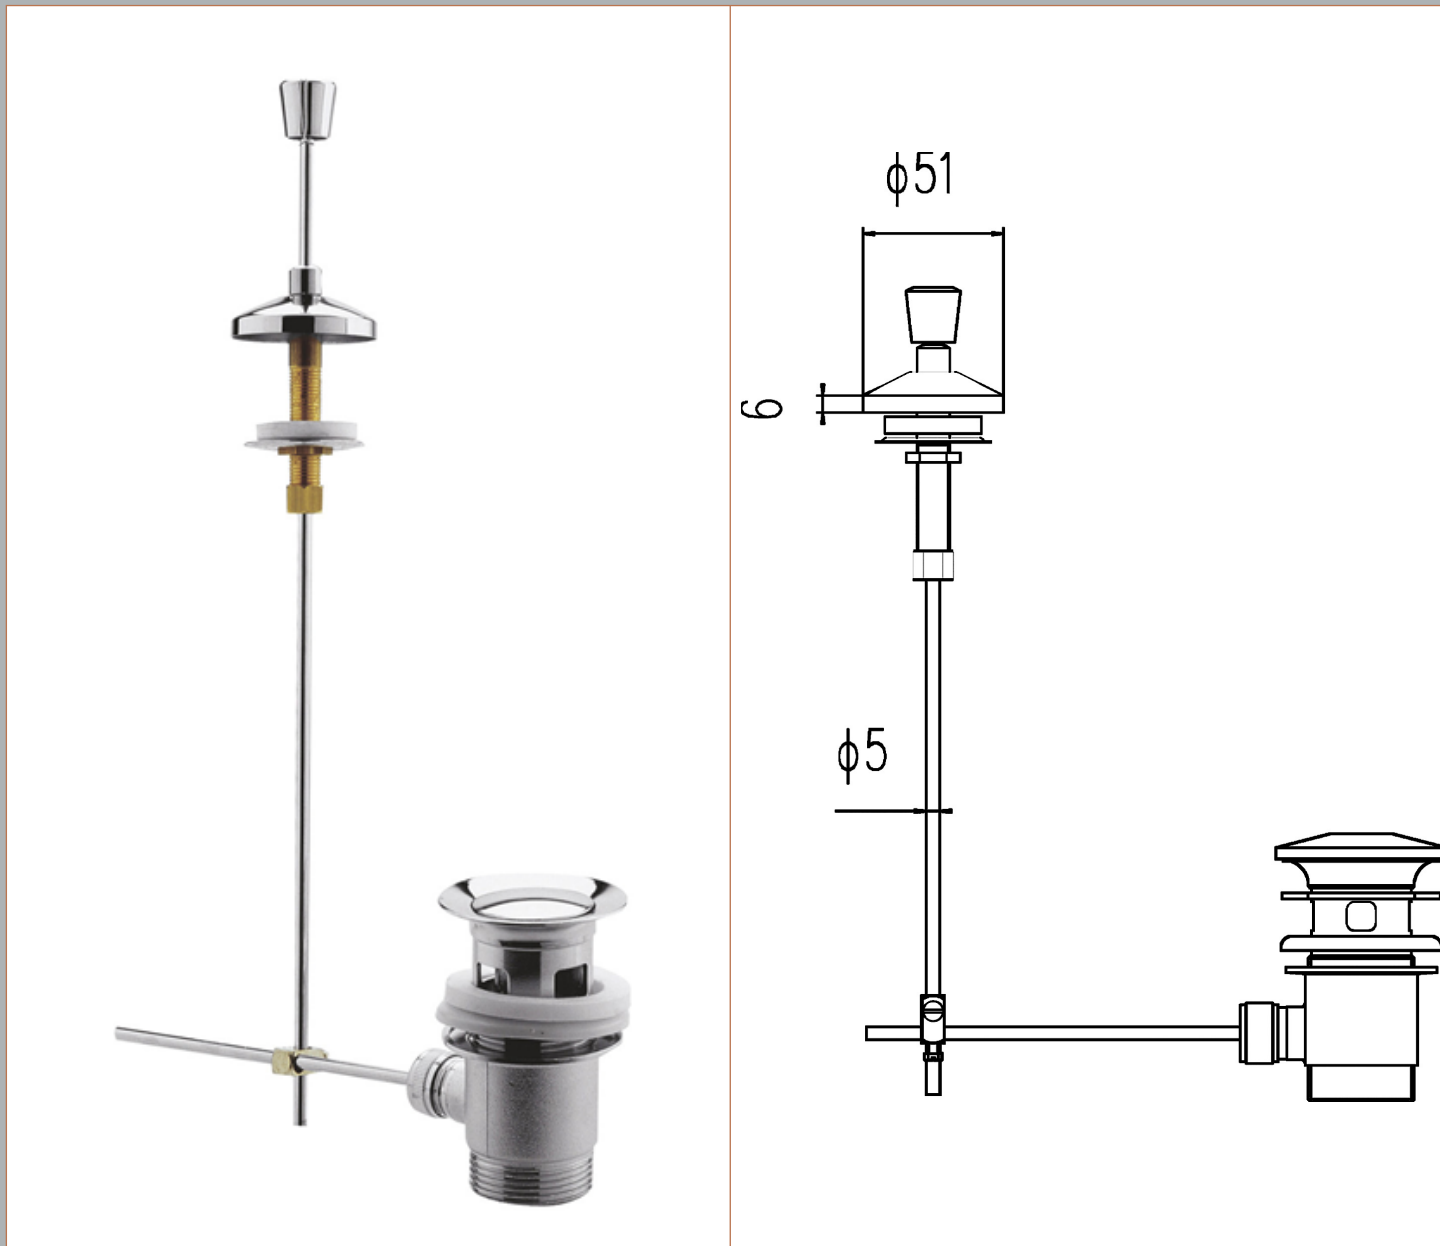

Sales Code: E307

Description: Basin Pop Up Waste

### Product Dimensions

Length (mm):	
Width (mm):	83
Height (mm):	85
Depth (mm):	83
Nett Weight (kg):	0.69

### Packaging Dimensions

Height (mm):	380
Width (mm):	80
Depth (mm):	70
Gross Weight (kg):	0.69

### Product Details

Country of Origin:	China
Fitting Instruction:	No
CE & UKCA:	N/A
Product Material:	Brass
Heating Element Wattage:	Not Applicable
Colour/Finish:	Chrome
Product Diameter:	51mm
Connection Size:	1 1/4"