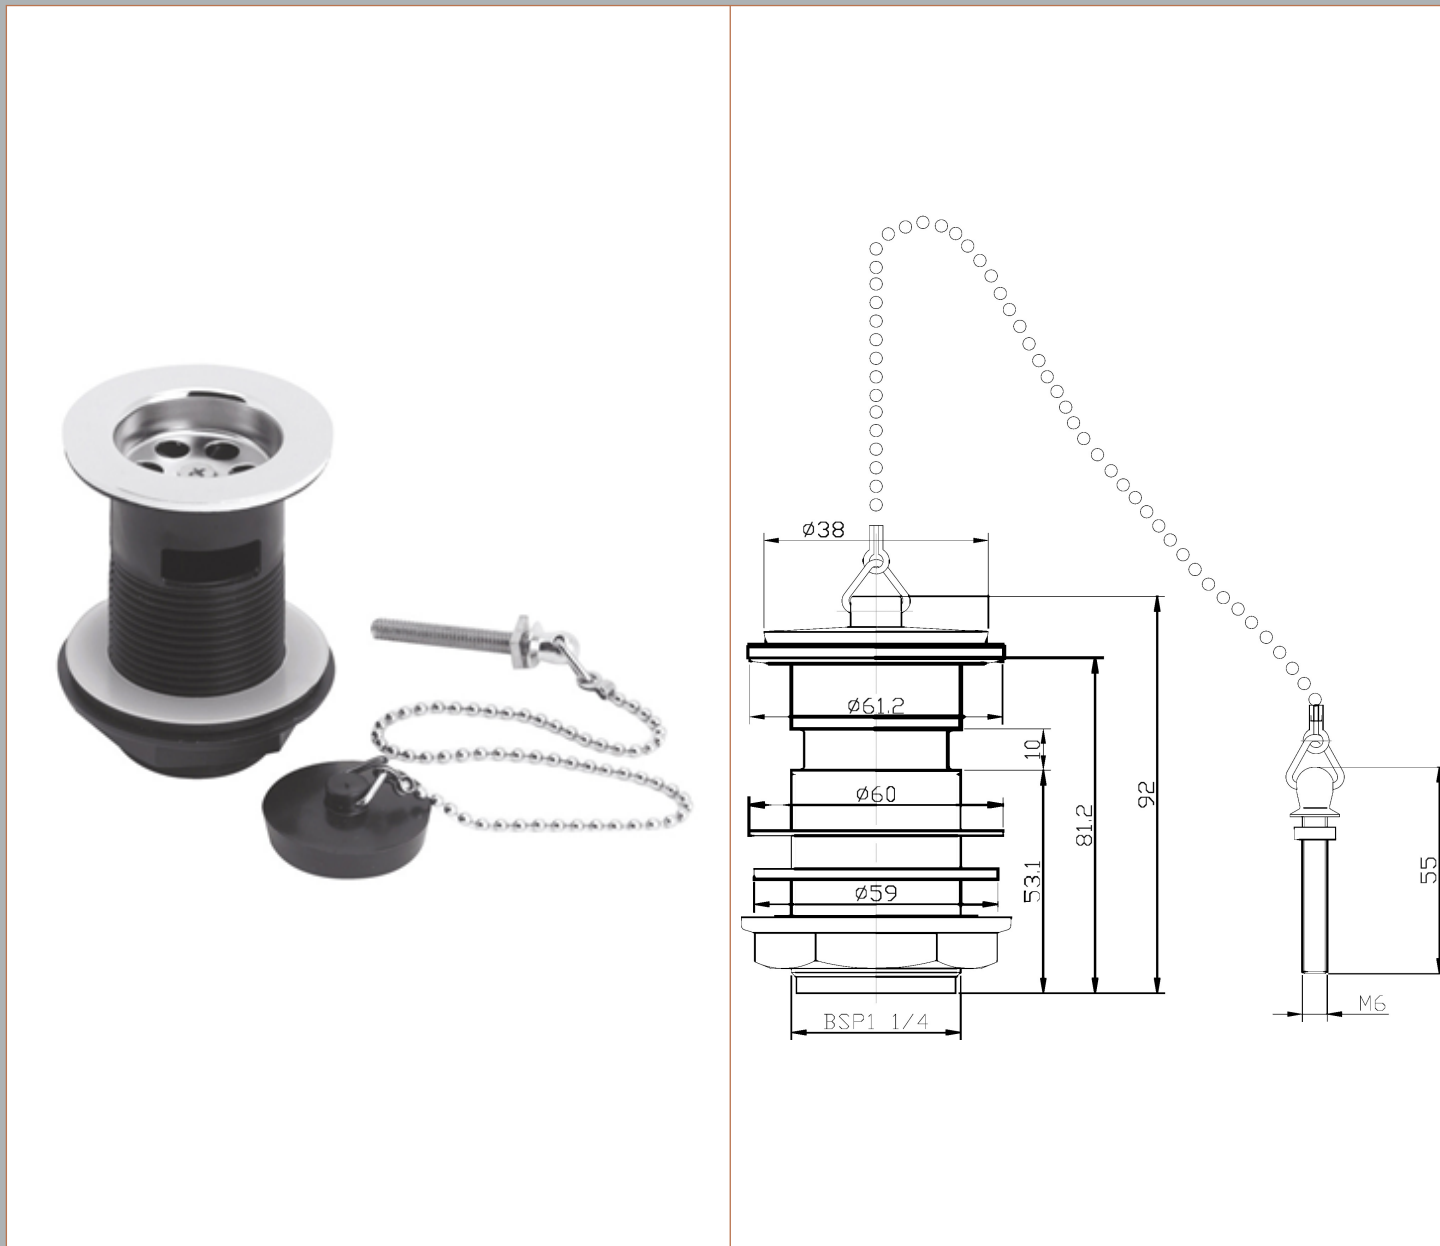

**Sales Code:** E308

**Description:** Contract Basin Waste Poly Plug & B Chain

**Product Dimensions**

Length (mm):	
Width (mm):	61
Height (mm):	81
Depth (mm):	61
Nett Weight (kg):	0.1

**Packaging Dimensions**

Height (mm):	92
Width (mm):	62
Depth (mm):	62
Gross Weight (kg):	0.1

**Packaging Data**

Box Colour:	White Cardboard Box
Box Qty:	1
Label Size:	100 x 50
Label Colour:	White Label
Label Qty:	2

**Outer Box Dimensions (If Applicable)**

Height (mm):	
Width (mm):	
Length (mm):	
Depth (mm):	
Gross Weight (kg):	14
Barcode:	5055146100645

**Product Details**

Country of Origin:	China
Fitting Instruction:	No
CE & UKCA:	N/A
Product Material:	Brass/ABS
Heating Element Wattage:	Not Applicable
Colour/Finish:	Chrome
Product Diameter:	61mm
Connection Size:	11/4"