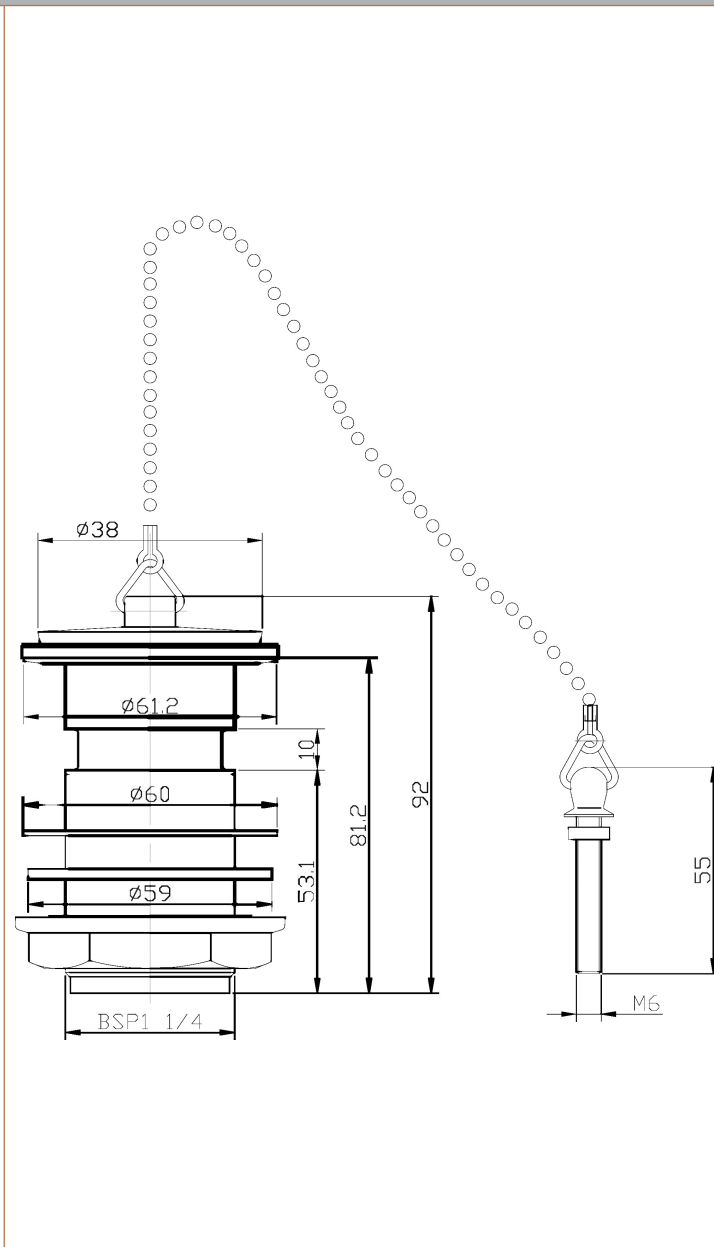

Sales Code: E308

Description: Contract Basin Waste Poly Plug & B Chain

Product Dimensions

Length (mm):	
Width (mm):	61
Height (mm):	81
Depth (mm):	61
Nett Weight (kg):	0.1

Packaging Dimensions

Height (mm):	92
Width (mm):	62
Depth (mm):	62
Gross Weight (kg):	0.1

Packaging Data

Box Colour:	White Cardboard Box
Box Qty:	1
Label Size:	100 x 50
Label Colour:	White Label
Label Qty:	2

Outer Box Dimensions (If Applicable)

Height (mm):	
Width (mm):	
Length (mm):	
Depth (mm):	
Gross Weight (kg):	14
Barcode:	5055146100645

Product Details

Country of Origin:	China
Fitting Instruction:	No
CE & UKCA:	N/A
Product Material:	Brass/ABS
Heating Element Wattage:	Not Applicable
Colour/Finish:	Chrome
Product Diameter:	61mm
Connection Size:	11/4"