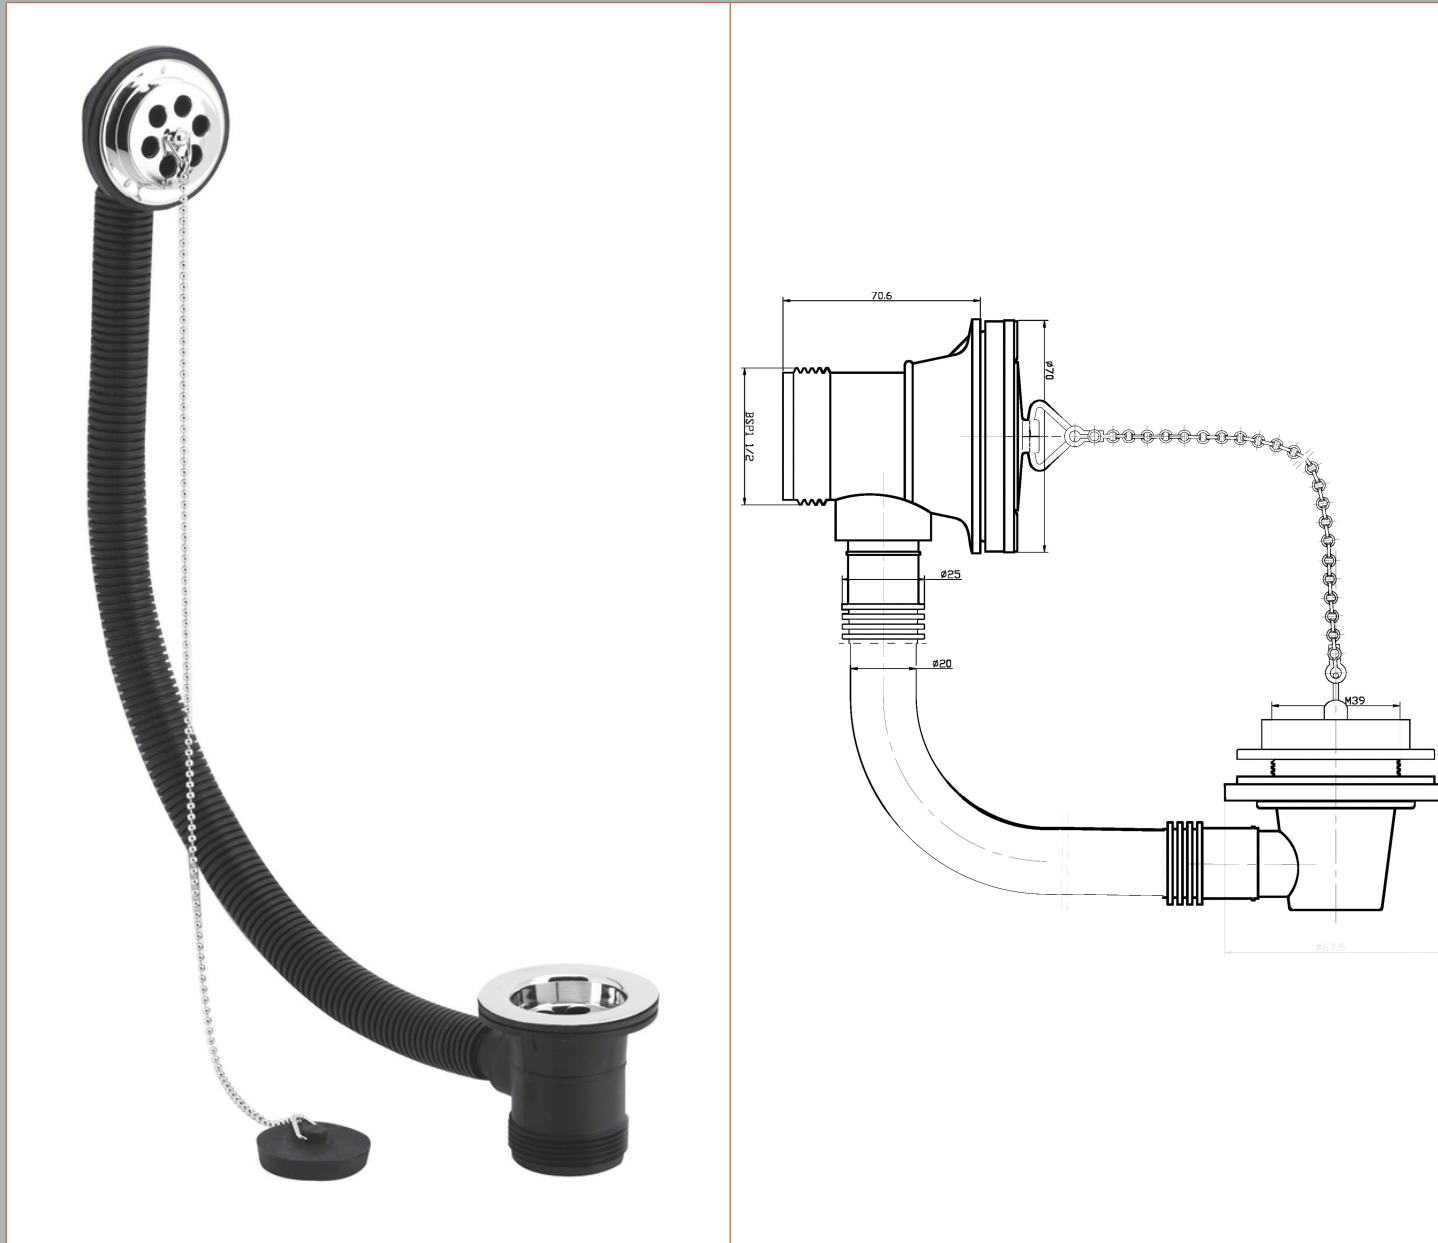

### Product Dimensions

Length (mm):	
Width (mm):	70
Height (mm):	70
Depth (mm):	76
Nett Weight (kg):	0.16

### Packaging Dimensions

Height (mm):	185
Width (mm):	100
Depth (mm):	270
Gross Weight (kg):	0.16

### Outer Box Dimensions (If Applicable)

Height (mm):	
Width (mm):	
Length (mm):	
Depth (mm):	
Gross Weight (kg):	16
Barcode:	5055146100874

### Product Details

Country of Origin:	China
Fitting Instruction:	No
CE & UKCA:	N/A
Product Material:	Brass/ABS
Heating Element Wattage:	Not Applicable
Colour/Finish:	Chrome
Product Diameter:	70mm
Connection Size:	1 1/2"