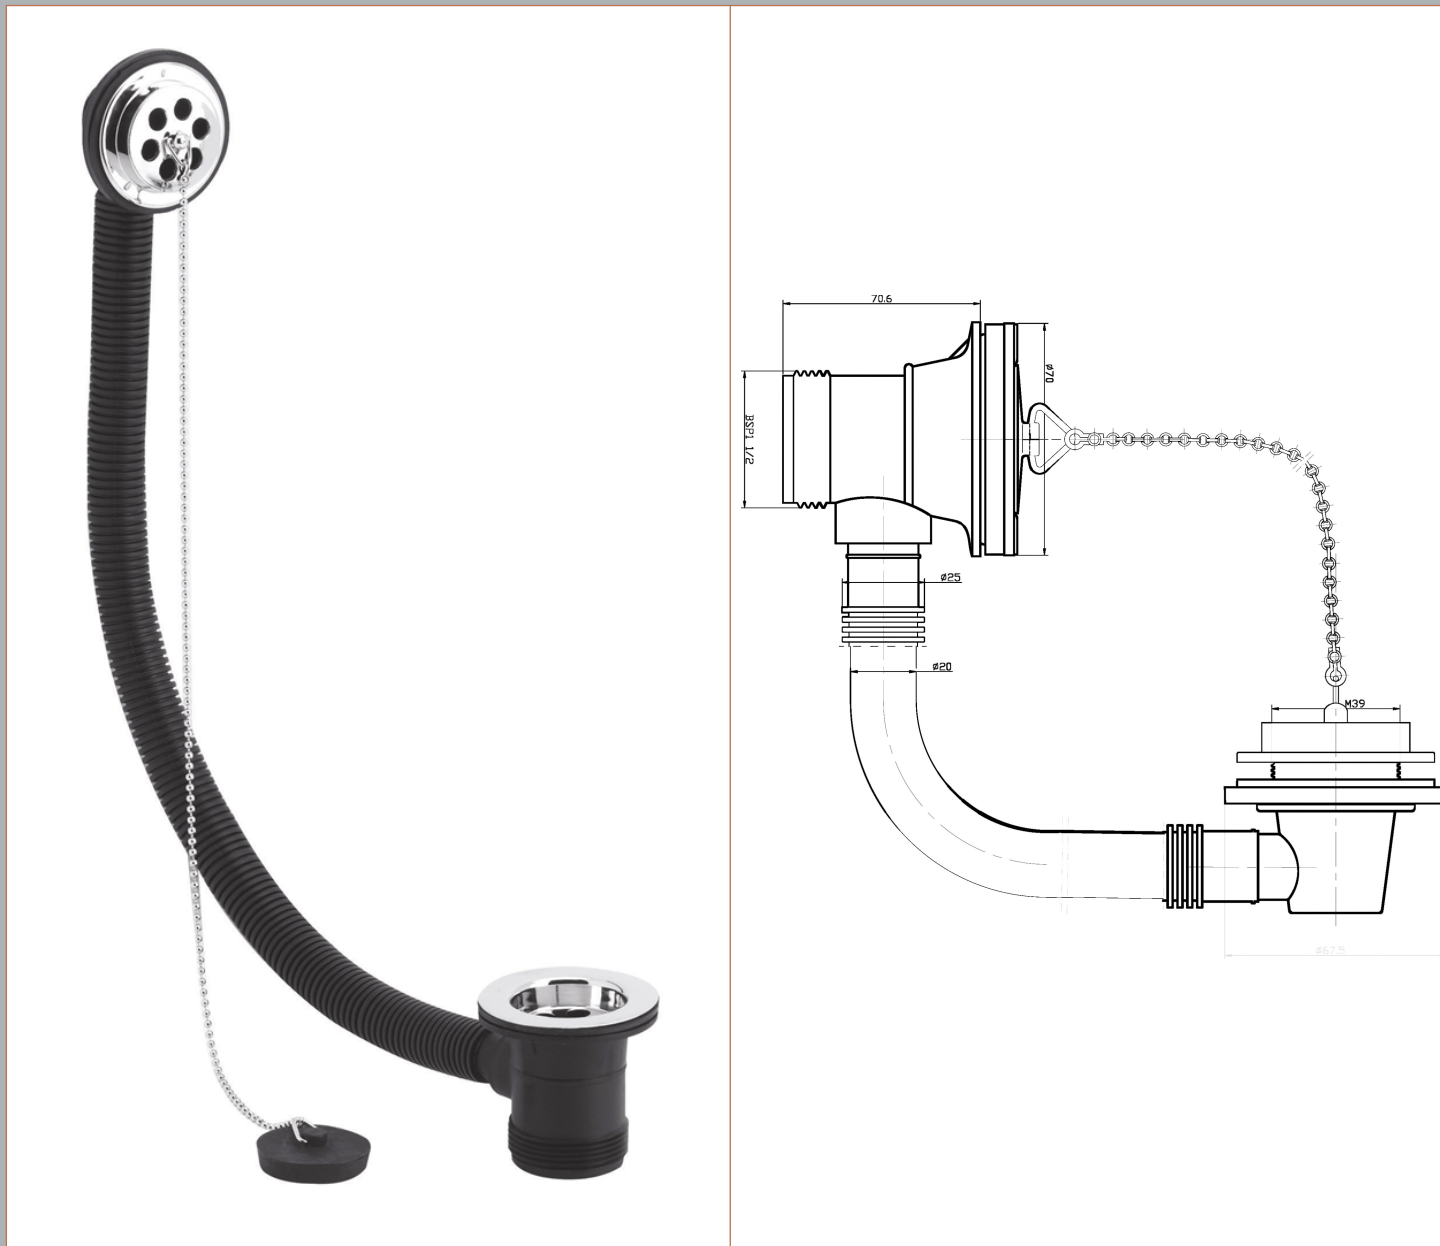

### Product Dimensions

Length (mm):	
Width (mm):	70
Height (mm):	70
Depth (mm):	76
Nett Weight (kg):	0.16

### Packaging Dimensions

Height (mm):	185
Width (mm):	100
Depth (mm):	270
Gross Weight (kg):	0.16

### Outer Box Dimensions (If Applicable)

Height (mm):	
Width (mm):	
Length (mm):	
Depth (mm):	
Gross Weight (kg):	16
Barcode:	5055146100874

### Product Details

Country of Origin:	China
Fitting Instruction:	No
CE Certification:	N/A
Product Material:	Brass/ABS
Heating Element Wattage:	Not Applicable
Colour/Finish:	Chrome
Product Diameter:	70mm
Connection Size:	1 1/2"