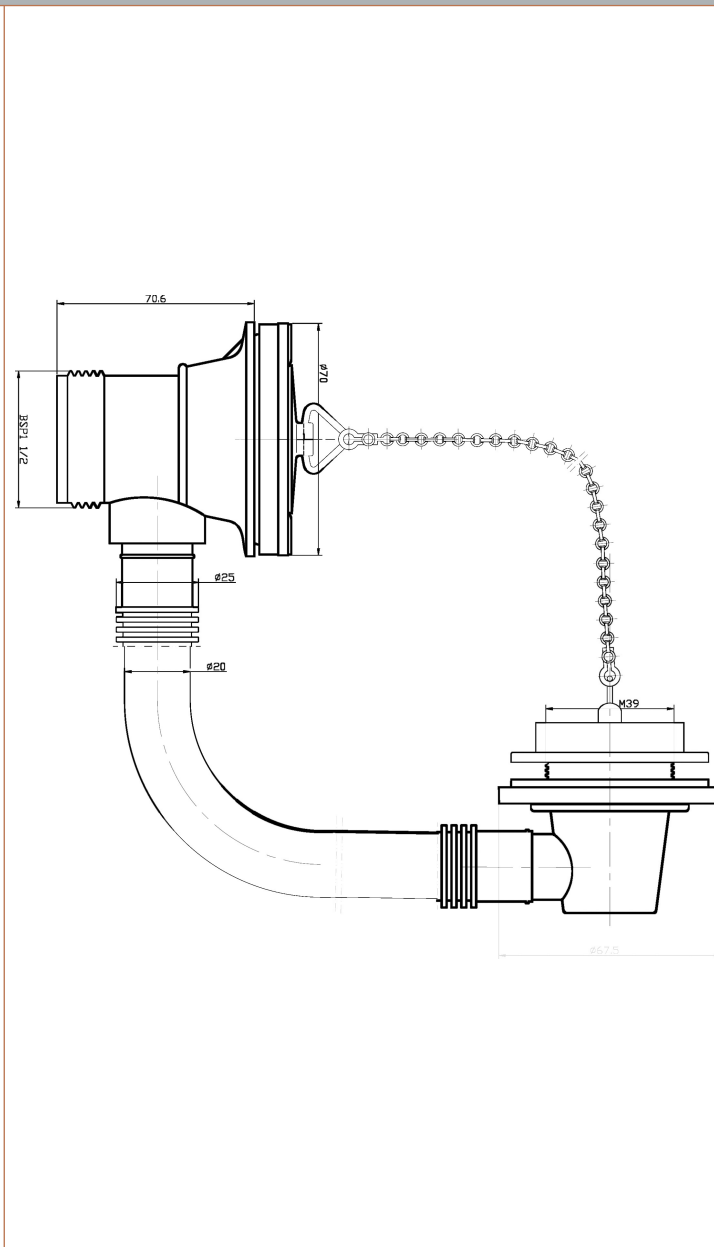

### Product Dimensions

Length (mm):	
Width (mm):	70
Height (mm):	70
Depth (mm):	76
Nett Weight (kg):	0.16

### Packaging Dimensions

Height (mm):	185
Width (mm):	100
Depth (mm):	270
Gross Weight (kg):	0.16

### Outer Box Dimensions (If Applicable)

Height (mm):	
Width (mm):	
Length (mm):	
Depth (mm):	
Gross Weight (kg):	16
Barcode:	5055146100874

### Product Details

Country of Origin:	China
Fitting Instruction:	No
CE & UKCA:	N/A
Product Material:	Brass/ABS
Heating Element Wattage:	Not Applicable
Colour/Finish:	Chrome
Product Diameter:	70mm
Connection Size:	1 1/2"