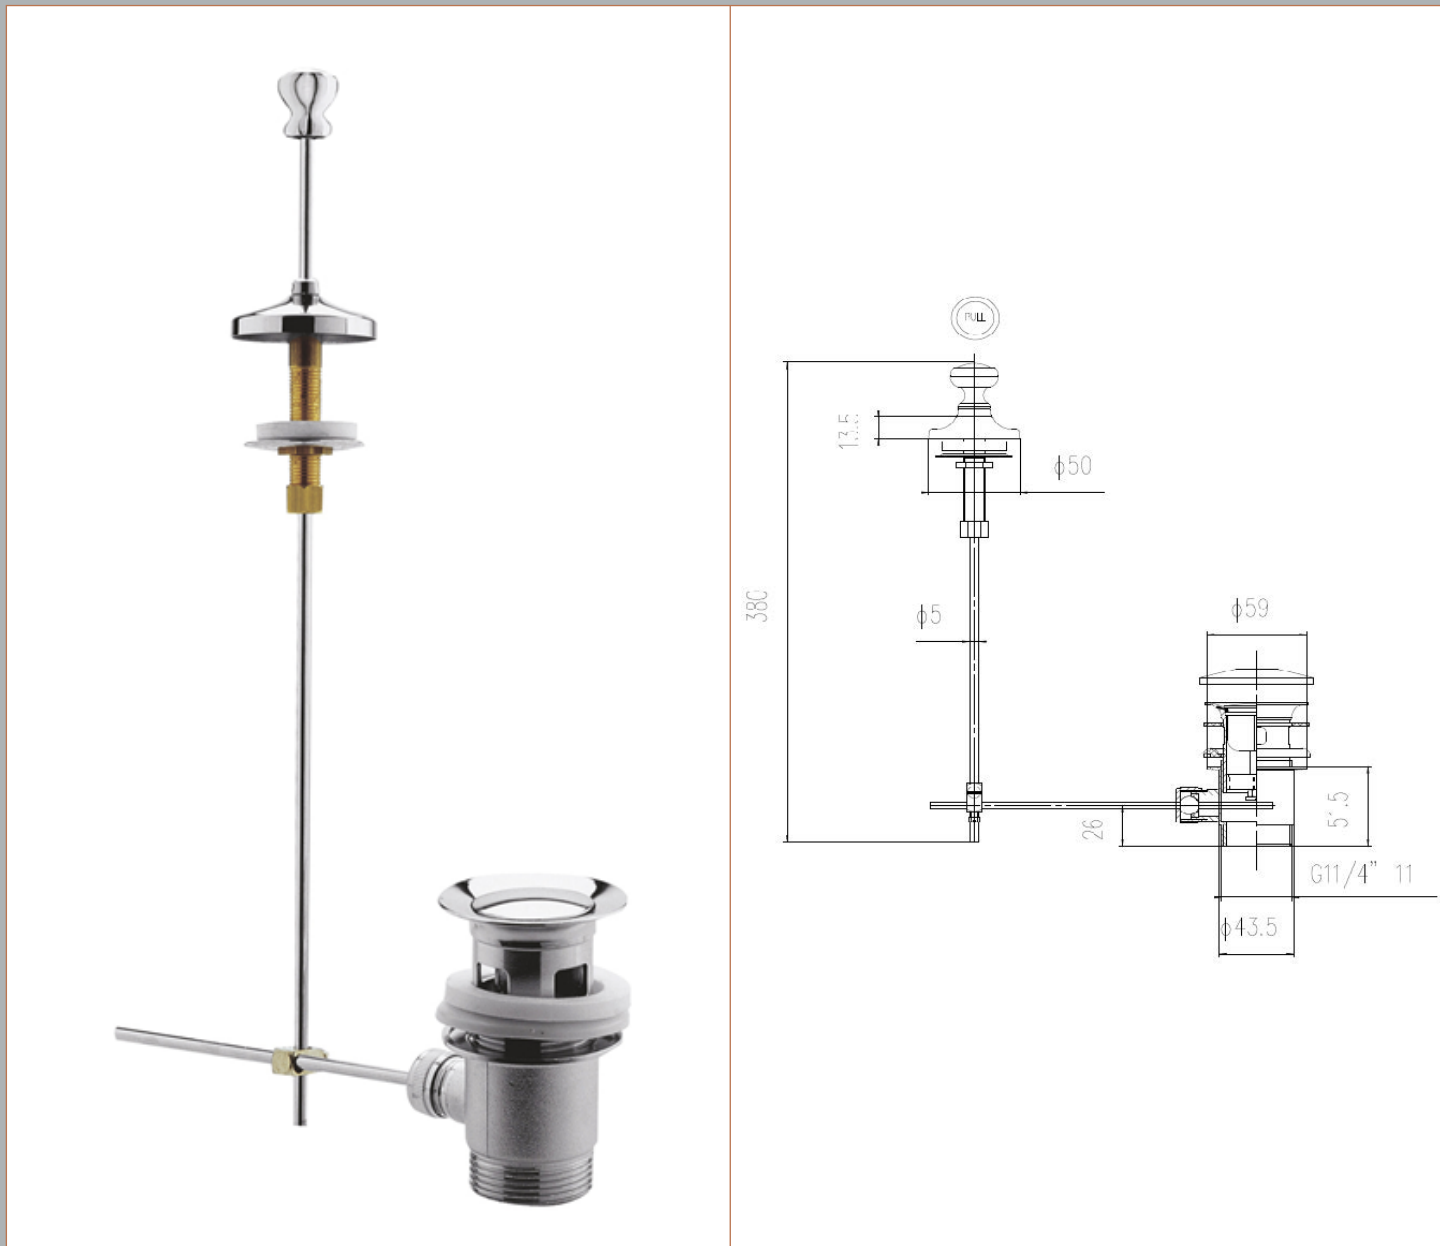

Sales Code: E313

Description: Traditional Basin Pull Up Waste

Product Dimensions

Length (mm):	
Width (mm):	59
Height (mm):	380
Depth (mm):	
Nett Weight (kg):	0.71

Packaging Dimensions

Height (mm):	395
Width (mm):	83
Depth (mm):	75
Gross Weight (kg):	0.71

Packaging Data

Box Colour:	White Cardboard Box
Box Qty:	1
Label Size:	100 x 50
Label Colour:	White Label
Label Qty:	1

Outer Box Dimensions (If Applicable)

Height (mm):	
Width (mm):	
Length (mm):	
Depth (mm):	
Gross Weight (kg):	
Barcode:	5055275869932

Product Details

Country of Origin:	China
Fitting Instruction:	No
CE & UKCA:	N/A
Product Material:	Brass
Heating Element Wattage:	Not Applicable
Colour/Finish:	Chrome
Product Diameter:	59mm
Connection Size:	G1-1/4"