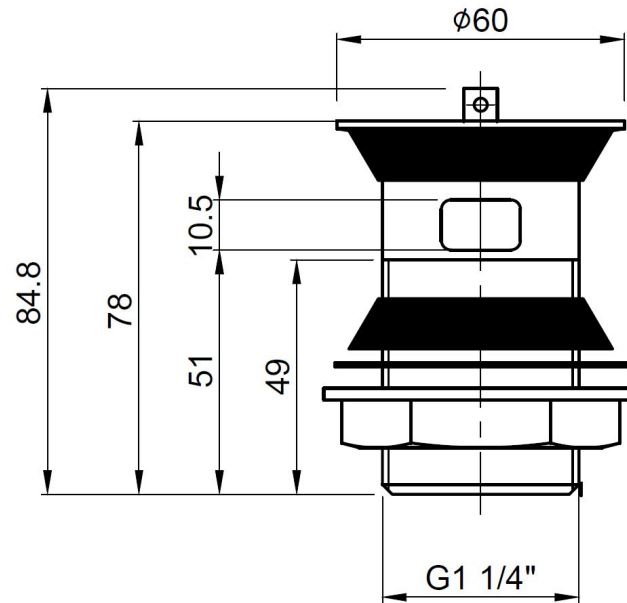

Sales Code: E314

Description: Basin Waste W/ Ss Plug & Ball Chain

**Product Dimensions**

Length (mm):	
Width (mm):	60
Height (mm):	88
Depth (mm):	60
Nett Weight (kg):	0.2

**Packaging Dimensions**

Height (mm):	70
Width (mm):	70
Depth (mm):	100
Gross Weight (kg):	0.22

**Packaging Data**

Box Colour:	White Cardboard Box
Box Qty:	1
Label Size:	100 x 50
Label Colour:	White Label
Label Qty:	2

**Outer Box Dimensions (If Applicable)**

Height (mm):	
Width (mm):	
Length (mm):	
Depth (mm):	
Gross Weight (kg):	17
Barcode:	5055275870815

**Product Details**

Country of Origin:	China
Fitting Instruction:	No
CE & UKCA:	N/A
Product Material:	Ss
Heating Element Wattage:	Not Applicable
Colour/Finish:	Chrome
Product Diameter:	60mm
Connection Size:	1 1/4"