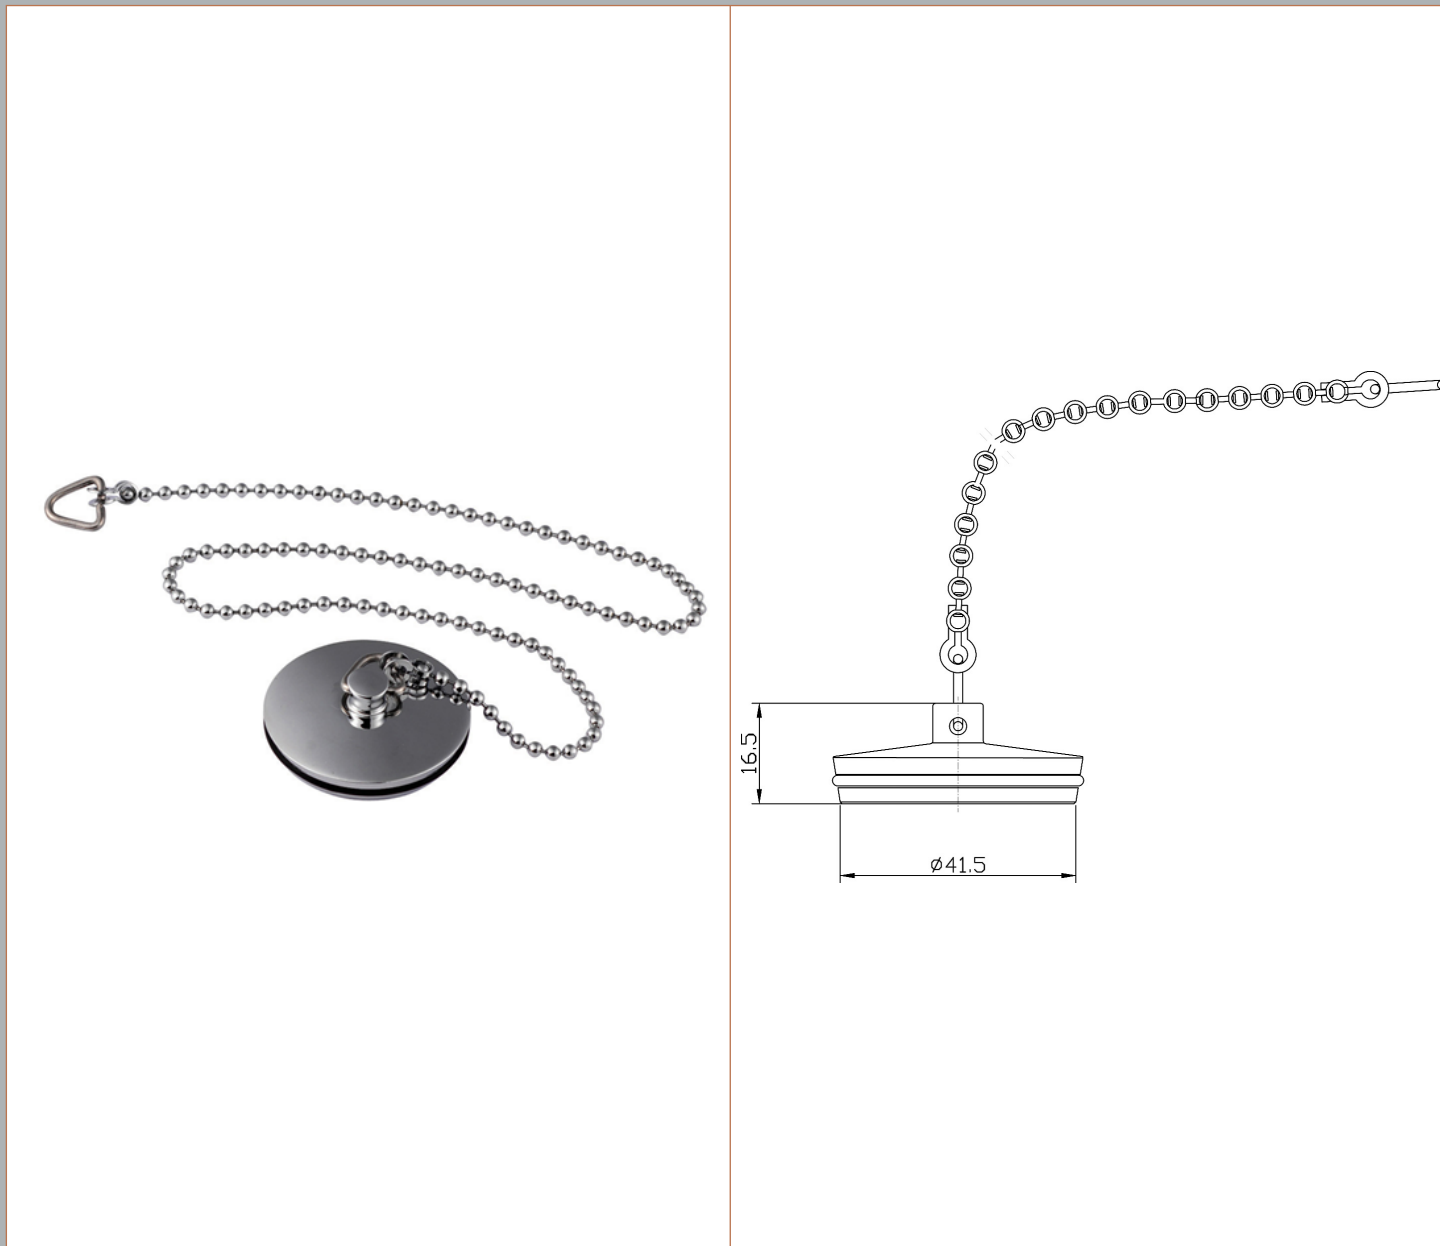

Sales Code: E315

Description: Bath Plug Assy.Ball Chain

Product Dimensions

Length (mm):	
Width (mm):	42
Height (mm):	17
Depth (mm):	42
Nett Weight (kg):	0.05

Packaging Dimensions

Height (mm):	100
Width (mm):	70
Depth (mm):	20
Gross Weight (kg):	0.05

Packaging Data

Box Colour:	White Cardboard Box
Box Qty:	1
Label Size:	100 x 50
Label Colour:	White Label
Label Qty:	2

Outer Box Dimensions (If Applicable)

Height (mm):	
Width (mm):	
Length (mm):	
Depth (mm):	
Gross Weight (kg):	13
Barcode:	5055146103936

Product Details

Country of Origin:	China
Fitting Instruction:	No
CE Certification:	N/A
Product Material:	Brass
Heating Element Wattage:	Not Applicable
Colour/Finish:	Chrome
Product Diameter:	42mm
Connection Size:	11/2"