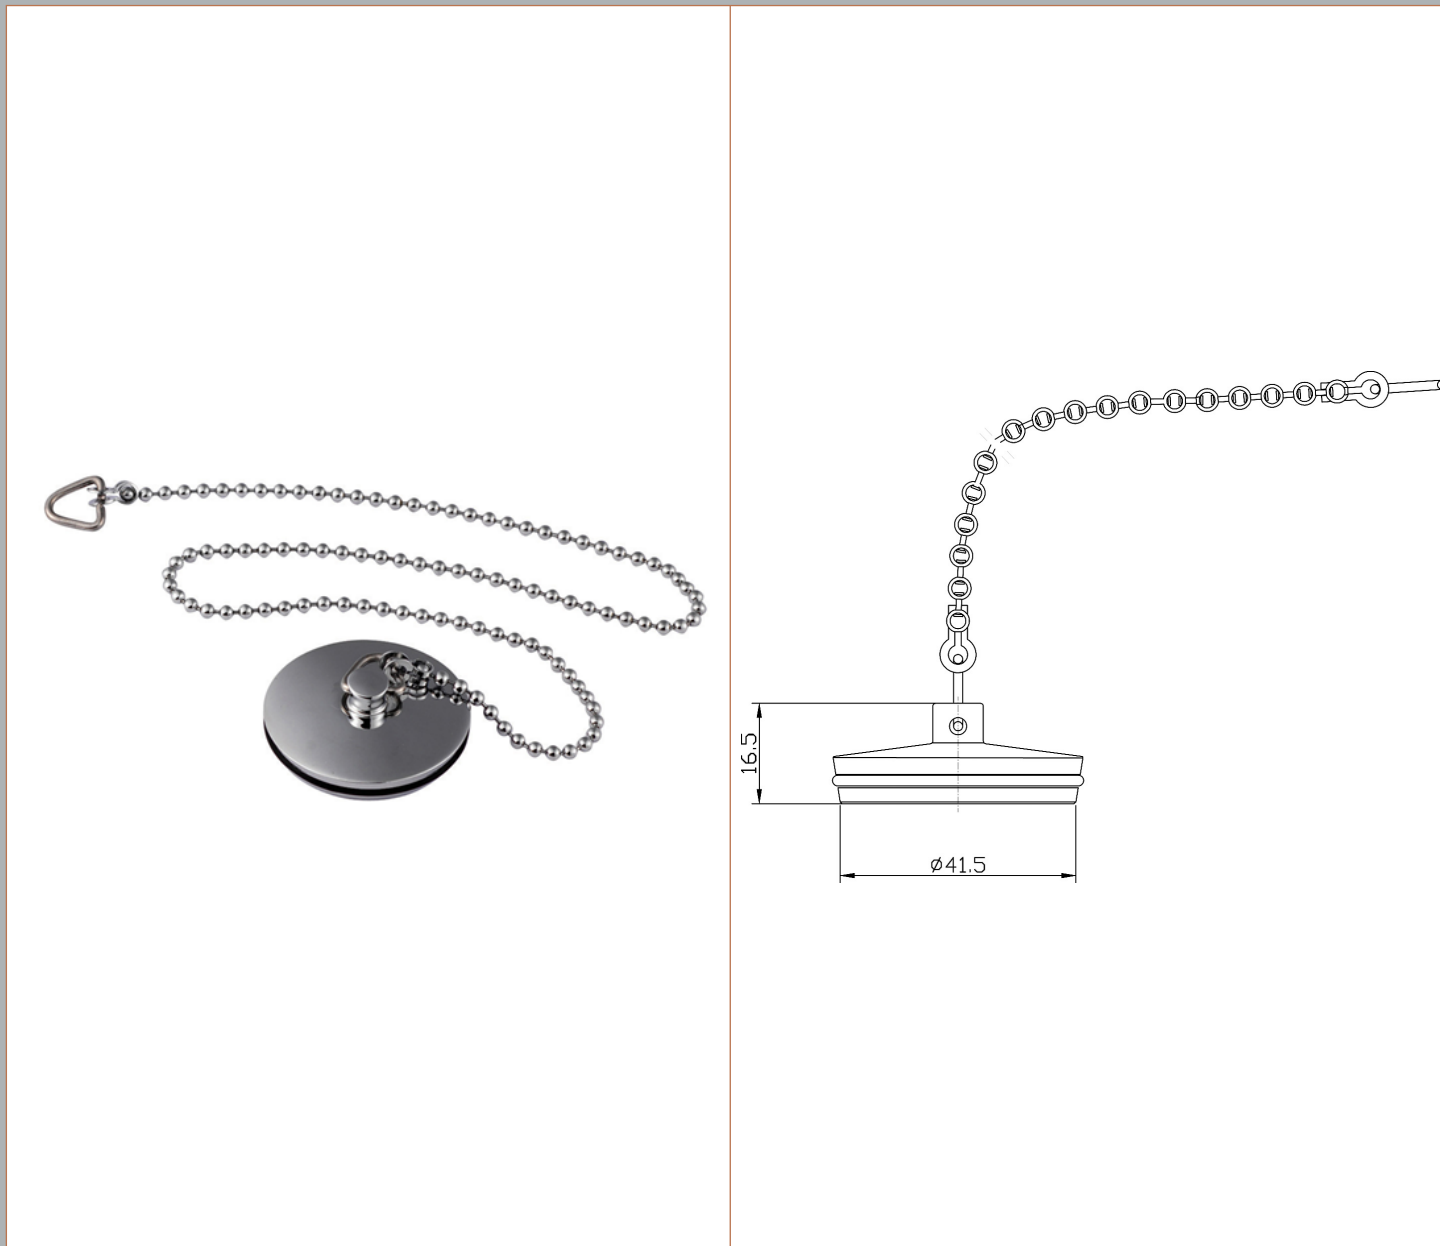

Sales Code: E315

Description: Bath Plug Assy.Ball Chain

**Product Dimensions**

Length (mm):	
Width (mm):	42
Height (mm):	17
Depth (mm):	42
Nett Weight (kg):	0.05

**Packaging Dimensions**

Height (mm):	100
Width (mm):	70
Depth (mm):	20
Gross Weight (kg):	0.05

**Packaging Data**

Box Colour:	White Cardboard Box
Box Qty:	1
Label Size:	100 x 50
Label Colour:	White Label
Label Qty:	2

**Outer Box Dimensions (If Applicable)**

Height (mm):	
Width (mm):	
Length (mm):	
Depth (mm):	
Gross Weight (kg):	13
Barcode:	5055146103936

**Product Details**

Country of Origin:	China
Fitting Instruction:	No
CE & UKCA:	N/A
Product Material:	Brass
Heating Element Wattage:	Not Applicable
Colour/Finish:	Chrome
Product Diameter:	42mm
Connection Size:	11/2"