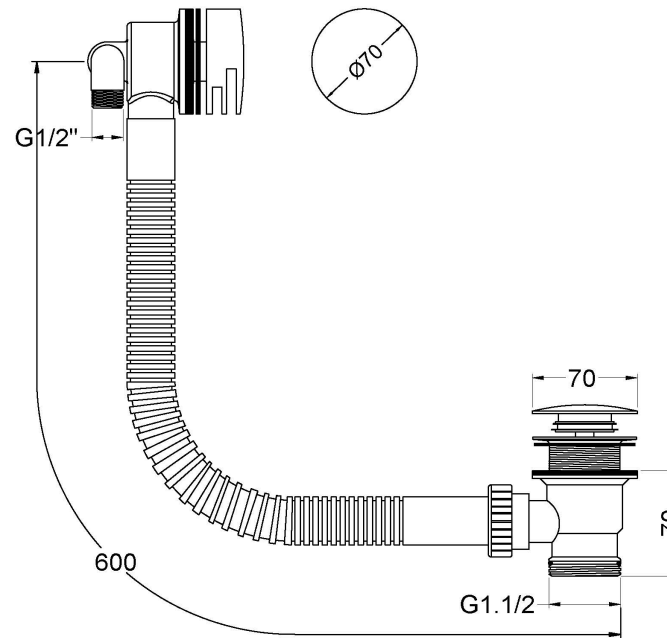

### Product Dimensions

Length (mm):	
Width (mm):	70
Height (mm):	600
Depth (mm):	70
Nett Weight (kg):	1.56

### Packaging Dimensions

Height (mm):	280
Width (mm):	200
Depth (mm):	110
Gross Weight (kg):	1.56

### Outer Box Dimensions (If Applicable)

Height (mm):	415
Width (mm):	540
Length (mm):	
Depth (mm):	
Gross Weight (kg):	19
Barcode:	5055369030378

### Product Details

Country of Origin:	United Kingdom
Fitting Instruction:	No
CE & UKCA:	N/A
Product Material:	Brass
Heating Element Wattage:	Not Applicable
Colour/Finish:	Chrome
Product Diameter:	70mm
Connection Size:	1/2"