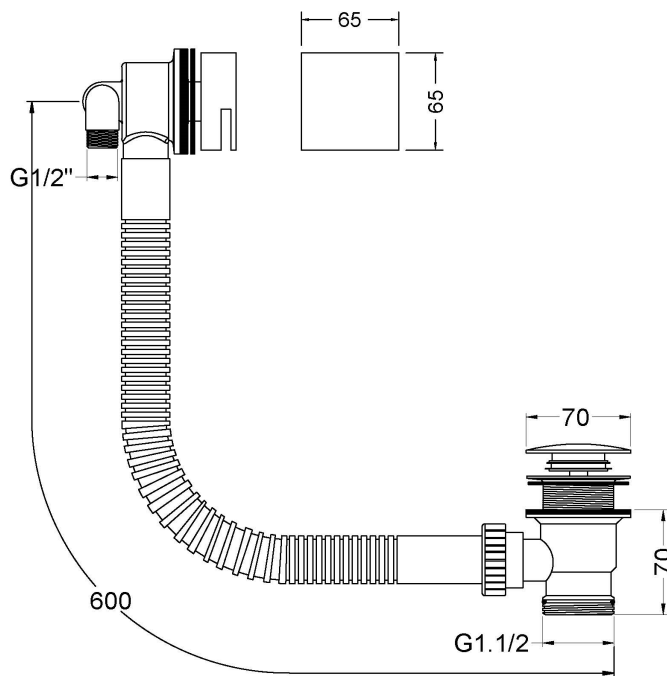

Sales Code: E317

Description: Square Slimline Freeflow Bath Filler

Product Dimensions

Length (mm):	
Width (mm):	70
Height (mm):	600
Depth (mm):	65
Nett Weight (kg):	1.66

Packaging Dimensions

Height (mm):	285
Width (mm):	200
Depth (mm):	110
Gross Weight (kg):	1.66

Packaging Data

Box Colour:	White Cardboard Box
Box Qty:	1
Label Size:	100 x 50
Label Colour:	White Label
Label Qty:	2

Outer Box Dimensions (If Applicable)

Height (mm):	415
Width (mm):	540
Length (mm):	
Depth (mm):	
Gross Weight (kg):	20
Barcode:	5055369030385

Product Details

Country of Origin:	United Kingdom
Fitting Instruction:	No
CE & UKCA:	N/A
Product Material:	Brass
Heating Element Wattage:	Not Applicable
Colour/Finish:	Chrome
Product Diameter:	70mm
Connection Size:	1/2"