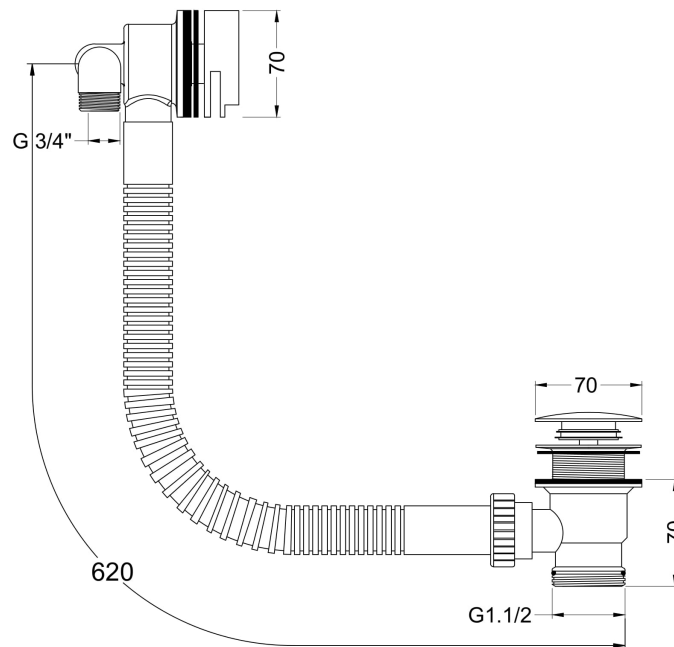

Sales Code: E320

Description: Round Waterfall Freeflow Bath Filler

Product Dimensions

Length (mm):	
Width (mm):	70
Height (mm):	70
Depth (mm):	620
Nett Weight (kg):	1.2

Packaging Dimensions

Height (mm):	200
Width (mm):	325
Depth (mm):	100
Gross Weight (kg):	1.44

Packaging Data

Box Colour:	White Cardboard Box
Box Qty:	1
Label Size:	100 x 50
Label Colour:	White Label
Label Qty:	2

Outer Box Dimensions (If Applicable)

Height (mm):	
Width (mm):	
Length (mm):	
Depth (mm):	
Gross Weight (kg):	
Barcode:	5056211850656

Product Details

Country of Origin:	United Kingdom
Fitting Instruction:	Yes
CE Certification:	N/A
Product Material:	Brass
Heating Element Wattage:	Not Applicable
Colour/Finish:	Chrome
Product Diameter:	70 mm
Connection Size:	G3/4