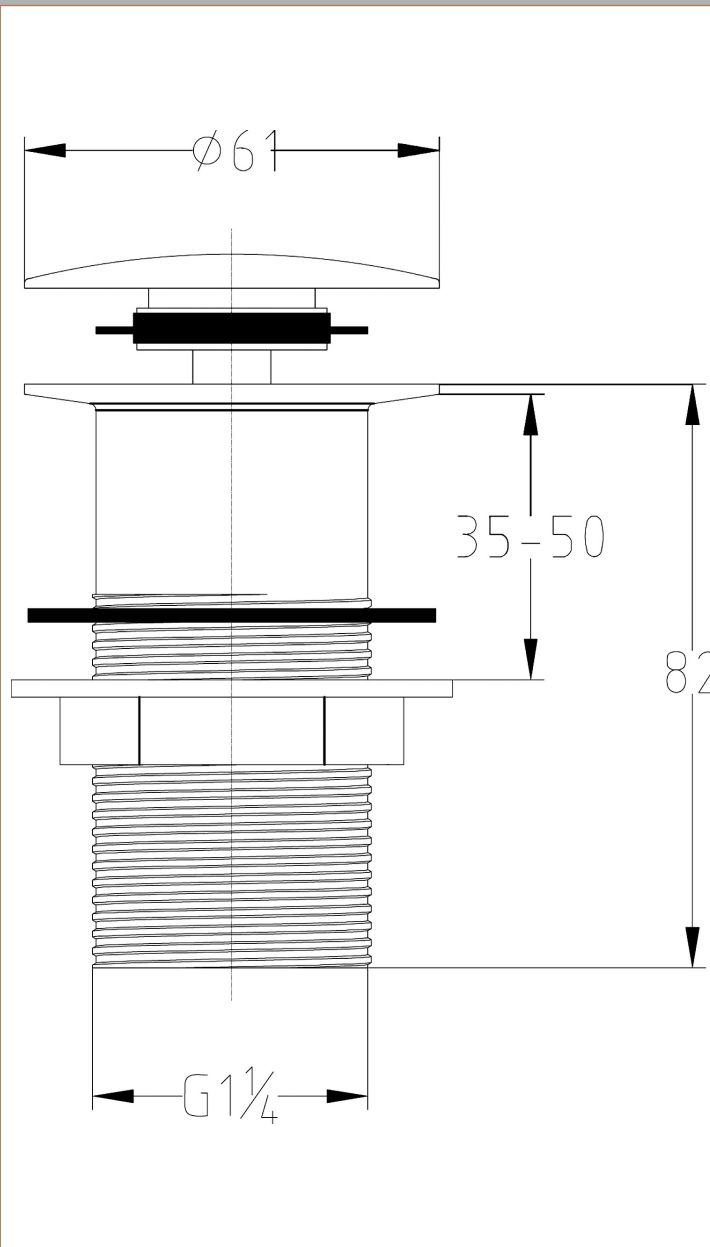

Sales Code: E338

Description: Easyclean Sprung Plug Basin Waste Us

Product Dimensions

Length (mm):	
Width (mm):	61
Height (mm):	82
Depth (mm):	61
Nett Weight (kg):	0.28

Packaging Dimensions

Height (mm):	100
Width (mm):	65
Depth (mm):	65
Gross Weight (kg):	0.28

Packaging Data

Box Colour:	White Cardboard Box
Box Qty:	1
Label Size:	100 x 50
Label Colour:	White Label
Label Qty:	2

Outer Box Dimensions (If Applicable)

Height (mm):	
Width (mm):	
Length (mm):	
Depth (mm):	
Gross Weight (kg):	18
Barcode:	5055369011865

Product Details

Country of Origin:	China
Fitting Instruction:	No
CE & UKCA:	N/A
Product Material:	Brass
Heating Element Wattage:	Not Applicable
Colour/Finish:	Chrome
Product Diameter:	61mm
Connection Size:	1 1/4"