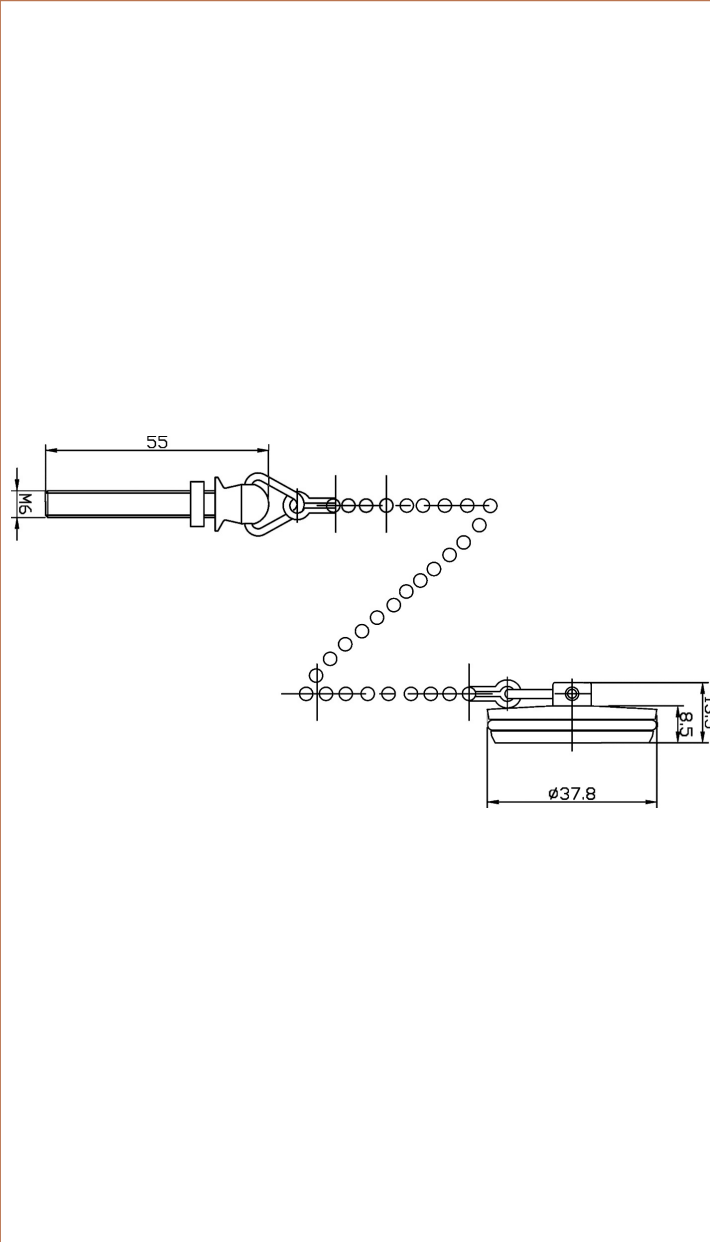

Sales Code: E343

Description: Basin Plug & Chain

Product Dimensions

Length (mm):	
Width (mm):	38
Height (mm):	14
Depth (mm):	38
Nett Weight (kg):	0.04

Packaging Dimensions

Height (mm):	90
Width (mm):	70
Depth (mm):	10
Gross Weight (kg):	0.04

Packaging Data

Box Colour:	White Cardboard Box
Box Qty:	1
Label Size:	100 x 50
Label Colour:	White Label
Label Qty:	2

Outer Box Dimensions (If Applicable)

Height (mm):	
Width (mm):	
Length (mm):	
Depth (mm):	
Gross Weight (kg):	10
Barcode:	5055146101987

Product Details

Country of Origin:	China
Fitting Instruction:	No
CE & UKCA:	N/A
Product Material:	Brass
Heating Element Wattage:	Not Applicable
Colour/Finish:	Chrome
Product Diameter:	38mm
Connection Size:	11/4"