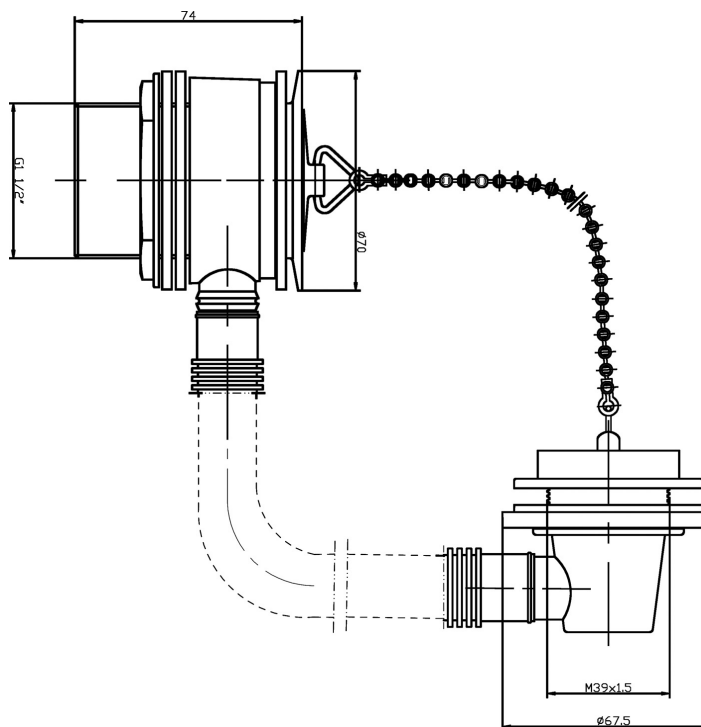

Sales Code: E345

Description: Brass Bath Waste & Overflow

Product Dimensions

Length (mm):	
Width (mm):	70
Height (mm):	70
Depth (mm):	74
Nett Weight (kg):	0.49

Packaging Dimensions

Height (mm):	205
Width (mm):	135
Depth (mm):	80
Gross Weight (kg):	0.49

Packaging Data

Box Colour:	White Cardboard Box
Box Qty:	1
Label Size:	100 x 50
Label Colour:	White Label
Label Qty:	2

Outer Box Dimensions (If Applicable)

Height (mm):	
Width (mm):	
Length (mm):	
Depth (mm):	
Gross Weight (kg):	8
Barcode:	5055146108597

Product Details

Country of Origin:	China
Fitting Instruction:	No
CE & UKCA:	N/A
Product Material:	Brass/ABS
Heating Element Wattage:	Not Applicable
Colour/Finish:	Chrome
Product Diameter:	70mm
Connection Size:	1 1/2"