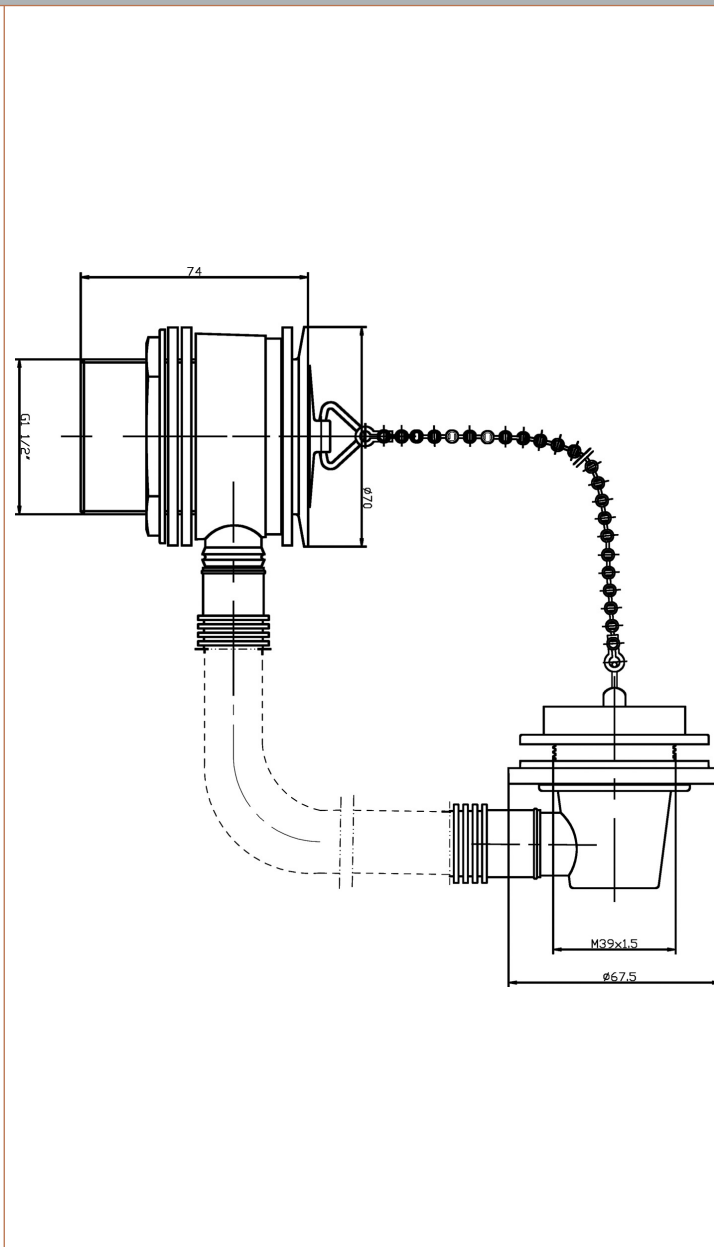

Sales Code: E345

Description: Brass Bath Waste & Overflow

Product Dimensions

Length (mm):	
Width (mm):	70
Height (mm):	70
Depth (mm):	74
Nett Weight (kg):	0.49

Packaging Dimensions

Height (mm):	205
Width (mm):	135
Depth (mm):	80
Gross Weight (kg):	0.49

Packaging Data

Box Colour:	White Cardboard Box
Box Qty:	1
Label Size:	100 x 50
Label Colour:	White Label
Label Qty:	2

Outer Box Dimensions (If Applicable)

Height (mm):	
Width (mm):	
Length (mm):	
Depth (mm):	
Gross Weight (kg):	8
Barcode:	5055146108597

Product Details

Country of Origin:	China
Fitting Instruction:	No
CE Certification:	N/A
Product Material:	Brass/ABS
Heating Element Wattage:	Not Applicable
Colour/Finish:	Chrome
Product Diameter:	70mm
Connection Size:	1 1/2"