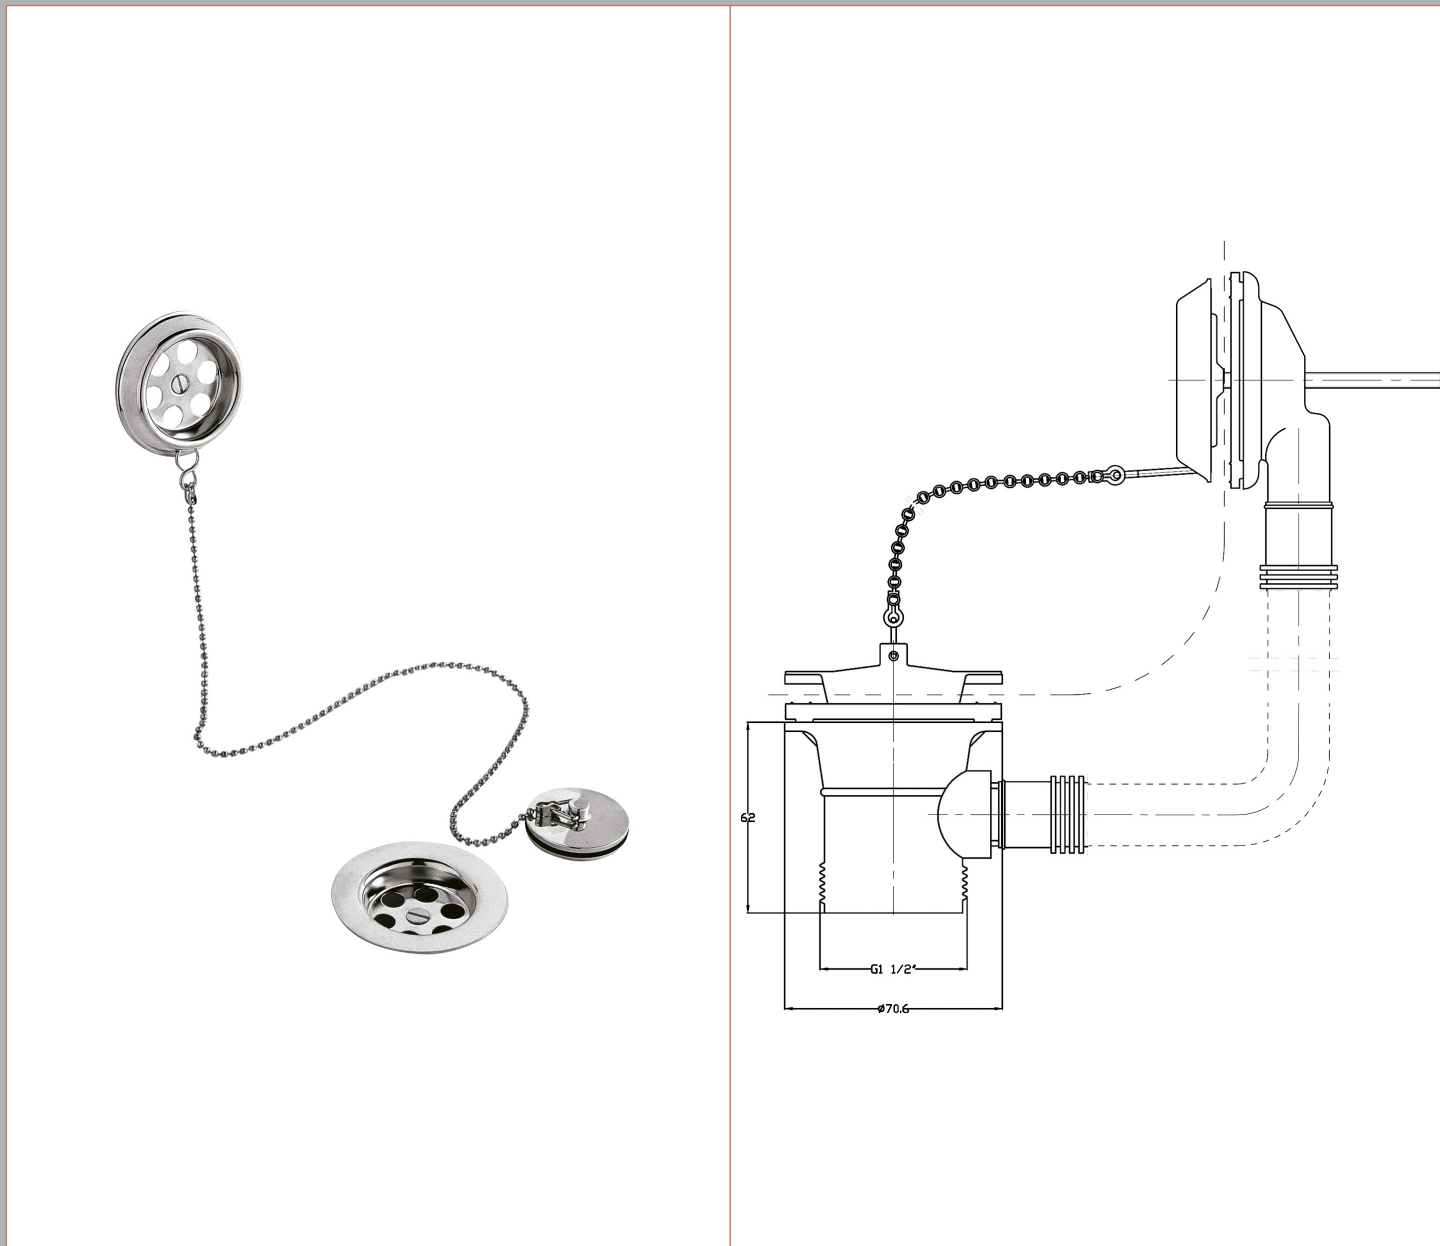

Sales Code: E347

Description: Retainer Bath Waste Brass & Ball Chain

Product Dimensions

Length (mm):	
Width (mm):	70
Height (mm):	70
Depth (mm):	62
Nett Weight (kg):	0.26

Packaging Dimensions

Height (mm):	120
Width (mm):	80
Depth (mm):	155
Gross Weight (kg):	0.28

Packaging Data

Box Colour:	White Cardboard Box
Box Qty:	1
Label Size:	100 x 50
Label Colour:	White Label
Label Qty:	2

Outer Box Dimensions (If Applicable)

Height (mm):	
Width (mm):	
Length (mm):	
Depth (mm):	
Gross Weight (kg):	8
Barcode:	5055146100355

Product Details

Country of Origin:	China
Fitting Instruction:	No
CE & UKCA:	N/A
Product Material:	Brass
Heating Element Wattage:	Not Applicable
Colour/Finish:	Chrome
Product Diameter:	70mm
Connection Size:	1 1/2"