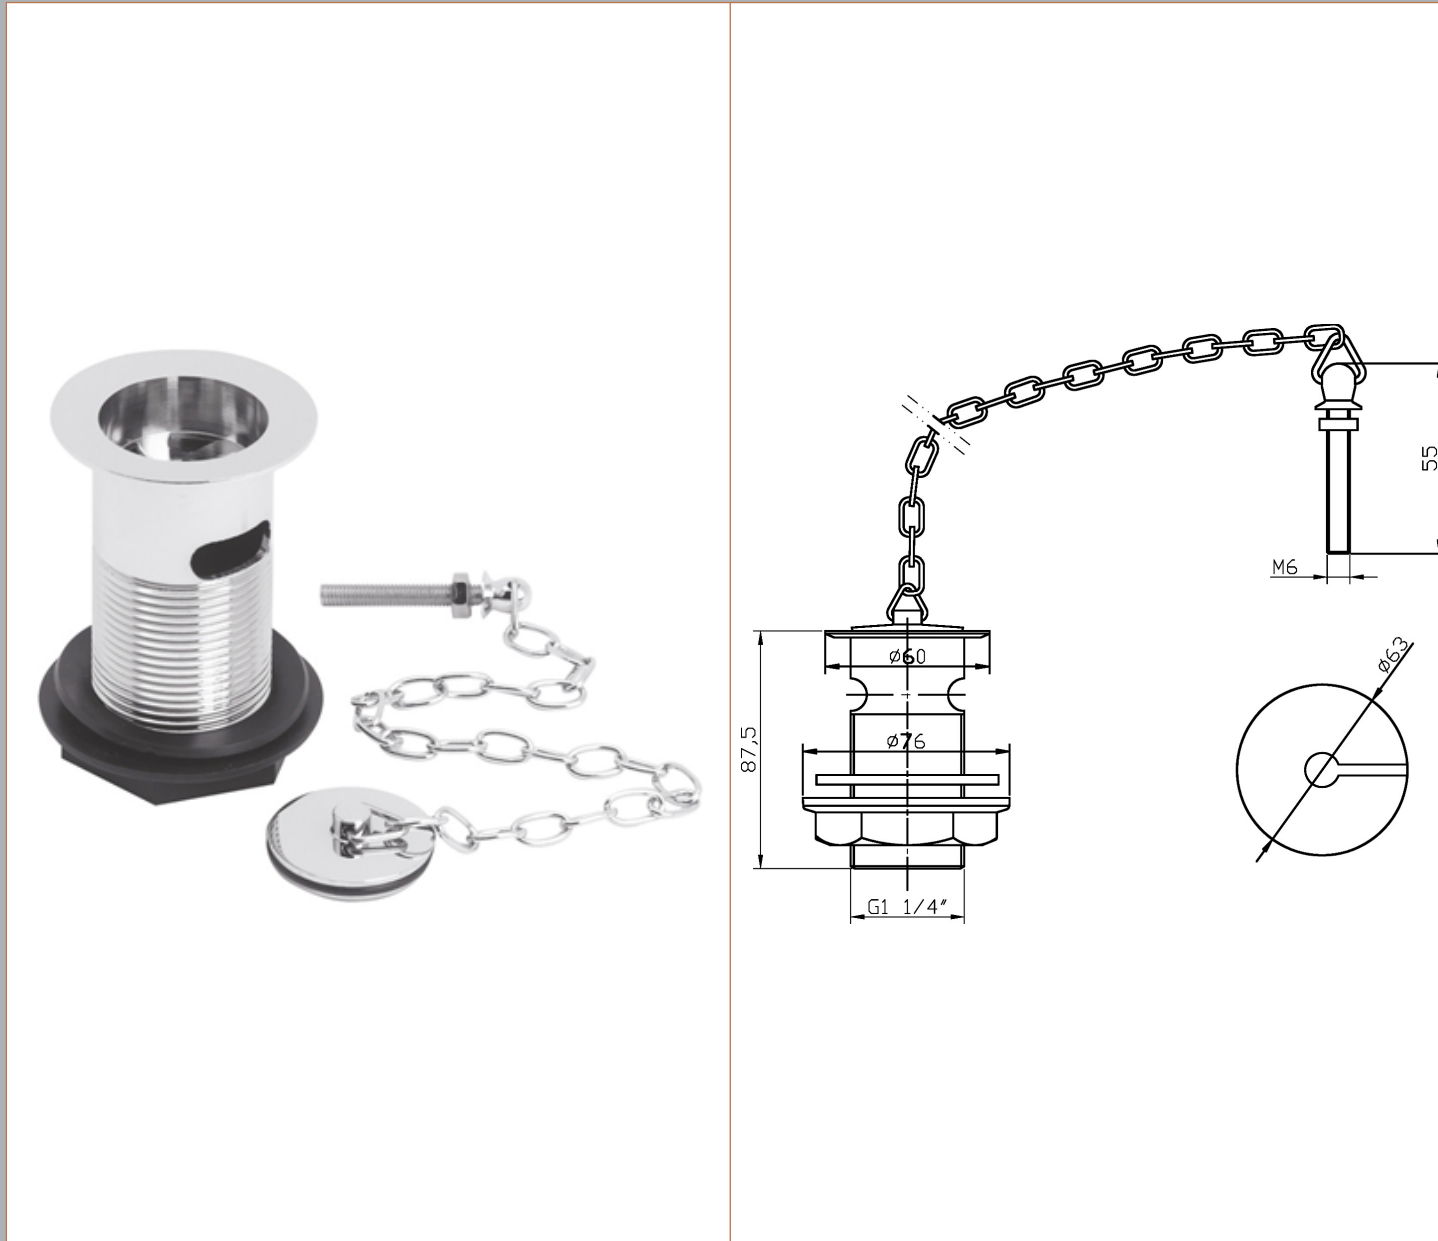

Sales Code: E353

Description: Basin Waste W/ Brass Plug & Link Chain

### Product Dimensions

Length (mm):	
Width (mm):	60
Height (mm):	88
Depth (mm):	60
Nett Weight (kg):	0.28

### Packaging Dimensions

Height (mm):	70
Width (mm):	70
Depth (mm):	100
Gross Weight (kg):	0.28

### Product Details

Country of Origin:	China
Fitting Instruction:	No
CE & UKCA:	N/A
Product Material:	Brass
Heating Element Wattage:	Not Applicable
Colour/Finish:	Chrome
Product Diameter:	60mm
Connection Size:	1 1/4"