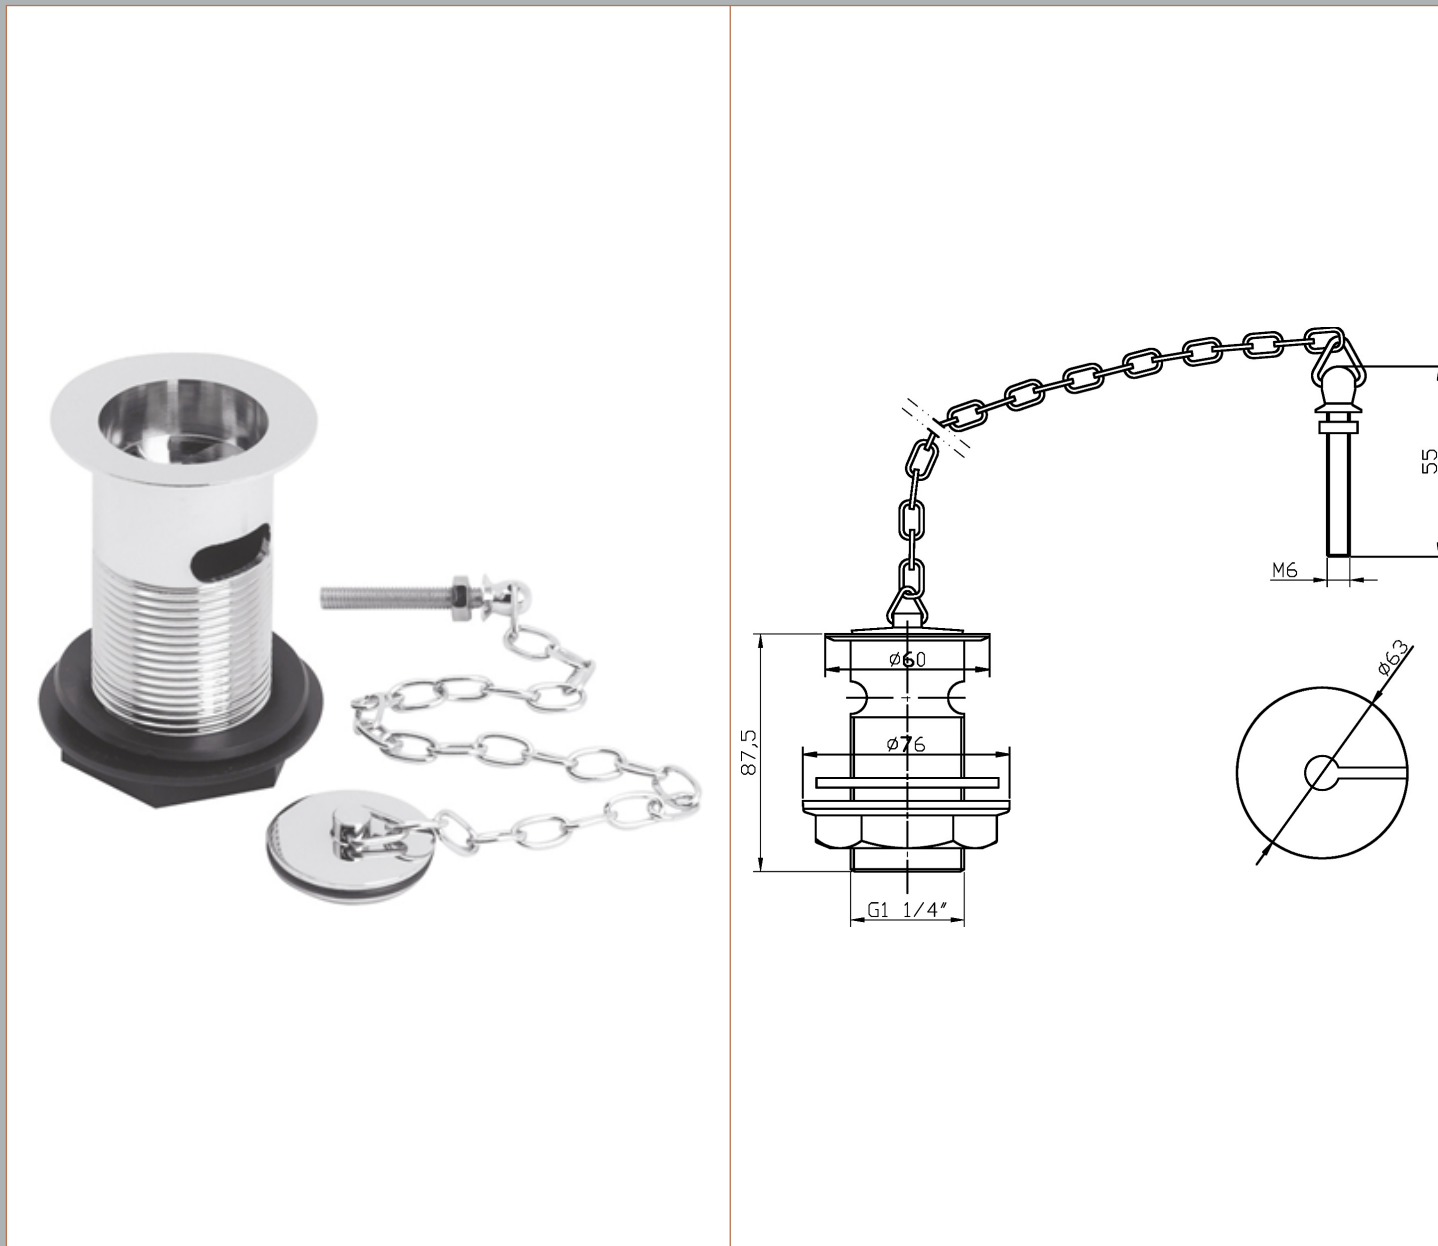

Sales Code: E353

Description: Basin Waste W/ Brass Plug & Link Chain

Product Dimensions

Length (mm):	
Width (mm):	60
Height (mm):	88
Depth (mm):	60
Nett Weight (kg):	0.28

Packaging Dimensions

Height (mm):	70
Width (mm):	70
Depth (mm):	100
Gross Weight (kg):	0.28

Packaging Data

Box Colour:	White Cardboard Box
Box Qty:	1
Label Size:	100 x 50
Label Colour:	White Label
Label Qty:	2

Outer Box Dimensions (If Applicable)

Height (mm):	
Width (mm):	
Length (mm):	
Depth (mm):	
Gross Weight (kg):	21
Barcode:	5055146104902

Product Details

Country of Origin:	China
Fitting Instruction:	No
CE & UKCA:	N/A
Product Material:	Brass
Heating Element Wattage:	Not Applicable
Colour/Finish:	Chrome
Product Diameter:	60mm
Connection Size:	1 1/4"