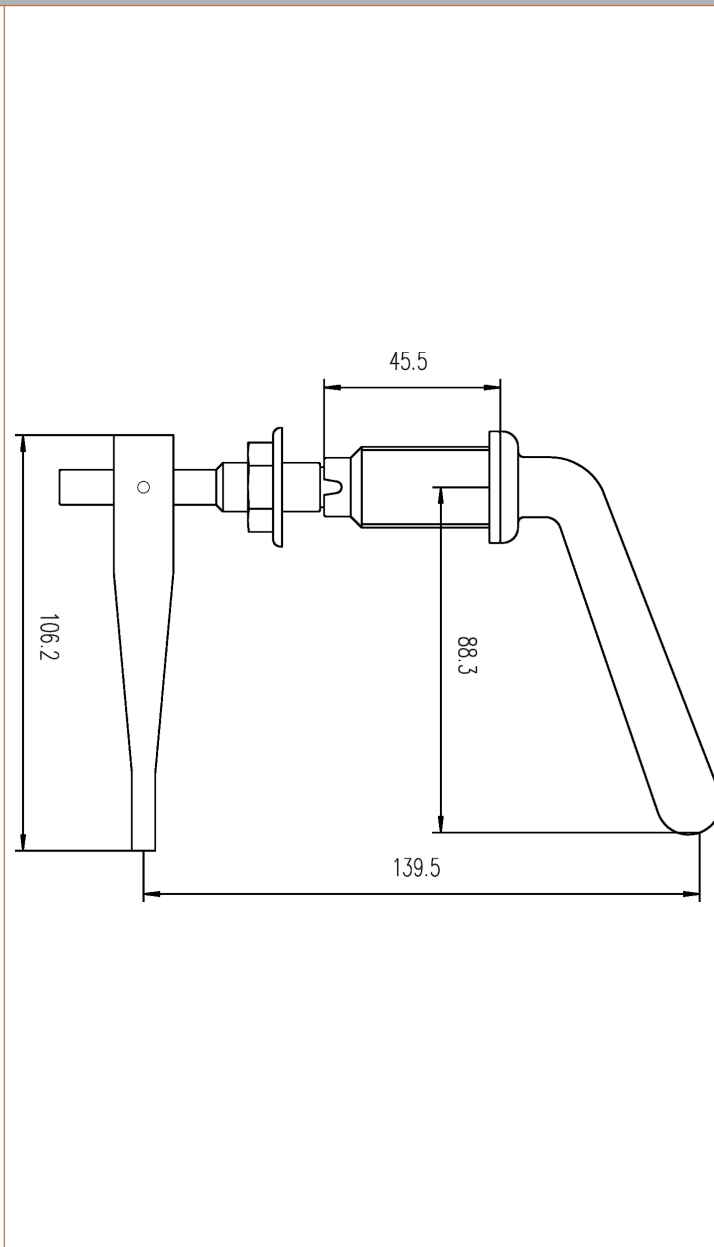

Sales Code: E355

Description: Metal Universal Lever

Product Dimensions	
Length (mm):	
Width (mm):	17
Height (mm):	106
Depth (mm):	140
Nett Weight (kg):	0.18
Packaging Dimensions	
Height (mm):	175
Width (mm):	110
Depth (mm):	30
Gross Weight (kg):	0.18
Packaging Data	
Box Colour:	White Cardboard Box
Box Qty:	1
Label Size:	100 x 50
Label Colour:	White Label
Label Qty:	2
Outer Box Dimensions (If Applicable)	
Height (mm):	
Width (mm):	
Length (mm):	
Depth (mm):	
Gross Weight (kg):	11
Barcode:	5055146101413
Product Details	
Country of Origin:	United Kingdom
Fitting Instruction:	No
CE Certification:	N/A
Product Material:	Brass
Heating Element Wattage:	Not Applicable
Colour/Finish:	Chrome
Product Diameter:	Not Applicable
Connection Size:	Not Applicable