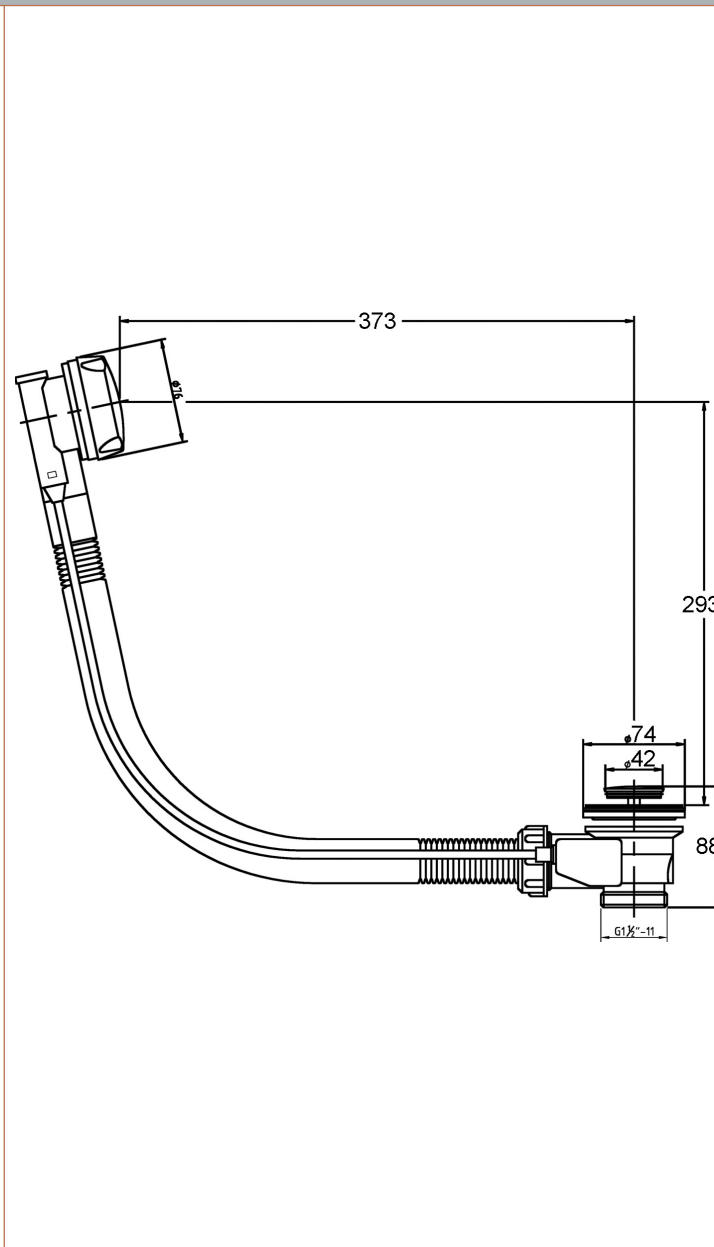

Sales Code: E357

Description: Bath Pop Up Waste

**Product Dimensions**

Length (mm):	
Width (mm):	76
Height (mm):	76
Depth (mm):	88
Nett Weight (kg):	0.8

**Packaging Dimensions**

Height (mm):	380
Width (mm):	155
Depth (mm):	110
Gross Weight (kg):	0.93

**Packaging Data**

Box Colour:	White Cardboard Box
Box Qty:	1
Label Size:	100 x 50
Label Colour:	White Label
Label Qty:	2

**Outer Box Dimensions (If Applicable)**

Height (mm):	
Width (mm):	
Length (mm):	
Depth (mm):	
Gross Weight (kg):	11
Barcode:	5055146101857

**Product Details**

Country of Origin:	China
Fitting Instruction:	No
CE & UKCA:	N/A
Product Material:	Brass
Heating Element Wattage:	Not Applicable
Colour/Finish:	Chrome
Product Diameter:	76mm
Connection Size:	1 1/2"