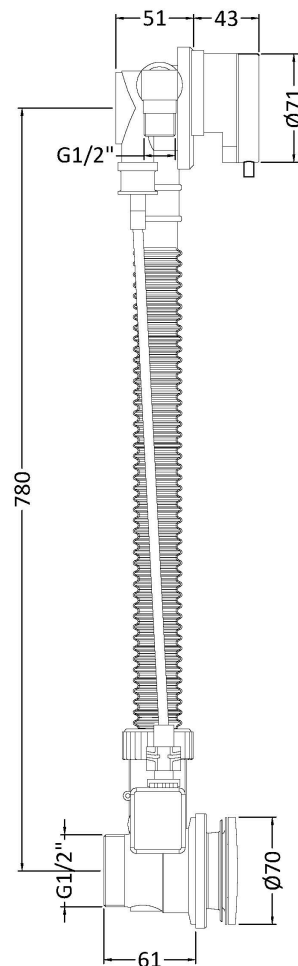

Sales Code: E358

Description: Freeflow Bath Filler Puw & Overflow

Product Dimensions

Length (mm):	
Width (mm):	70
Height (mm):	115
Depth (mm):	70
Nett Weight (kg):	1

Packaging Dimensions

Height (mm):	420
Width (mm):	155
Depth (mm):	120
Gross Weight (kg):	1.14

Packaging Data

Box Colour:	White Cardboard Box
Box Qty:	1
Label Size:	100 x 50
Label Colour:	White Label
Label Qty:	2

Outer Box Dimensions (If Applicable)

Height (mm):	
Width (mm):	
Length (mm):	
Depth (mm):	
Gross Weight (kg):	23
Barcode:	5055146127888

Product Details

Country of Origin:	China
Fitting Instruction:	No
CE & UKCA:	N/A
Product Material:	Brass
Heating Element Wattage:	Not Applicable
Colour/Finish:	Chrome
Product Diameter:	71mm
Connection Size:	1/2"