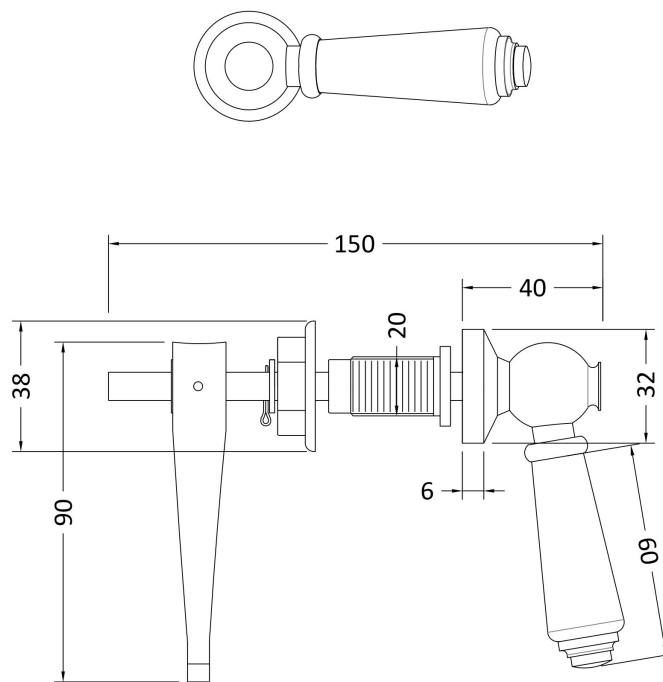

Sales Code: E370

Description: Ceramic Handle Wc Lever

Product Dimensions

Length (mm):	
Width (mm):	32
Height (mm):	165
Depth (mm):	99
Nett Weight (kg):	0.2

Packaging Dimensions

Height (mm):	180
Width (mm):	110
Depth (mm):	30
Gross Weight (kg):	0.25

Packaging Data

Box Colour:	White Cardboard Box
Box Qty:	1
Label Size:	100 x 50
Label Colour:	White Label
Label Qty:	2

Outer Box Dimensions (If Applicable)

Height (mm):	
Width (mm):	
Length (mm):	
Depth (mm):	
Gross Weight (kg):	15
Barcode:	5055146104766

Product Details

Country of Origin:	China
Fitting Instruction:	No
CE & UKCA:	N/A
Product Material:	Brass;Ceramic
Heating Element Wattage:	Not Applicable
Colour/Finish:	Chrome / White
Product Diameter:	32mm
Connection Size:	Not Applicable