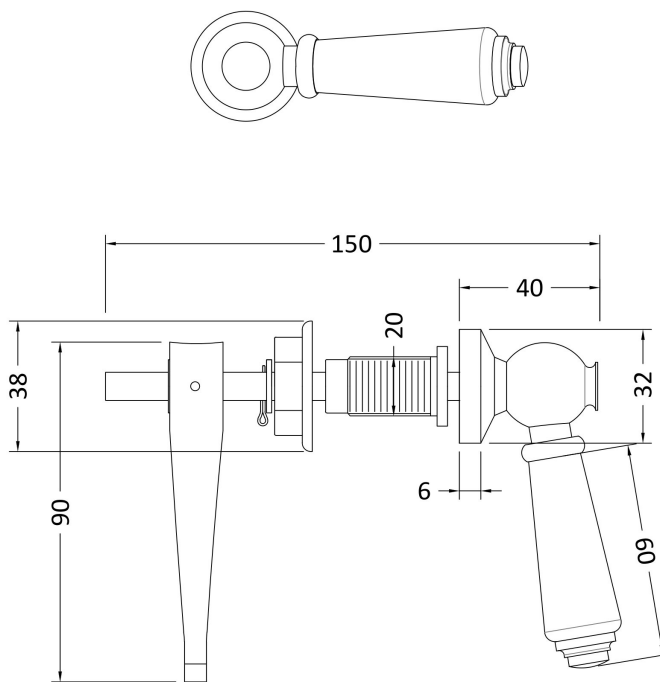

Sales Code: E370

Description: Ceramic Handle Wc Lever

Product Dimensions

Length (mm):	
Width (mm):	32
Height (mm):	165
Depth (mm):	99
Nett Weight (kg):	0.2

Packaging Dimensions

Height (mm):	180
Width (mm):	110
Depth (mm):	30
Gross Weight (kg):	0.25

Packaging Data

Box Colour:	White Cardboard Box
Box Qty:	1
Label Size:	100 x 50
Label Colour:	White Label
Label Qty:	2

Outer Box Dimensions (If Applicable)

Height (mm):	
Width (mm):	
Length (mm):	
Depth (mm):	
Gross Weight (kg):	15
Barcode:	5055146104766

Product Details

Country of Origin:	China
Fitting Instruction:	No
CE & UKCA:	N/A
Product Material:	Brass;Ceramic
Heating Element Wattage:	Not Applicable
Colour/Finish:	Chrome / White
Product Diameter:	32mm
Connection Size:	Not Applicable