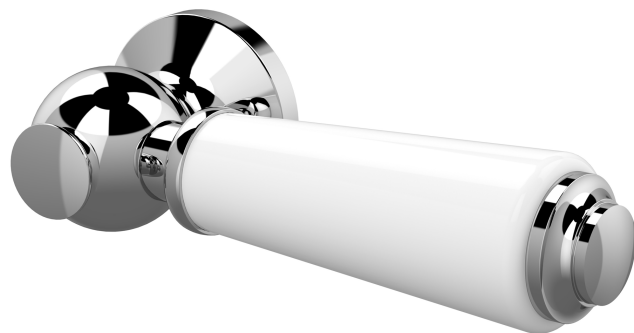

Sales Code: E370

Description: Ceramic Handle Wc Lever

Product Dimensions

Length (mm):	
Width (mm):	32
Height (mm):	165
Depth (mm):	99
Nett Weight (kg):	0.2

Packaging Dimensions

Height (mm):	180
Width (mm):	110
Depth (mm):	30
Gross Weight (kg):	0.25

Packaging Data

Box Colour:	White Cardboard Box
Box Qty:	1
Label Size:	100 x 50
Label Colour:	White Label
Label Qty:	2

Outer Box Dimensions (If Applicable)

Height (mm):	
Width (mm):	
Length (mm):	
Depth (mm):	
Gross Weight (kg):	15
Barcode:	5055146104766

Product Details

Country of Origin:	China
Fitting Instruction:	No
CE & UKCA:	N/A
Product Material:	Brass;Ceramic
Heating Element Wattage:	Not Applicable
Colour/Finish:	Chrome / White
Product Diameter:	32mm
Connection Size:	Not Applicable