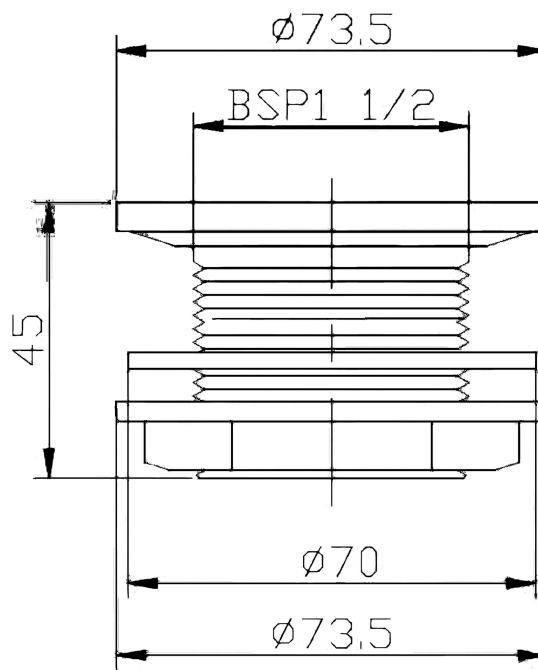

Sales Code: E385

Description: Easyclean Shower Tray Waste

Product Dimensions

Length (mm):	
Width (mm):	74
Height (mm):	45
Depth (mm):	74
Nett Weight (kg):	0.19

Packaging Dimensions

Height (mm):	78
Width (mm):	78
Depth (mm):	50
Gross Weight (kg):	0.19

Packaging Data

Box Colour:	White Cardboard Box
Box Qty:	1
Label Size:	100 x 50
Label Colour:	White Label
Label Qty:	2

Outer Box Dimensions (If Applicable)

Height (mm):	
Width (mm):	
Length (mm):	
Depth (mm):	
Gross Weight (kg):	91
Barcode:	5055146107415

Product Details

Country of Origin:	China
Fitting Instruction:	No
CE Certification:	N/A
Product Material:	Brass
Heating Element Wattage:	Not Applicable
Colour/Finish:	Chrome
Product Diameter:	74mm
Connection Size:	11/2"