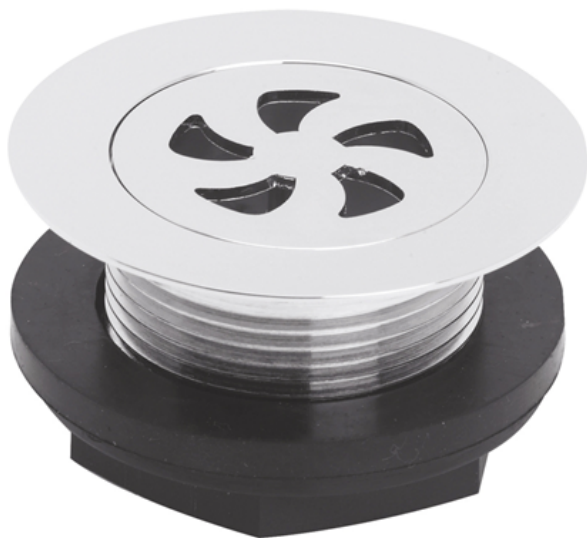

Sales Code: E385

Description: Easyclean Shower Tray Waste

Product Dimensions

Length (mm):	
Width (mm):	74
Height (mm):	45
Depth (mm):	74
Nett Weight (kg):	0.19

Packaging Dimensions

Height (mm):	78
Width (mm):	78
Depth (mm):	50
Gross Weight (kg):	0.19

Packaging Data

Box Colour:	White Cardboard Box
Box Qty:	1
Label Size:	100 x 50
Label Colour:	White Label
Label Qty:	2

Outer Box Dimensions (If Applicable)

Height (mm):	
Width (mm):	
Length (mm):	
Depth (mm):	
Gross Weight (kg):	91
Barcode:	5055146107415

Product Details

Country of Origin:	China
Fitting Instruction:	No
CE Certification:	N/A
Product Material:	Brass
Heating Element Wattage:	Not Applicable
Colour/Finish:	Chrome
Product Diameter:	74mm
Connection Size:	11/2"