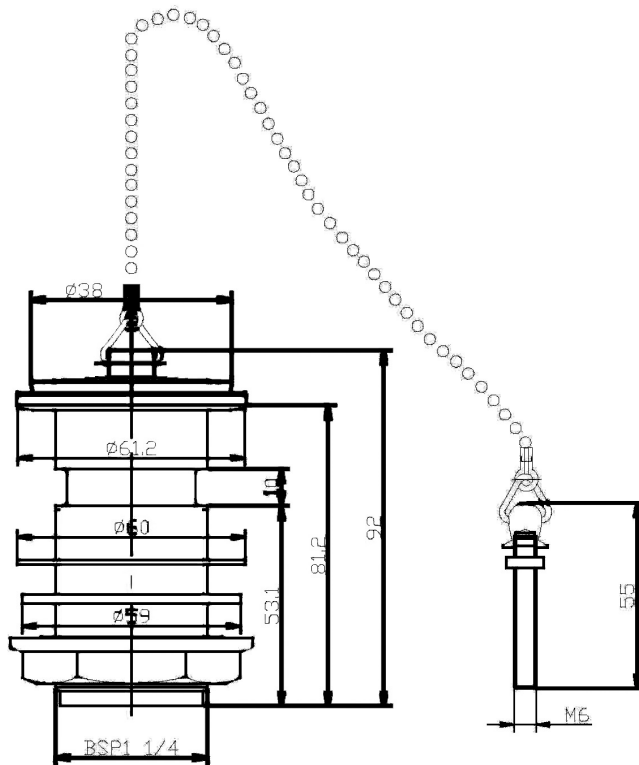

Sales Code: E395

Description: Contract Basin Wst Brass Plug & B Chain

Product Dimensions

Length (mm):	
Width (mm):	61
Height (mm):	81
Depth (mm):	61
Nett Weight (kg):	0.11

Packaging Dimensions

Height (mm):	55
Width (mm):	140
Depth (mm):	210
Gross Weight (kg):	0.11

Packaging Data

Box Colour:	White Cardboard Box
Box Qty:	1
Label Size:	100 x 50
Label Colour:	White Label
Label Qty:	2

Outer Box Dimensions (If Applicable)

Height (mm):	
Width (mm):	
Length (mm):	
Depth (mm):	
Gross Weight (kg):	17
Barcode:	5055146100775

Product Details

Country of Origin:	China
Fitting Instruction:	No
CE & UKCA:	N/A
Product Material:	Brass
Heating Element Wattage:	Not Applicable
Colour/Finish:	Chrome
Product Diameter:	61mm
Connection Size:	1 1/4"