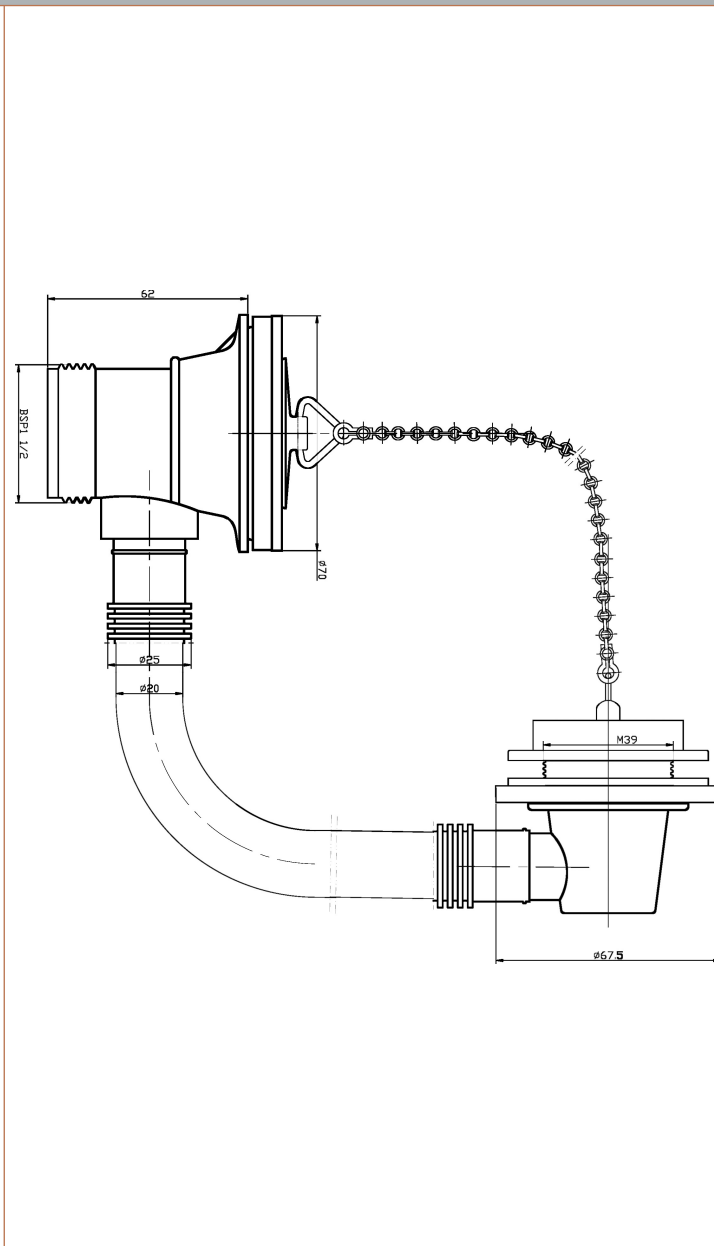

Sales Code: E396

Description: Bath Wst & Of Brass Plug & Ball Chain

### Product Dimensions

Length (mm):	
Width (mm):	70
Height (mm):	70
Depth (mm):	62
Nett Weight (kg):	0.19

### Packaging Dimensions

Height (mm):	170
Width (mm):	50
Depth (mm):	260
Gross Weight (kg):	0.19

### Product Details

Country of Origin:	China
Fitting Instruction:	No
CE Certification:	N/A
Product Material:	Brass/ABS
Heating Element Wattage:	Not Applicable
Colour/Finish:	Chrome
Product Diameter:	70mm
Connection Size:	1 1/2"