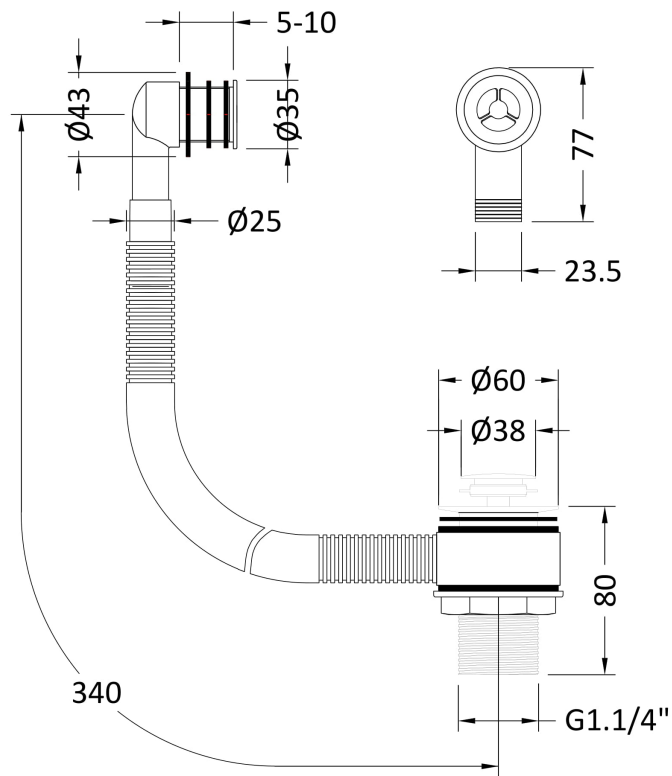

### Product Dimensions

Length (mm):	
Width (mm):	0
Height (mm):	0
Depth (mm):	0
Nett Weight (kg):	0.5

### Packaging Dimensions

Height (mm):	80
Width (mm):	135
Depth (mm):	200
Gross Weight (kg):	0.5

### Outer Box Dimensions (If Applicable)

Height (mm):	0
Width (mm):	0
Length (mm):	
Depth (mm):	
Gross Weight (kg):	0
Barcode:	5056678424261

### Product Details

Country of Origin:	China
Fitting Instruction:	No
CE & UKCA:	
Product Material:	
Heating Element Wattage:	
Colour/Finish:	
Product Diameter:	
Connection Size:	