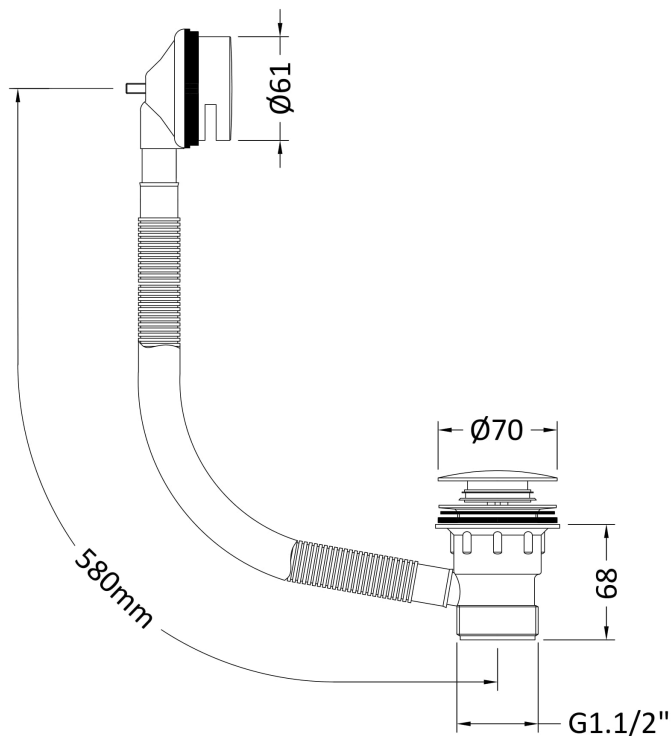

Sales Code: E427

Description: Easyclean Sprung Plug Bath Waste

Product Dimensions

Length (mm):	
Width (mm):	70
Height (mm):	70
Depth (mm):	100
Nett Weight (kg):	0.47

Packaging Dimensions

Height (mm):	75
Width (mm):	120
Depth (mm):	210
Gross Weight (kg):	0.47

Packaging Data

Box Colour:	White Cardboard Box
Box Qty:	1
Label Size:	100 x 50
Label Colour:	White Label
Label Qty:	2

Outer Box Dimensions (If Applicable)

Height (mm):	440
Width (mm):	540
Length (mm):	
Depth (mm):	
Gross Weight (kg):	20
Barcode:	5056211897804

Product Details

Country of Origin:	China
Fitting Instruction:	No
CE & UKCA:	N/A
Product Material:	Brass
Heating Element Wattage:	Not Applicable
Colour/Finish:	Black
Product Diameter:	70mm
Connection Size:	1 1/2"