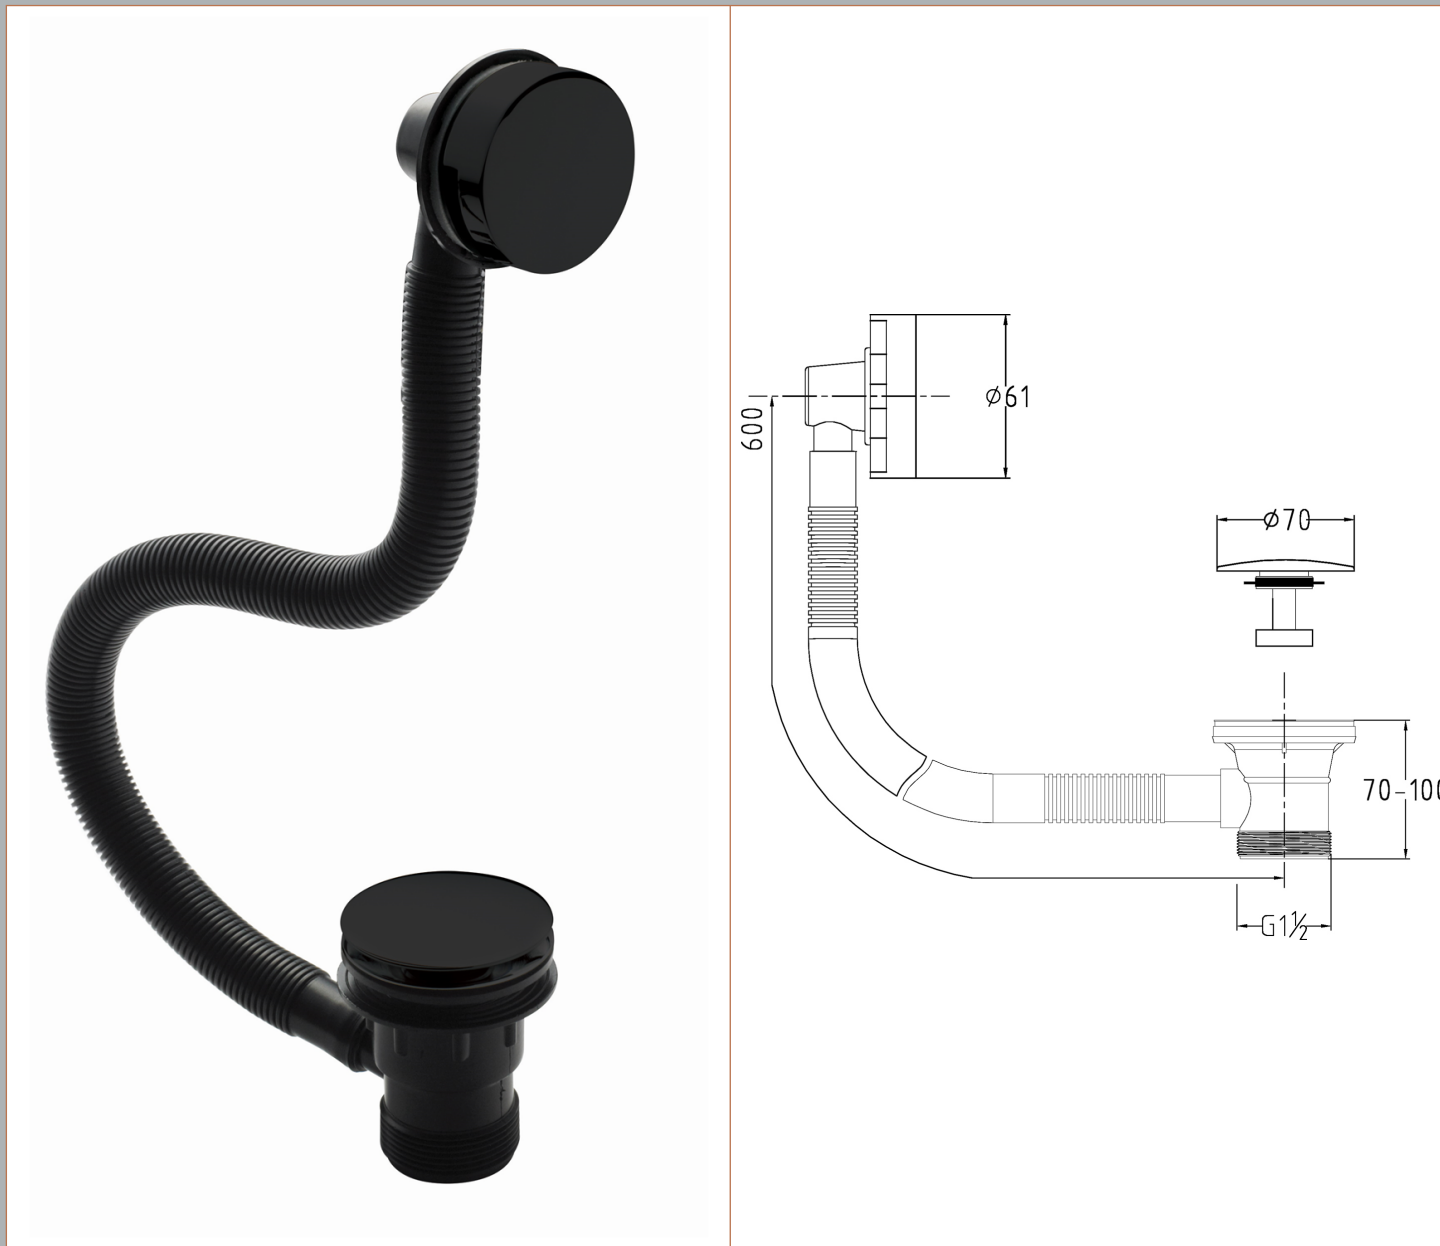

Sales Code: E427

Description: Easyclean Sprung Plug Bath Waste

Product Dimensions

Length (mm):	
Width (mm):	70
Height (mm):	70
Depth (mm):	100
Nett Weight (kg):	0.47

Packaging Dimensions

Height (mm):	75
Width (mm):	120
Depth (mm):	210
Gross Weight (kg):	0.47

Packaging Data

Box Colour:	White Cardboard Box
Box Qty:	1
Label Size:	100 x 50
Label Colour:	White Label
Label Qty:	2

Outer Box Dimensions (If Applicable)

Height (mm):	440
Width (mm):	540
Length (mm):	
Depth (mm):	
Gross Weight (kg):	20
Barcode:	5056211897804

Product Details

Country of Origin:	China
Fitting Instruction:	No
CE Certification:	N/A
Product Material:	Brass
Heating Element Wattage:	Not Applicable
Colour/Finish:	Black
Product Diameter:	70mm
Connection Size:	1 1/2"