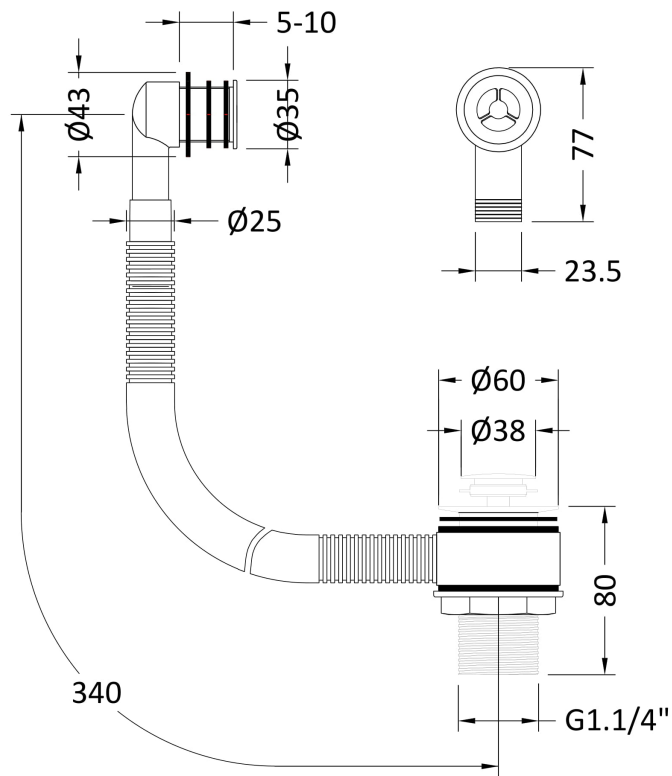

Sales Code: E721

Description: Basin Waste With Brass Overflow

Product Dimensions

Length (mm):	
Width (mm):	0
Height (mm):	0
Depth (mm):	0
Nett Weight (kg):	0.5

Packaging Dimensions

Height (mm):	80
Width (mm):	135
Depth (mm):	200
Gross Weight (kg):	0.5

Packaging Data

Box Colour:	
Box Qty:	0
Label Size:	0 x 0
Label Colour:	
Label Qty:	0

Outer Box Dimensions (If Applicable)

Height (mm):	0
Width (mm):	0
Length (mm):	
Depth (mm):	
Gross Weight (kg):	0
Barcode:	5056678424247

Product Details

Country of Origin:	China
Fitting Instruction:	No
CE & UKCA:	
Product Material:	
Heating Element Wattage:	
Colour/Finish:	
Product Diameter:	
Connection Size:	