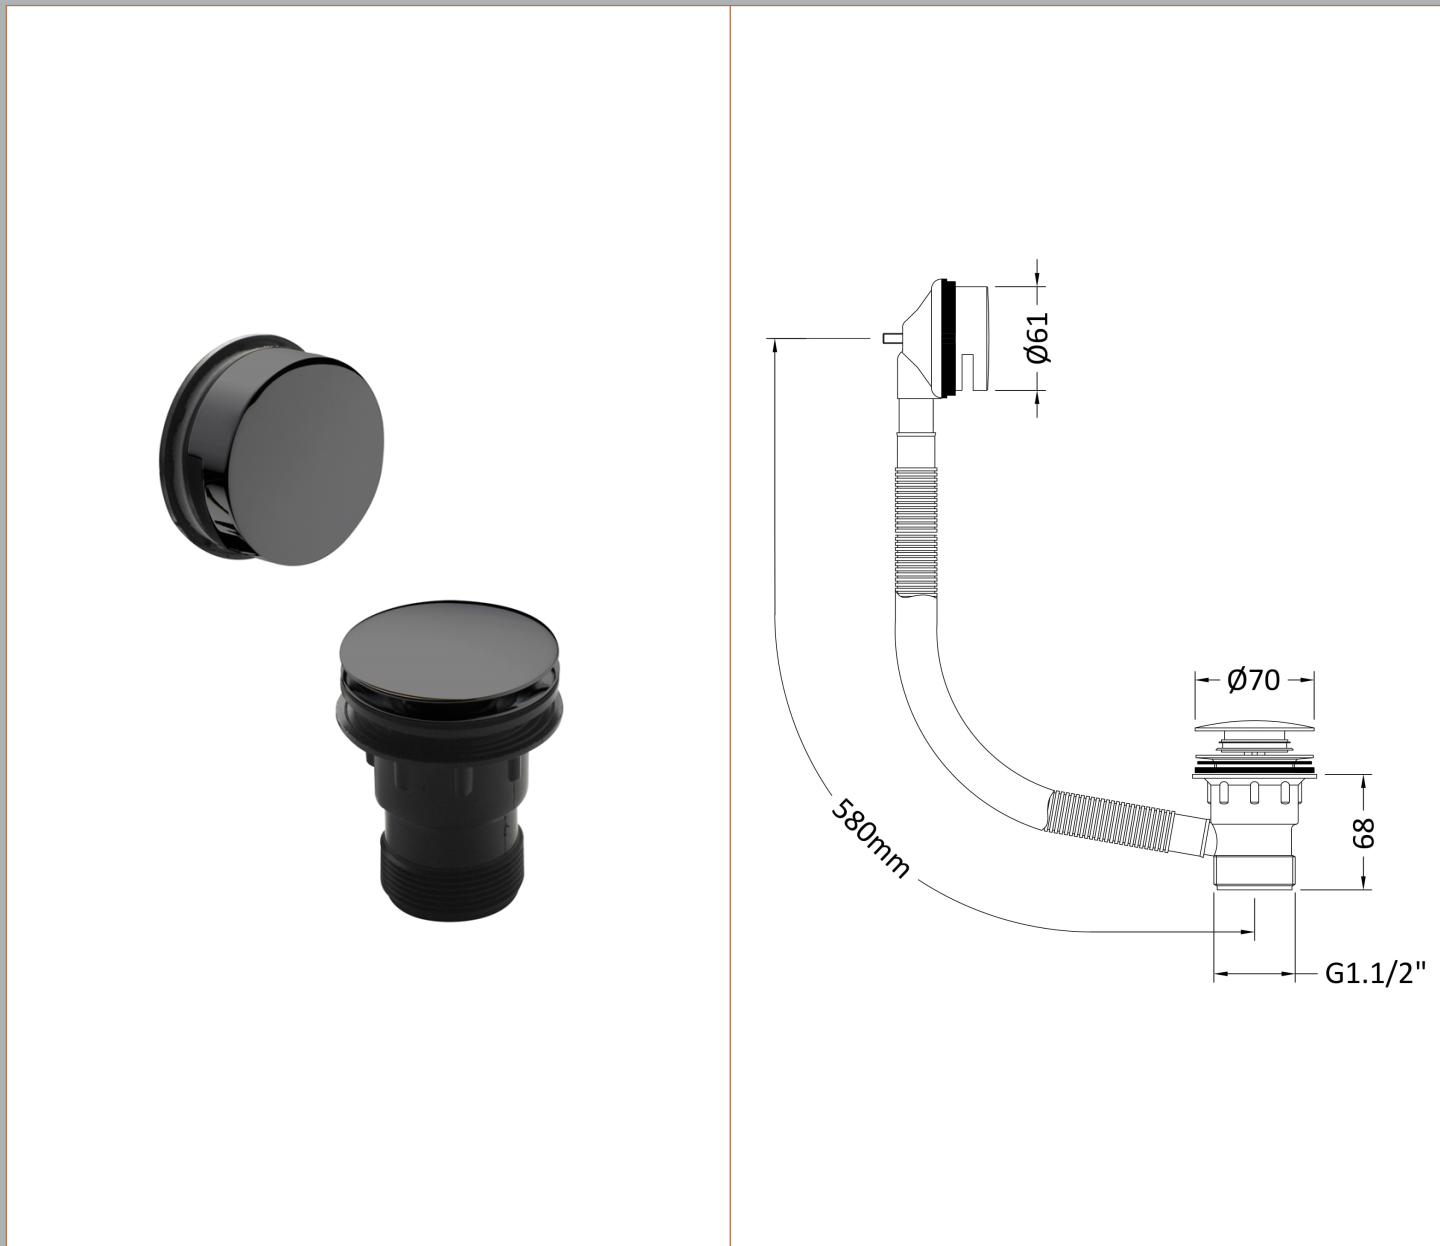

Sales Code: E727E

Description: Easyclean Sprung Bath Waste Extended

Packaging Details

Barcode: 5056678463253

Sales Code: E727

Description: Easyclean Sprung Plug Bath Waste

Product Dimensions

Length (mm):	
Width (mm):	70
Height (mm):	70
Depth (mm):	100
Nett Weight (kg):	0.47

Packaging Dimensions

Height (mm):	75
Width (mm):	120
Depth (mm):	210
Gross Weight (kg):	0.47

Packaging Data

Box Colour:	White Cardboard Box
Box Qty:	1
Label Size:	100 x 50
Label Colour:	White Label
Label Qty:	2

Outer Box Dimensions (If Applicable)

Height (mm):	440
Width (mm):	540
Length (mm):	
Depth (mm):	
Gross Weight (kg):	20
Barcode:	5056462625461

Product Details

Country of Origin:	China
Fitting Instruction:	No
CE & UKCA:	N/A
Product Material:	Brass
Heating Element Wattage:	Not Applicable
Colour/Finish:	Brushed Pewter
Product Diameter:	70mm
Connection Size:	1 1/2"

Sales Code: PIP900

Description: 900mm Overflow Pipe

Product Dimensions

Length (mm):	
Width (mm):	900
Height (mm):	
Depth (mm):	
Nett Weight (kg):	0.01

Packaging Dimensions

Height (mm):	260
Width (mm):	160
Depth (mm):	80
Gross Weight (kg):	0.01