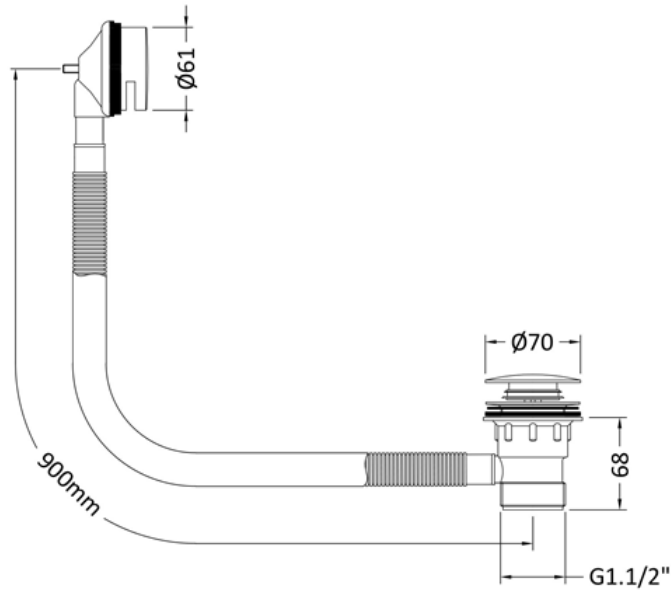

Sales Code: E727E

Description: Easyclean Sprung Bath Waste Extended

Packaging Details

Barcode: 5056678463253

Sales Code: E727

Description: Easyclean Sprung Plug Bath Waste

Product Dimensions

Length (mm):	
Width (mm):	70
Height (mm):	70
Depth (mm):	100
Nett Weight (kg):	0.47

Packaging Dimensions

Height (mm):	75
Width (mm):	120
Depth (mm):	210
Gross Weight (kg):	0.47

Packaging Data

Box Colour:	White Cardboard Box
Box Qty:	1
Label Size:	100 x 50
Label Colour:	White Label
Label Qty:	2

Outer Box Dimensions (If Applicable)

Height (mm):	440
Width (mm):	540
Length (mm):	
Depth (mm):	
Gross Weight (kg):	20
Barcode:	5056462625461

Product Details

Country of Origin:	China
Fitting Instruction:	No
CE & UKCA:	N/A
Product Material:	Brass
Heating Element Wattage:	Not Applicable
Colour/Finish:	Brushed Pewter
Product Diameter:	70mm
Connection Size:	1 1/2"

Sales Code: PIP900

Description: 900mm Overflow Pipe

Product Dimensions

Length (mm):	
Width (mm):	900
Height (mm):	
Depth (mm):	
Nett Weight (kg):	0.01

Packaging Dimensions

Height (mm):	260
Width (mm):	160
Depth (mm):	80
Gross Weight (kg):	0.01