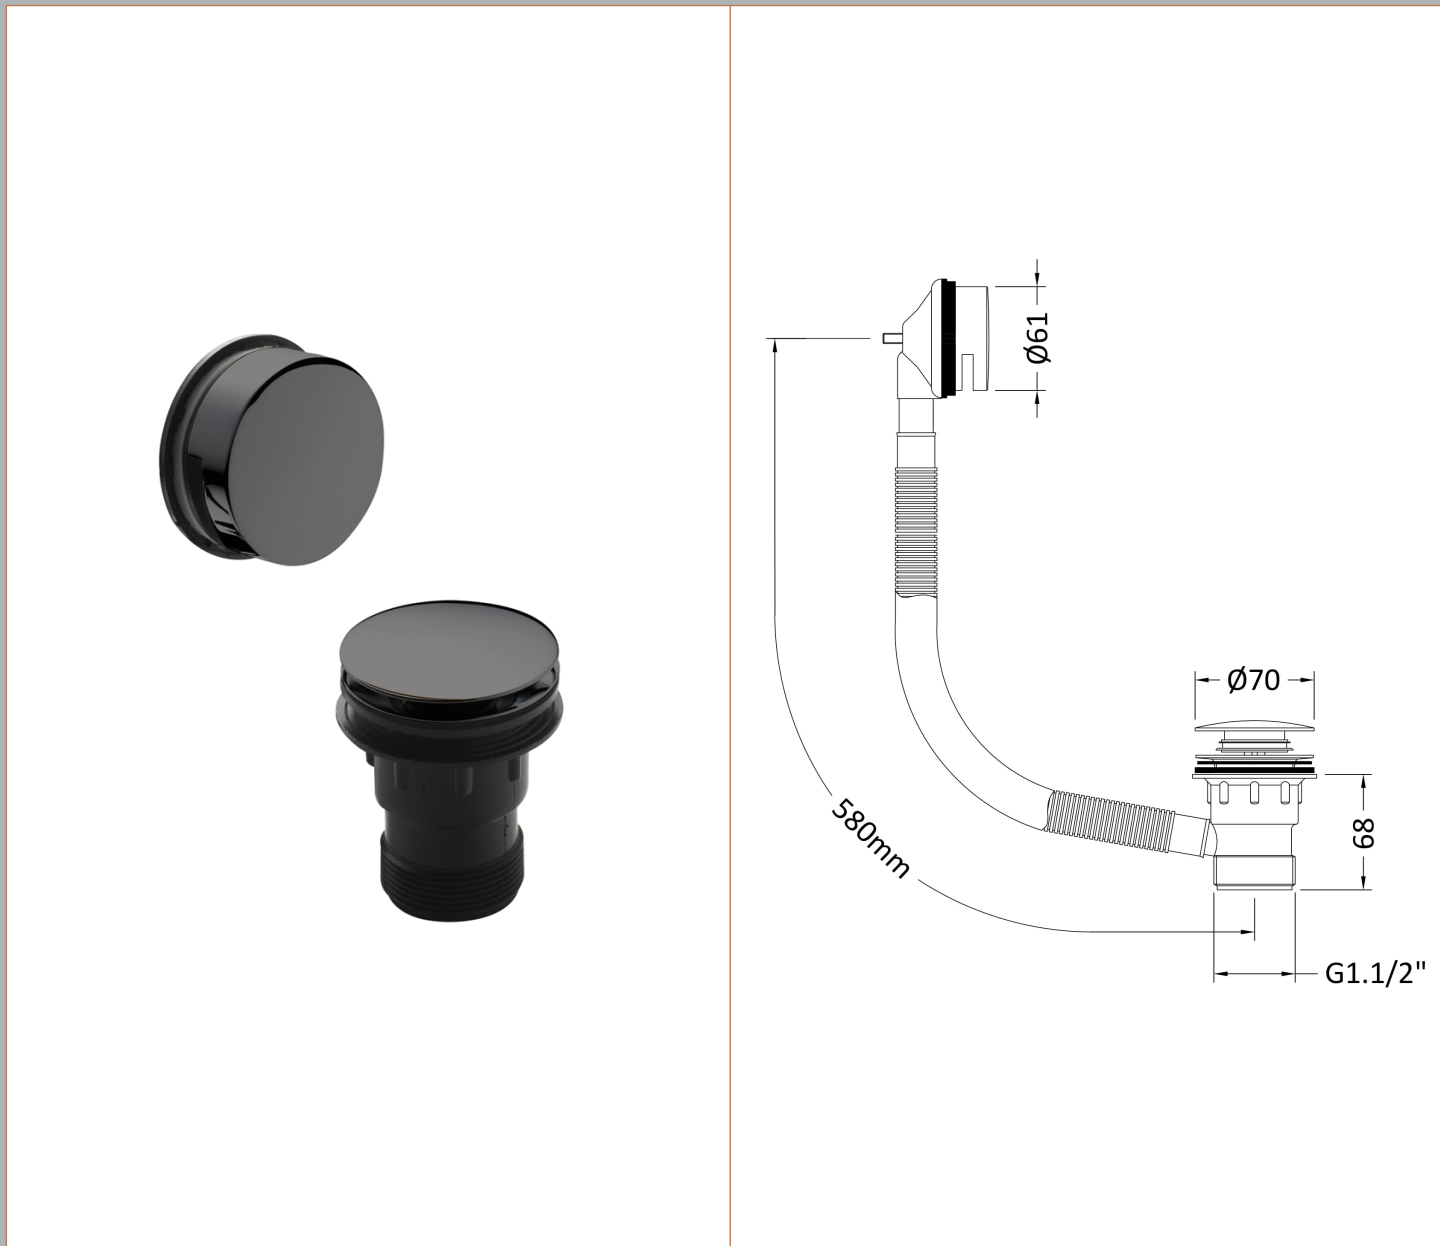

Sales Code: E727

Description: Easyclean Sprung Plug Bath Waste

Product Dimensions

Length (mm):	
Width (mm):	70
Height (mm):	70
Depth (mm):	100
Nett Weight (kg):	0.47

Packaging Dimensions

Height (mm):	75
Width (mm):	120
Depth (mm):	210
Gross Weight (kg):	0.47

Packaging Data

Box Colour:	White Cardboard Box
Box Qty:	1
Label Size:	100 x 50
Label Colour:	White Label
Label Qty:	2

Outer Box Dimensions (If Applicable)

Height (mm):	440
Width (mm):	540
Length (mm):	
Depth (mm):	
Gross Weight (kg):	20
Barcode:	5056462625461

Product Details

Country of Origin:	China
Fitting Instruction:	No
CE & UKCA:	N/A
Product Material:	Brass
Heating Element Wattage:	Not Applicable
Colour/Finish:	Brushed Pewter
Product Diameter:	70mm
Connection Size:	1 1/2"