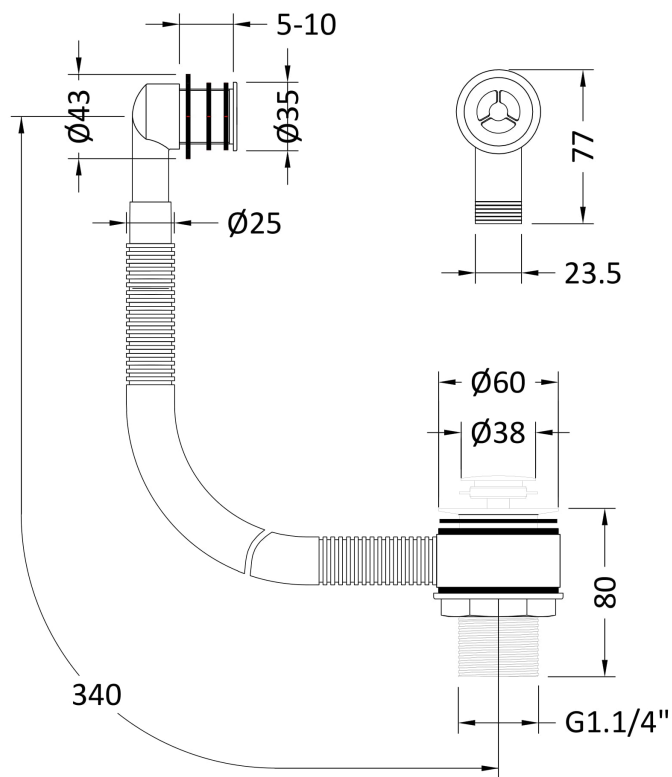

Sales Code: E821

Description: Basin Waste With Brass Overflow

Product Dimensions

Length (mm):	
Width (mm):	0
Height (mm):	0
Depth (mm):	0
Nett Weight (kg):	0.5

Packaging Dimensions

Height (mm):	80
Width (mm):	135
Depth (mm):	200
Gross Weight (kg):	0.5

Packaging Data

Box Colour:	
Box Qty:	0
Label Size:	0 x 0
Label Colour:	
Label Qty:	0

Outer Box Dimensions (If Applicable)

Height (mm):	0
Width (mm):	0
Length (mm):	
Depth (mm):	
Gross Weight (kg):	0
Barcode:	5056678424278

Product Details

Country of Origin:	China
Fitting Instruction:	No
CE & UKCA:	
Product Material:	
Heating Element Wattage:	
Colour/Finish:	
Product Diameter:	
Connection Size:	