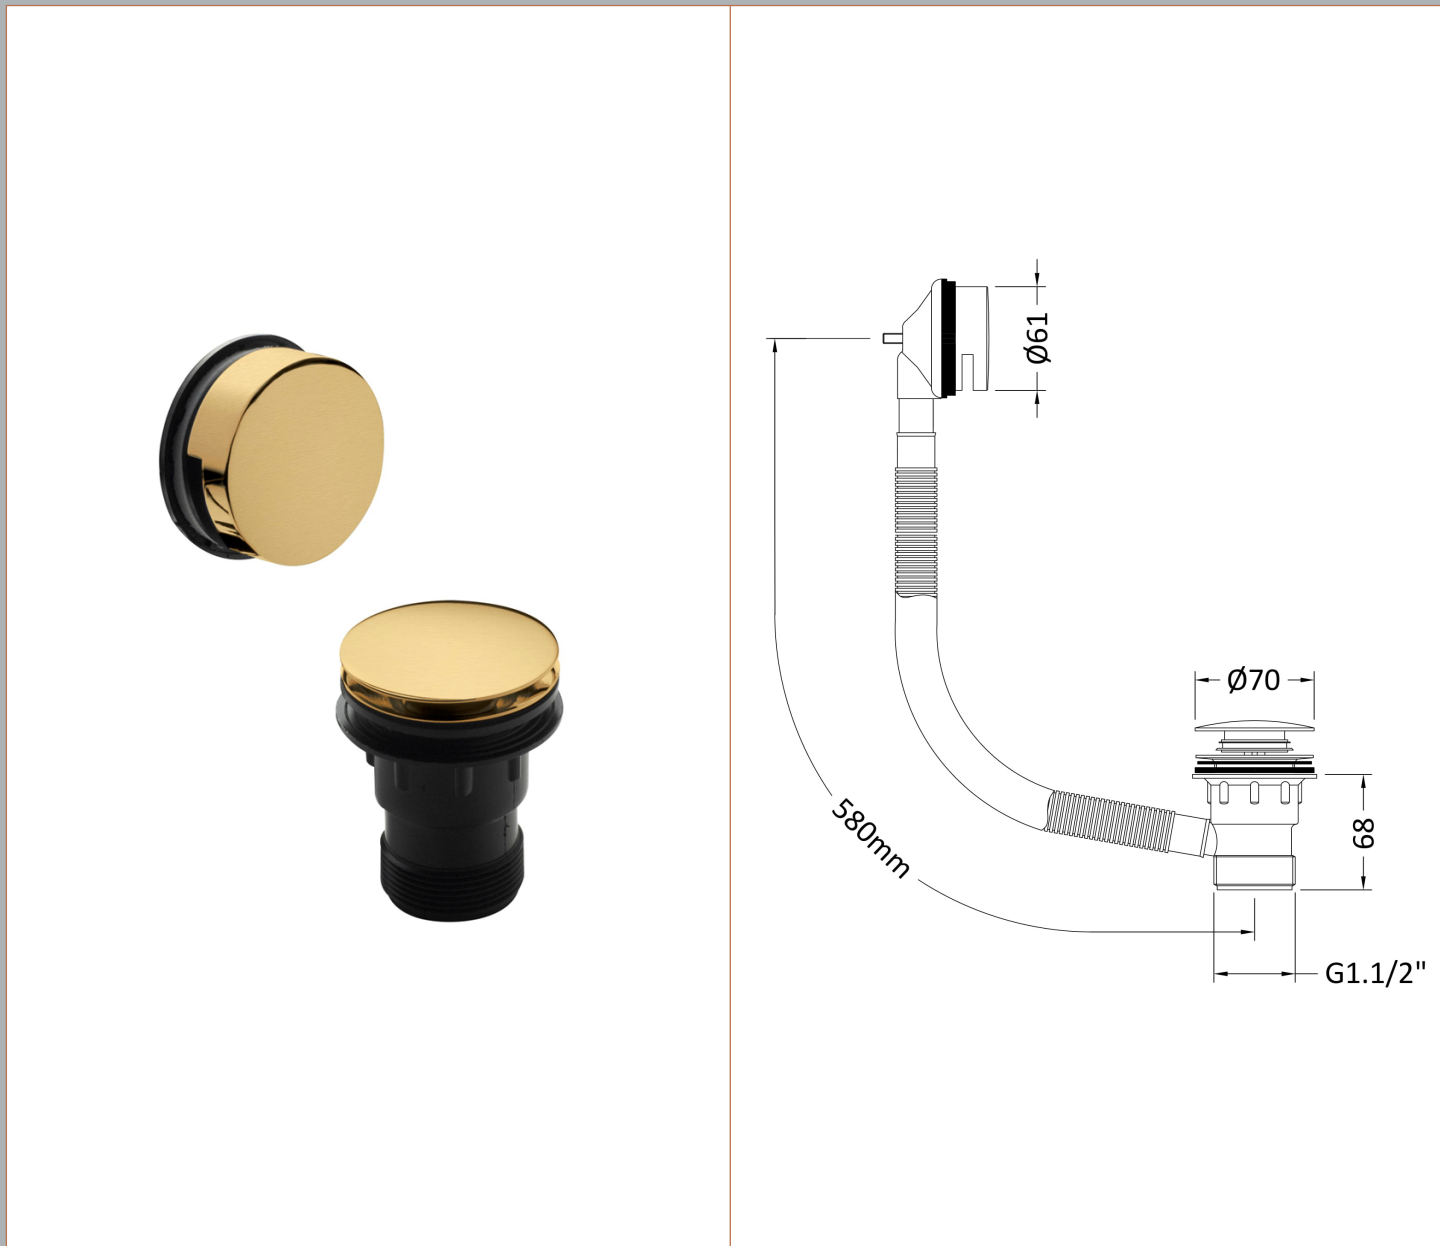

Sales Code: E827

Description: Easyclean Sprung Plug Bath Waste

**Product Dimensions**

Length (mm):	
Width (mm):	70
Height (mm):	70
Depth (mm):	100
Nett Weight (kg):	0.47

**Packaging Dimensions**

Height (mm):	75
Width (mm):	120
Depth (mm):	210
Gross Weight (kg):	0.47

**Packaging Data**

Box Colour:	White Cardboard Box
Box Qty:	1
Label Size:	100 x 50
Label Colour:	White Label
Label Qty:	2

**Outer Box Dimensions (If Applicable)**

Height (mm):	440
Width (mm):	540
Length (mm):	
Depth (mm):	
Gross Weight (kg):	20
Barcode:	5056462603414

**Product Details**

Country of Origin:	China
Fitting Instruction:	No
CE Certification:	N/A
Product Material:	Brass
Heating Element Wattage:	Not Applicable
Colour/Finish:	Brushed Brass
Product Diameter:	70mm
Connection Size:	1 1/2"