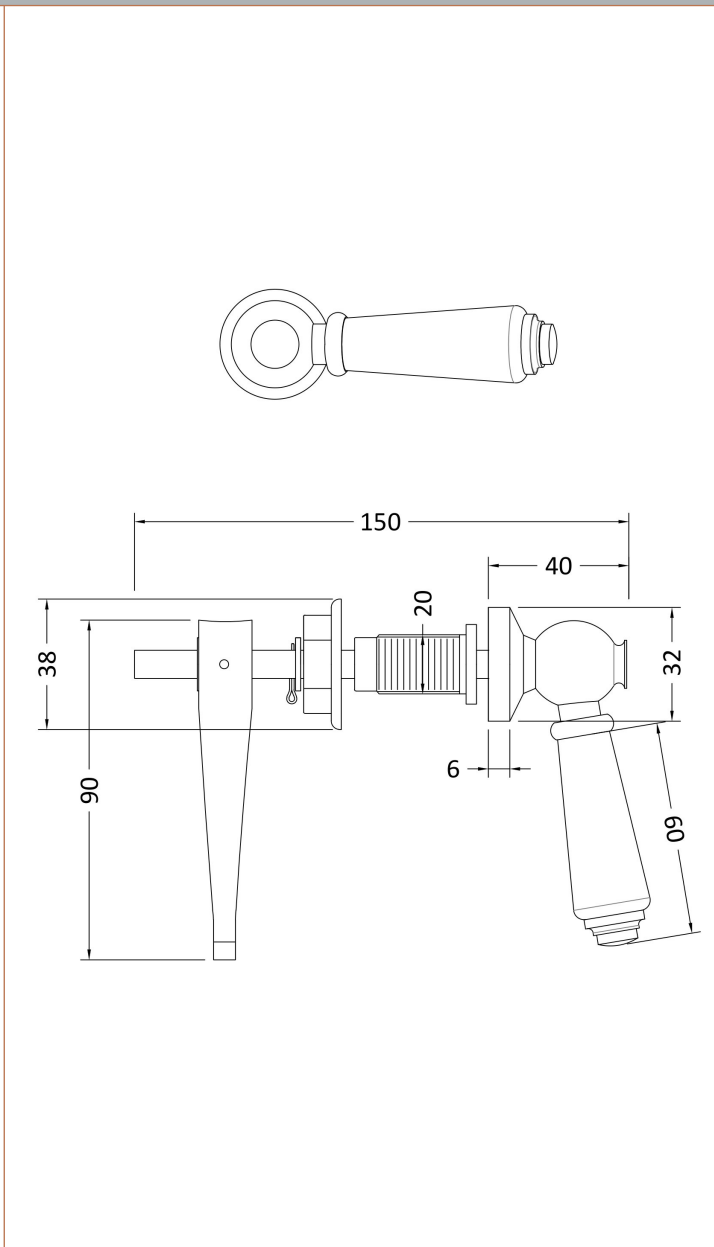

Sales Code: E870

Description: Ceramic Handle Wc Lever Brass

Product Dimensions

Length (mm):	
Width (mm):	32
Height (mm):	165
Depth (mm):	99
Nett Weight (kg):	0.2

Packaging Dimensions

Height (mm):	180
Width (mm):	110
Depth (mm):	30
Gross Weight (kg):	0.25

Packaging Data

Box Colour:	White Cardboard Box
Box Qty:	1
Label Size:	100 x 50
Label Colour:	White Label
Label Qty:	2

Outer Box Dimensions (If Applicable)

Height (mm):	
Width (mm):	
Length (mm):	
Depth (mm):	
Gross Weight (kg):	15
Barcode:	5056678435557

Product Details

Country of Origin:	China
Fitting Instruction:	No
CE & UKCA:	N/A
Product Material:	Brass;Ceramic
Heating Element Wattage:	Not Applicable
Colour/Finish:	Brushed Brass
Product Diameter:	32mm
Connection Size:	Not Applicable