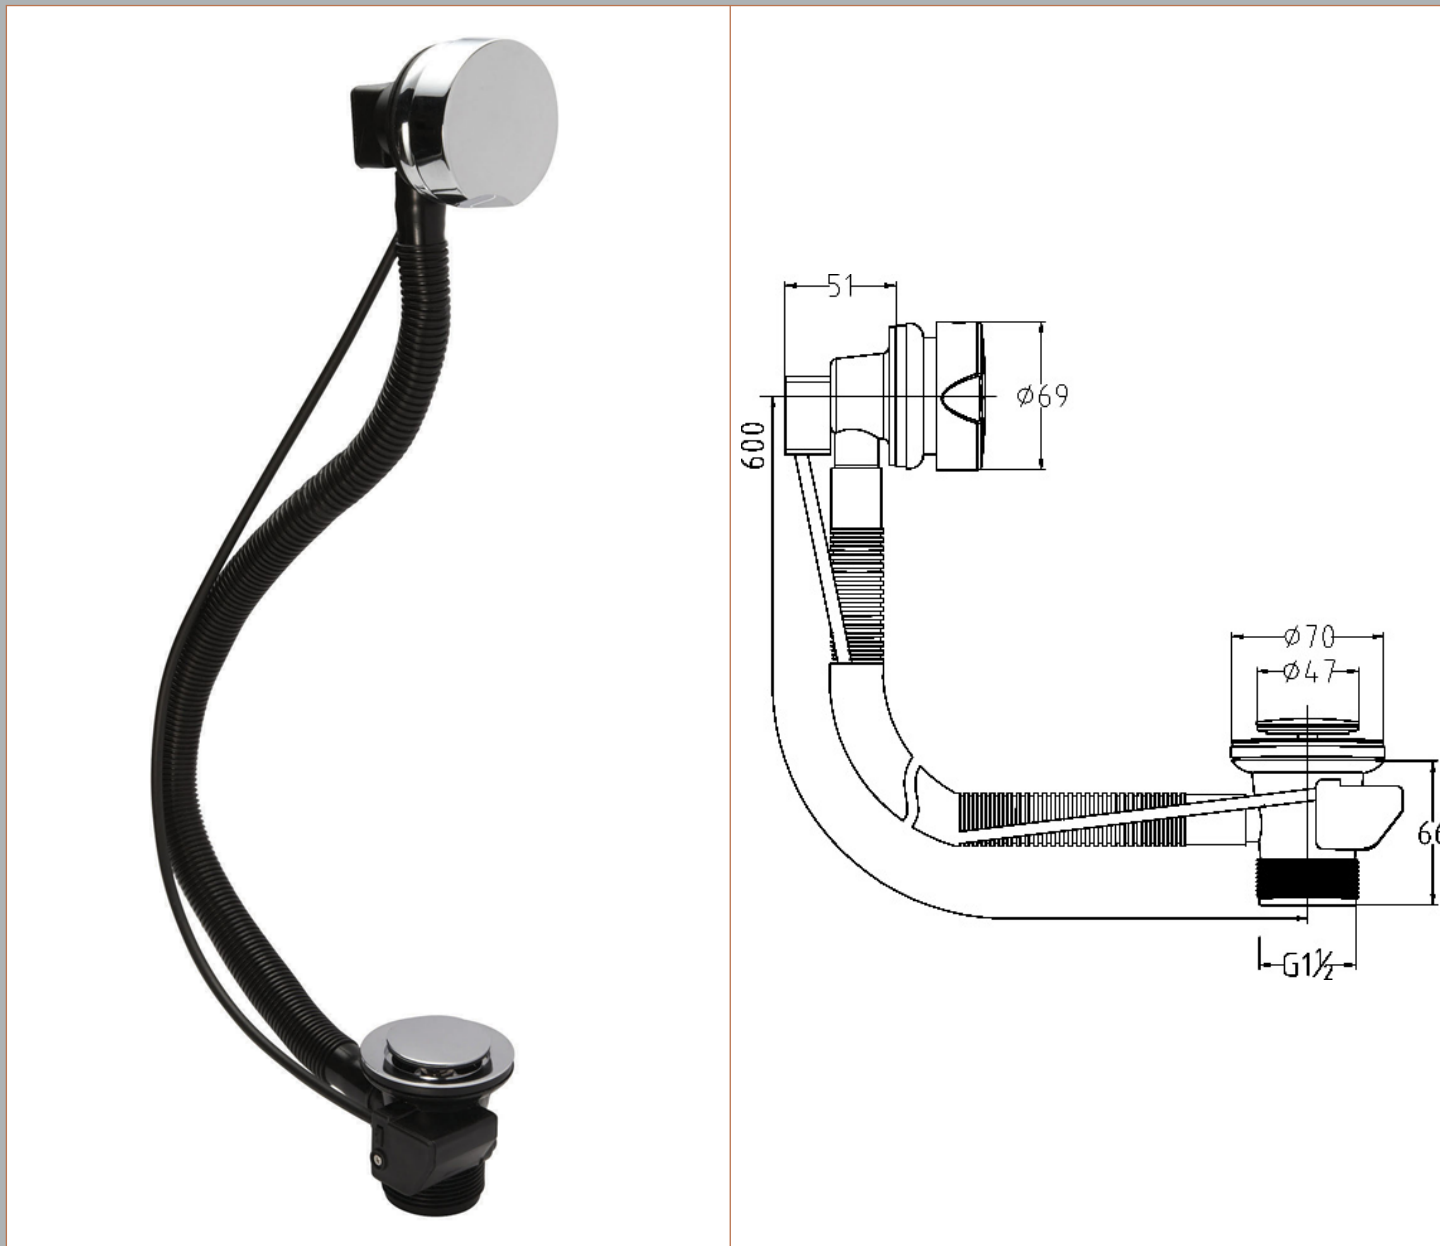

Sales Code: EA318

Description: Economy Bath Pop-Up Waste & Overflow

Product Dimensions

Length (mm):	
Width (mm):	69
Height (mm):	69
Depth (mm):	51
Nett Weight (kg):	0.59

Packaging Dimensions

Height (mm):	140
Width (mm):	330
Depth (mm):	80
Gross Weight (kg):	0.65

Packaging Data

Box Colour:	White Cardboard Box
Box Qty:	1
Label Size:	100 x 50
Label Colour:	White Label
Label Qty:	2

Outer Box Dimensions (If Applicable)

Height (mm):	440
Width (mm):	350
Length (mm):	
Depth (mm):	
Gross Weight (kg):	8
Barcode:	5055369000555

Product Details

Country of Origin:	United Kingdom
Fitting Instruction:	No
CE Certification:	N/A
Product Material:	Brass
Heating Element Wattage:	Not Applicable
Colour/Finish:	Chrome
Product Diameter:	69mm
Connection Size:	1 1/2"