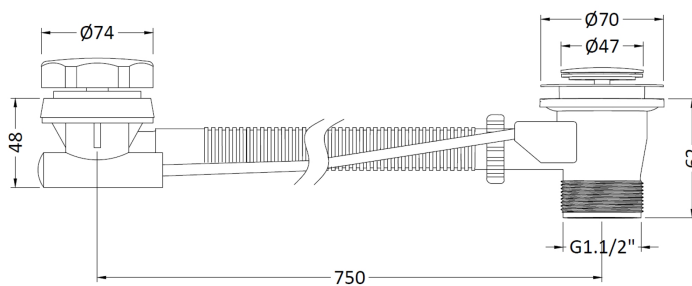

Sales Code: EA333

Description: Extended Bath Pop Up Waste & Overflow

Product Dimensions

Length (mm):	
Width (mm):	74
Height (mm):	74
Depth (mm):	822
Nett Weight (kg):	0.9

Packaging Dimensions

Height (mm):	80
Width (mm):	450
Depth (mm):	145
Gross Weight (kg):	0.93

Packaging Data

Box Colour:	White Cardboard Box
Box Qty:	1
Label Size:	100 x 50
Label Colour:	White Label
Label Qty:	2

Outer Box Dimensions (If Applicable)

Height (mm):	
Width (mm):	
Length (mm):	
Depth (mm):	
Gross Weight (kg):	11
Barcode:	5055146106685

Product Details

Country of Origin:	China
Fitting Instruction:	No
CE & UKCA:	N/A
Product Material:	Brass
Heating Element Wattage:	Not Applicable
Colour/Finish:	Chrome
Product Diameter:	74mm
Connection Size:	1 1/2"