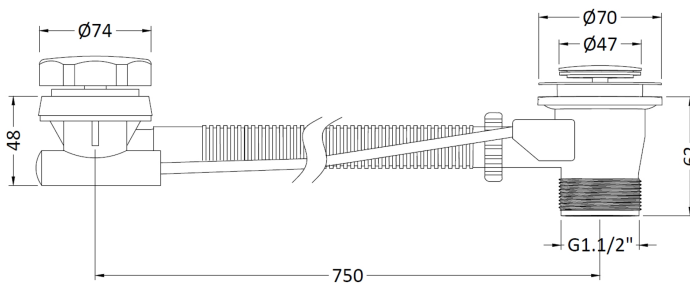

Sales Code: EA333

Description: Extended Bath Pop Up Waste & Overflow

Product Dimensions

Length (mm):	
Width (mm):	74
Height (mm):	74
Depth (mm):	822
Nett Weight (kg):	0.9

Packaging Dimensions

Height (mm):	80
Width (mm):	450
Depth (mm):	145
Gross Weight (kg):	0.93

Packaging Data

Box Colour:	White Cardboard Box
Box Qty:	1
Label Size:	100 x 50
Label Colour:	White Label
Label Qty:	2

Outer Box Dimensions (If Applicable)

Height (mm):	
Width (mm):	
Length (mm):	
Depth (mm):	
Gross Weight (kg):	11
Barcode:	5055146106685

Product Details

Country of Origin:	China
Fitting Instruction:	No
CE & UKCA:	N/A
Product Material:	Brass
Heating Element Wattage:	Not Applicable
Colour/Finish:	Chrome
Product Diameter:	74mm
Connection Size:	1 1/2"