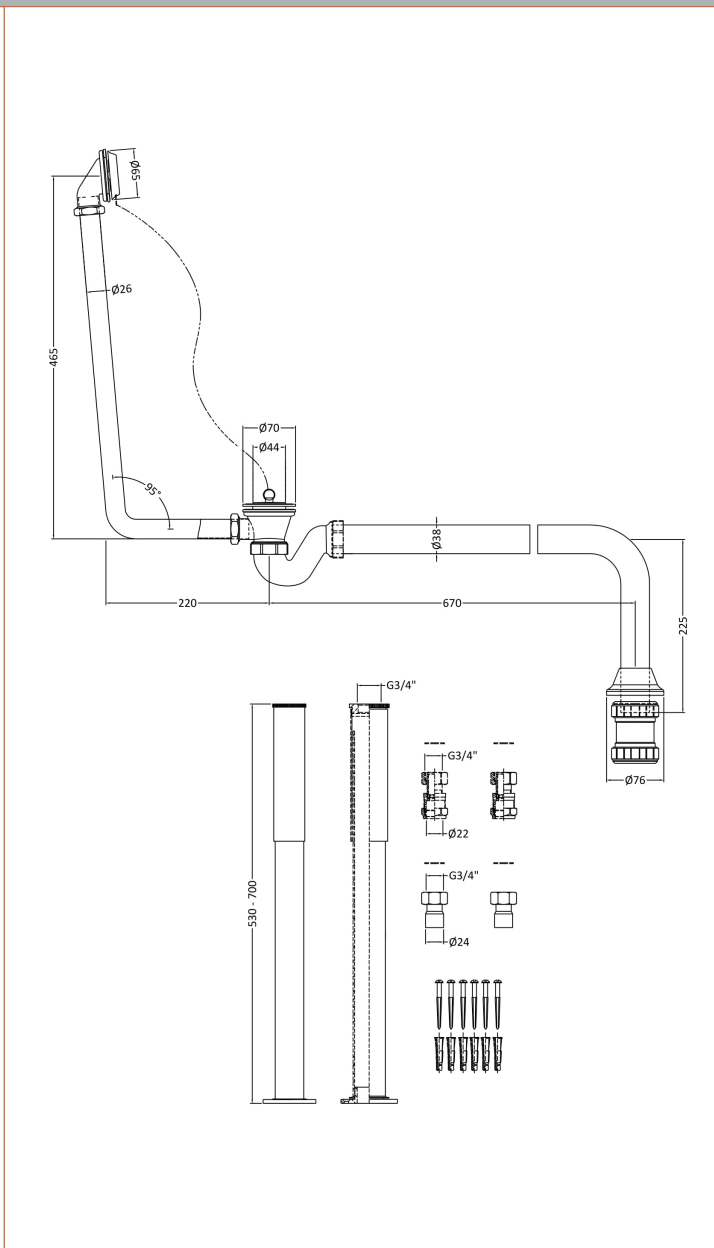

Sales Code: EA368

Description: Roll Top Bath Pack

Product Dimensions

Length (mm):	
Width (mm):	77
Height (mm):	55
Depth (mm):	85
Nett Weight (kg):	5.21

Packaging Dimensions

Height (mm):	680
Width (mm):	290
Depth (mm):	170
Gross Weight (kg):	5.21

Packaging Data

Box Colour:	White Cardboard Box
Box Qty:	1
Label Size:	100 x 50
Label Colour:	White Label
Label Qty:	2

Outer Box Dimensions (If Applicable)

Height (mm):	
Width (mm):	
Length (mm):	
Depth (mm):	
Gross Weight (kg):	5
Barcode:	5055146108238

Product Details

Country of Origin:	China
Fitting Instruction:	No
CE & UKCA:	N/A
Product Material:	Brass
Heating Element Wattage:	Not Applicable
Colour/Finish:	Chrome
Product Diameter:	77mm
Connection Size:	1 1/2"