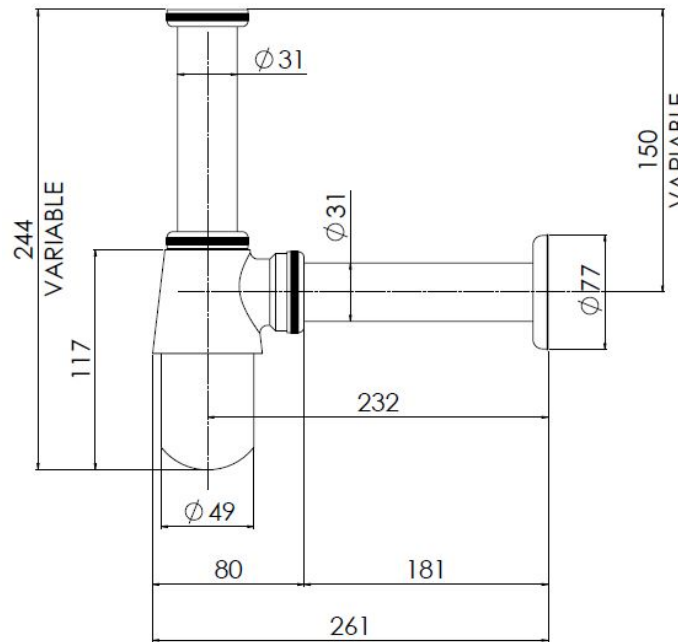

### Product Dimensions

Length (mm):	
Width (mm):	361
Height (mm):	240
Depth (mm):	45
Nett Weight (kg):	0.66

### Packaging Dimensions

Height (mm):	200
Width (mm):	110
Depth (mm):	85
Gross Weight (kg):	0.66

### Outer Box Dimensions (If Applicable)

Height (mm):	
Width (mm):	
Length (mm):	
Depth (mm):	
Gross Weight (kg):	20
Barcode:	5055146103998

### Product Details

Country of Origin:	China
Fitting Instruction:	No
CE & UKCA:	N/A
Product Material:	Brass
Heating Element Wattage:	Not Applicable
Colour/Finish:	Chrome
Product Diameter:	73mm
Connection Size:	11/4"