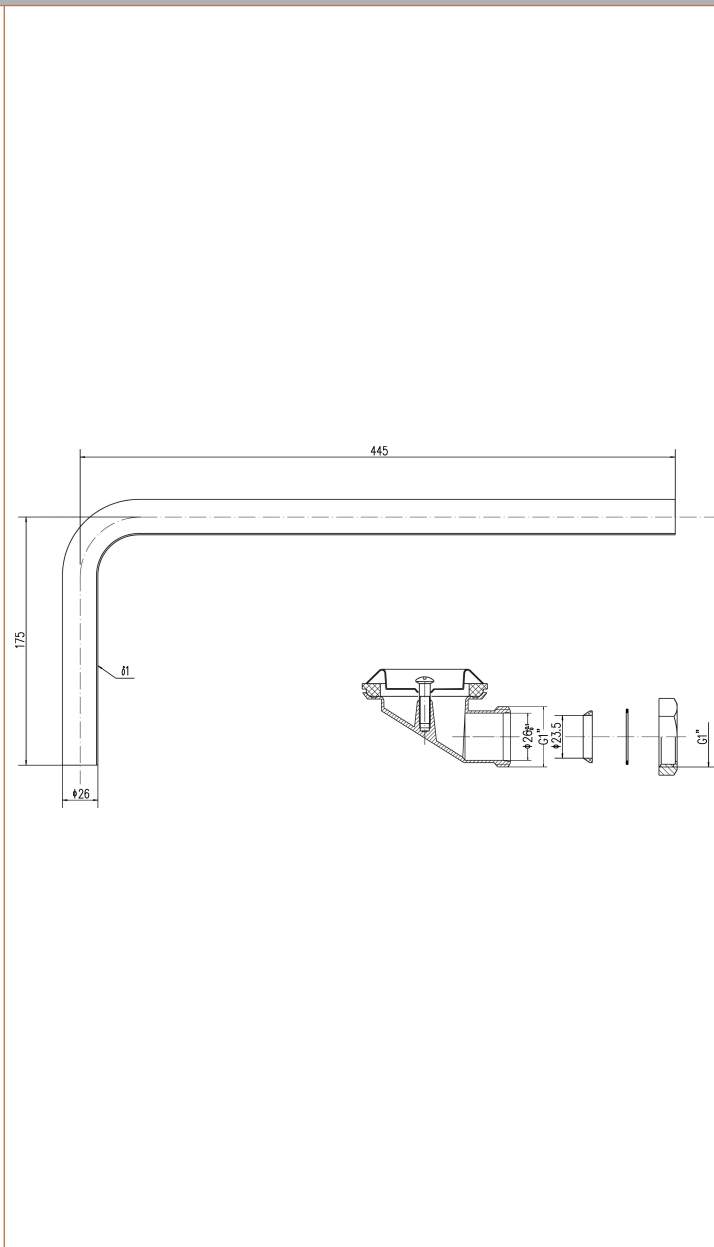

Sales Code: EA381

Description: Exposed Retainer Bath Waste

Product Dimensions

Length (mm):	
Width (mm):	191
Height (mm):	458
Depth (mm):	45
Nett Weight (kg):	1

Packaging Dimensions

Height (mm):	580
Width (mm):	195
Depth (mm):	65
Gross Weight (kg):	1.15

Packaging Data

Box Colour:	White Cardboard Box
Box Qty:	1
Label Size:	100 x 50
Label Colour:	White Label
Label Qty:	2

Outer Box Dimensions (If Applicable)

Height (mm):	
Width (mm):	
Length (mm):	
Depth (mm):	
Gross Weight (kg):	12
Barcode:	5055146105343

Product Details

Country of Origin:	China
Fitting Instruction:	No
CE & UKCA:	N/A
Product Material:	Brass
Heating Element Wattage:	Not Applicable
Colour/Finish:	Chrome
Product Diameter:	26mm
Connection Size:	11/2"