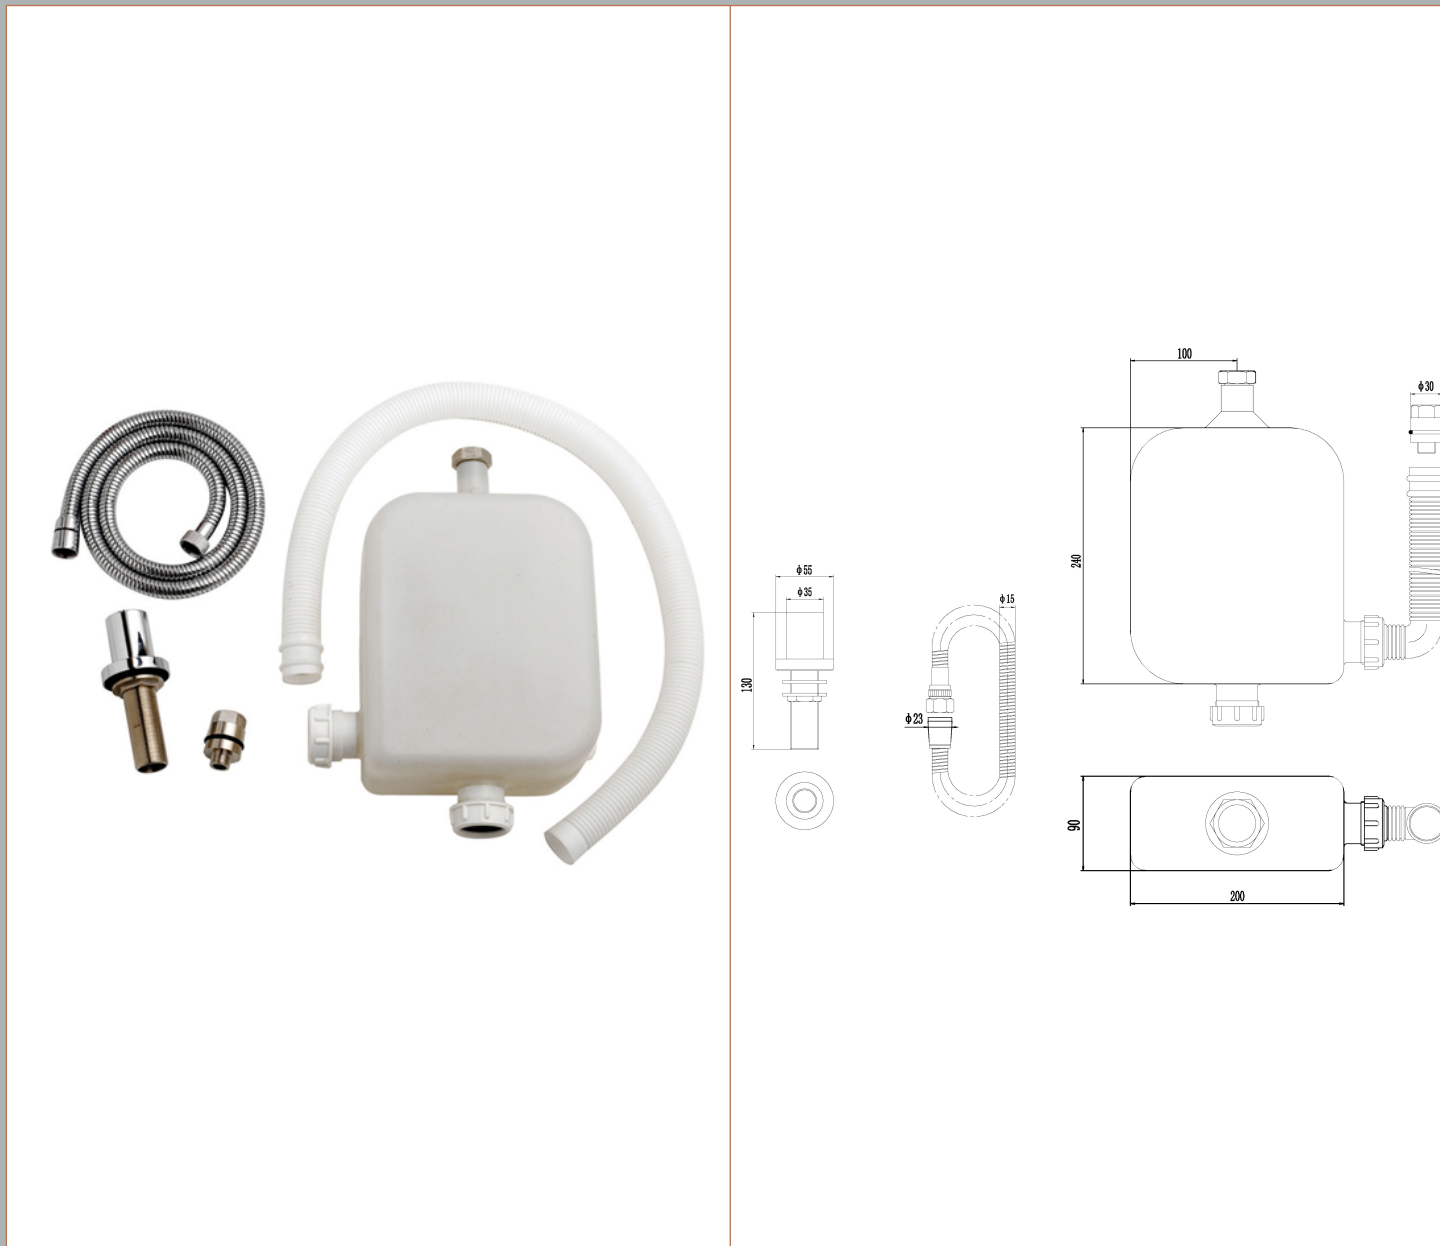

Sales Code: EA383

Description: Deck Shower Kit

Product Dimensions

Length (mm):	
Width (mm):	220
Height (mm):	335
Depth (mm):	90
Nett Weight (kg):	1.64

Packaging Dimensions

Height (mm):	330
Width (mm):	250
Depth (mm):	150
Gross Weight (kg):	1.64

Packaging Data

Box Colour:	White Cardboard Box
Box Qty:	1
Label Size:	100 x 50
Label Colour:	White Label
Label Qty:	2

Outer Box Dimensions (If Applicable)

Height (mm):	325
Width (mm):	520
Length (mm):	
Depth (mm):	
Gross Weight (kg):	7
Barcode:	5055146141068

Product Details

Country of Origin:	United Kingdom
Fitting Instruction:	No
CE & UKCA:	N/A
Product Material:	Plastic
Heating Element Wattage:	Not Applicable
Colour/Finish:	White
Product Diameter:	Not Applicable
Connection Size:	