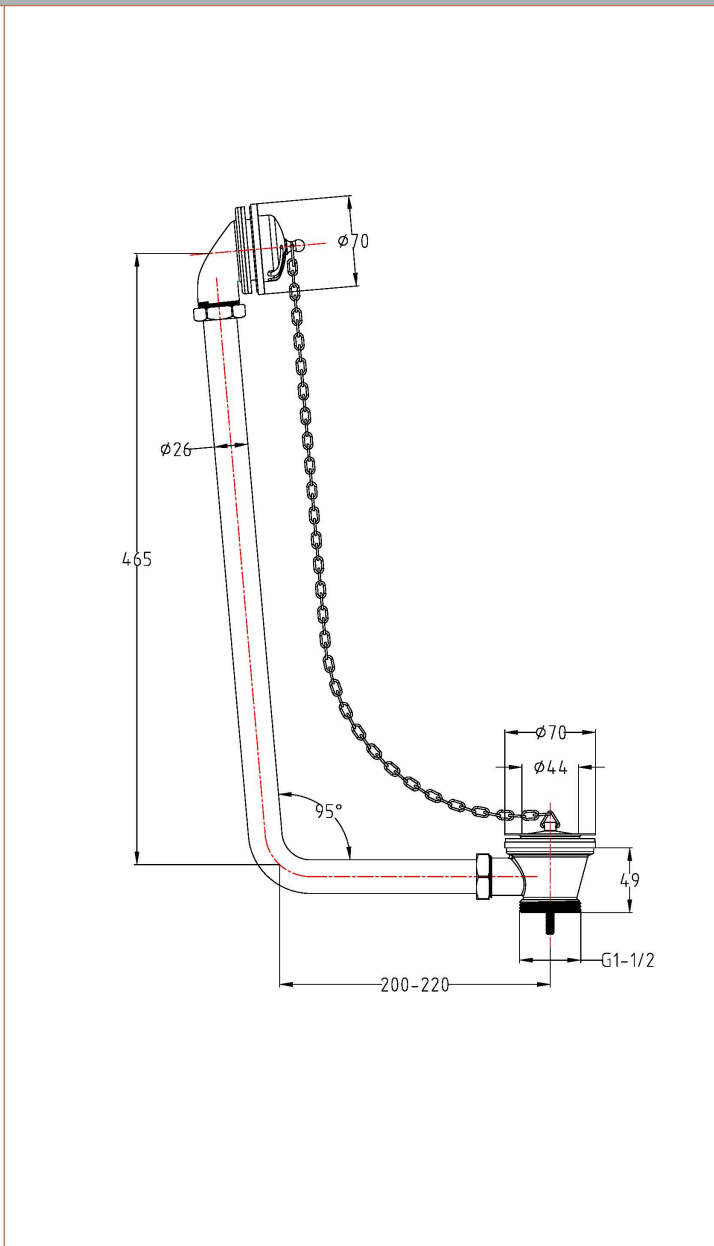

Sales Code: EA385

Description: Classic Exposed Bath Waste & Overflow

Product Dimensions

Length (mm):	
Width (mm):	70
Height (mm):	465
Depth (mm):	220
Nett Weight (kg):	0.9

Packaging Dimensions

Height (mm):	500
Width (mm):	200
Depth (mm):	75
Gross Weight (kg):	1

Packaging Data

Box Colour:	White Cardboard Box
Box Qty:	1
Label Size:	100 x 50
Label Colour:	White Label
Label Qty:	2

Outer Box Dimensions (If Applicable)

Height (mm):	405
Width (mm):	420
Length (mm):	
Depth (mm):	
Gross Weight (kg):	14
Barcode:	5056211803423

Product Details

Country of Origin:	China
Fitting Instruction:	No
CE & UKCA:	
Product Material:	Brass
Heating Element Wattage:	Not Applicable
Colour/Finish:	Chrome
Product Diameter:	70mm
Connection Size:	G1-1/2