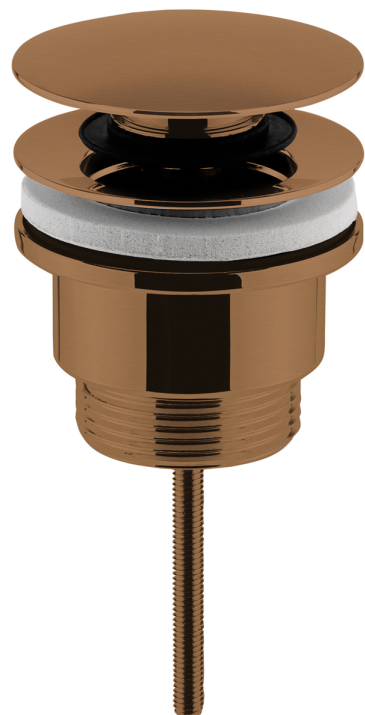

Sales Code: EK1510

Description: Universal Push Button Basin Waste

### Product Dimensions

Length (mm):	
Width (mm):	63
Height (mm):	110
Depth (mm):	63
Nett Weight (kg):	0.34

### Packaging Dimensions

Height (mm):	65
Width (mm):	65
Depth (mm):	105
Gross Weight (kg):	0.34

### Product Details

Country of Origin:	China
Fitting Instruction:	No
CE & UKCA:	N/A
Product Material:	Brass
Heating Element Wattage:	Not Applicable
Colour/Finish:	Brushed Bronze
Product Diameter:	63mm
Connection Size:	11/4"