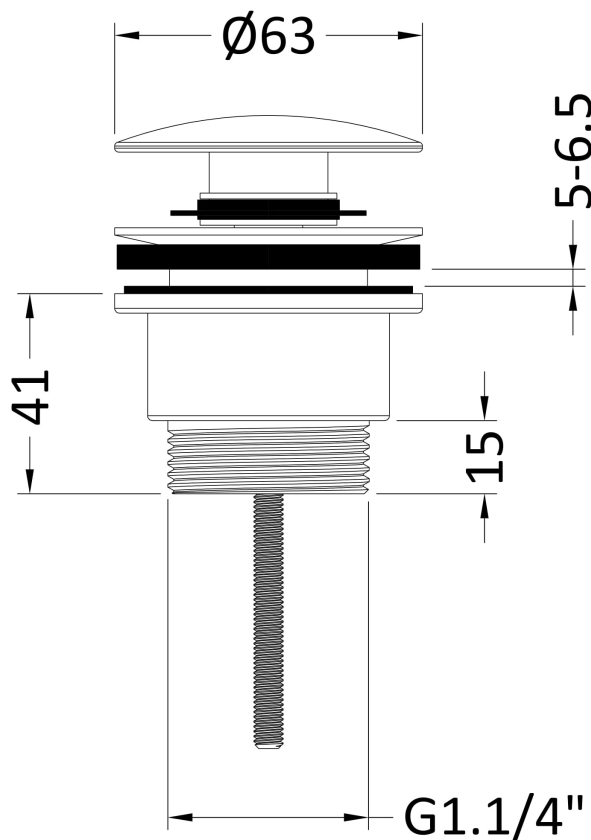

### Product Dimensions

Length (mm):	
Width (mm):	63
Height (mm):	110
Depth (mm):	63
Nett Weight (kg):	0.34

### Packaging Dimensions

Height (mm):	65
Width (mm):	65
Depth (mm):	105
Gross Weight (kg):	0.34

### Outer Box Dimensions (If Applicable)

Height (mm):	225
Width (mm):	330
Length (mm):	
Depth (mm):	
Gross Weight (kg):	21
Barcode:	5056678477021

### Product Details

Country of Origin:	China
Fitting Instruction:	No
CE & UKCA:	N/A
Product Material:	Brass
Heating Element Wattage:	Not Applicable
Colour/Finish:	Brushed Bronze
Product Diameter:	63mm
Connection Size:	11/4"