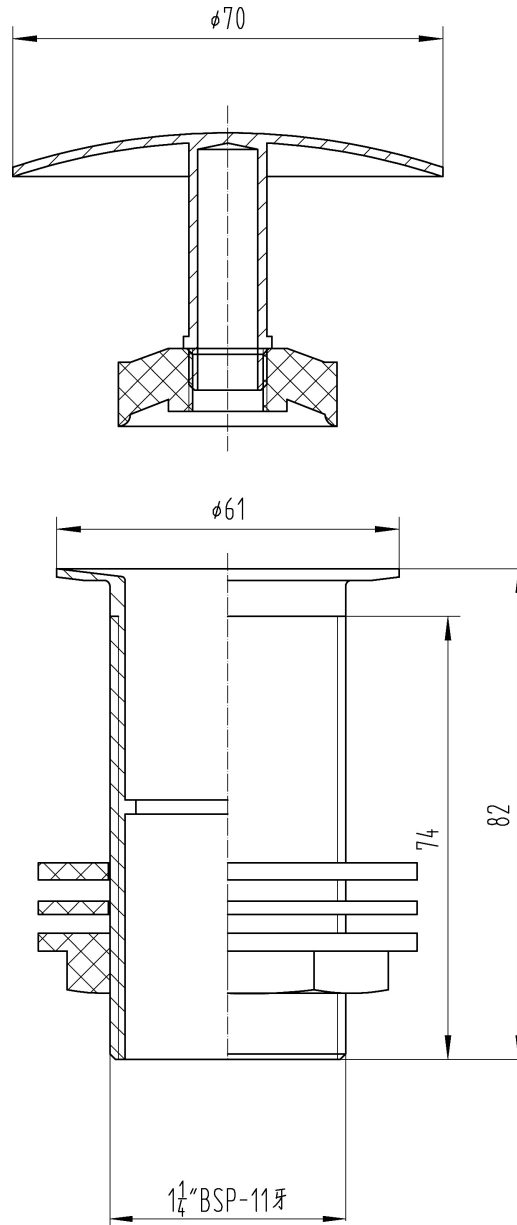

Sales Code: EK305

Description: Free Running Basin Waste

Product Dimensions

Length (mm):	
Width (mm):	70
Height (mm):	82
Depth (mm):	70
Nett Weight (kg):	0.29

Packaging Dimensions

Height (mm):	65
Width (mm):	65
Depth (mm):	105
Gross Weight (kg):	0.29

Packaging Data

Box Colour:	White Cardboard Box
Box Qty:	1
Label Size:	100 x 50
Label Colour:	White Label
Label Qty:	2

Outer Box Dimensions (If Applicable)

Height (mm):	
Width (mm):	
Length (mm):	
Depth (mm):	
Gross Weight (kg):	17
Barcode:	5055146130048

Product Details

Country of Origin:	China
Fitting Instruction:	No
CE & UKCA:	N/A
Product Material:	Brass
Heating Element Wattage:	Not Applicable
Colour/Finish:	Chrome
Product Diameter:	70mm
Connection Size:	1 1/4"