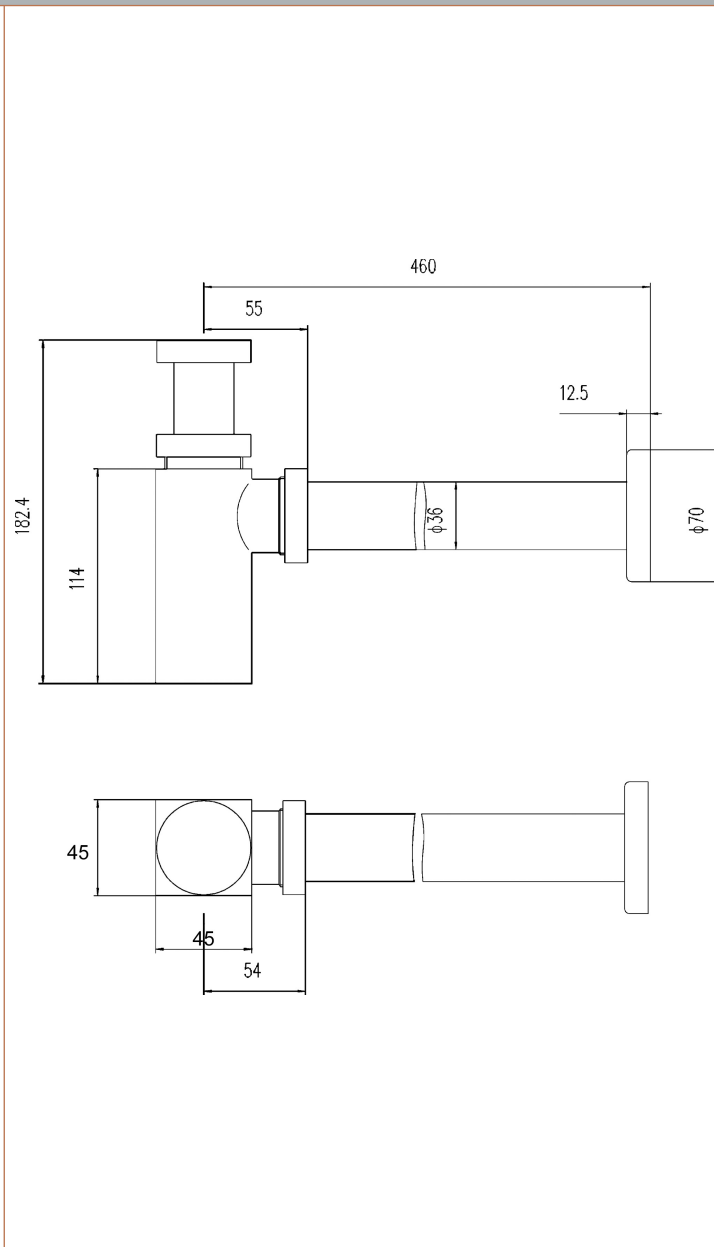

Sales Code: EK306

Description: Square Bottle Trap & Extension Tube

Product Dimensions

Length (mm):	
Width (mm):	70
Height (mm):	182
Depth (mm):	70
Nett Weight (kg):	1.08

Packaging Dimensions

Height (mm):	335
Width (mm):	135
Depth (mm):	55
Gross Weight (kg):	1.08

Packaging Data

Box Colour:	White Cardboard Box
Box Qty:	1
Label Size:	100 x 50
Label Colour:	White Label
Label Qty:	2

Outer Box Dimensions (If Applicable)

Height (mm):	
Width (mm):	
Length (mm):	
Depth (mm):	
Gross Weight (kg):	11
Barcode:	5055146136330

Product Details

Country of Origin:	China
Fitting Instruction:	No
CE & UKCA:	N/A
Product Material:	Brass
Heating Element Wattage:	Not Applicable
Colour/Finish:	Chrome
Product Diameter:	70mm
Connection Size:	1 1/4"