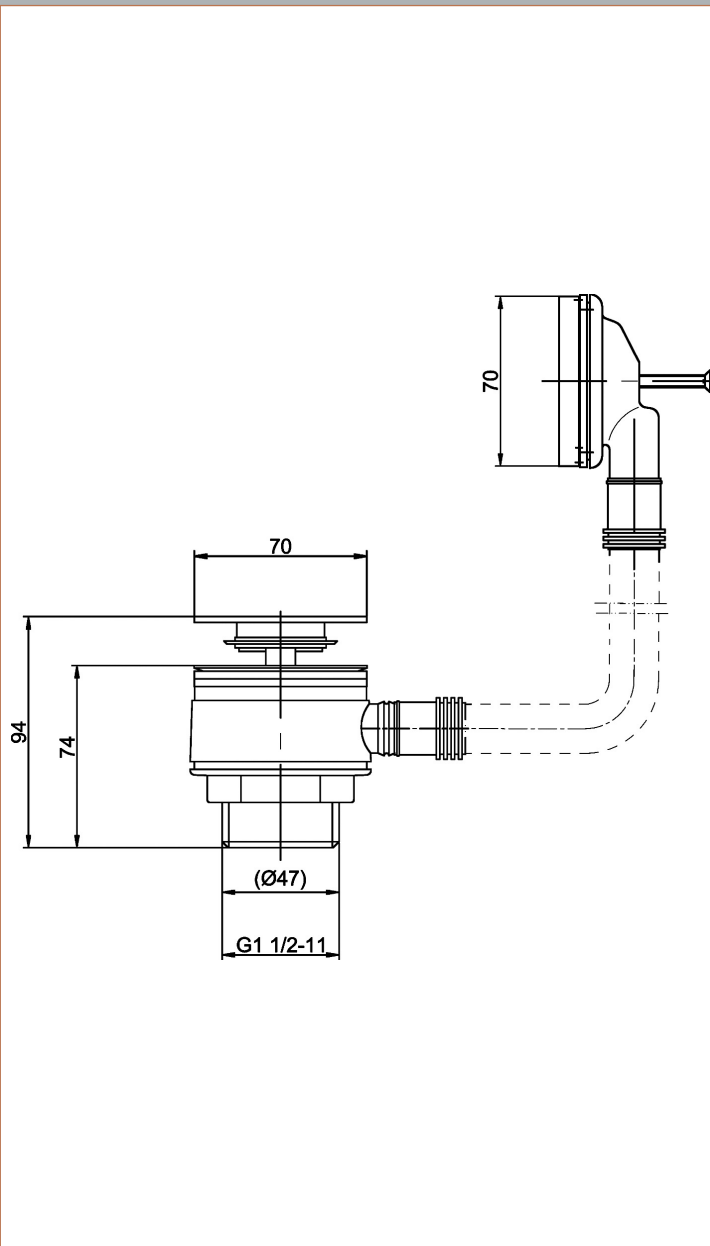

Sales Code: EK308

Description: Square Sprung Plug Bath Waste

Product Dimensions

Length (mm):	
Width (mm):	70
Height (mm):	70
Depth (mm):	94
Nett Weight (kg):	0.77

Packaging Dimensions

Height (mm):	205
Width (mm):	135
Depth (mm):	80
Gross Weight (kg):	0.77

Packaging Data

Box Colour:	White Cardboard Box
Box Qty:	1
Label Size:	100 x 50
Label Colour:	White Label
Label Qty:	2

Outer Box Dimensions (If Applicable)

Height (mm):	
Width (mm):	
Length (mm):	
Depth (mm):	
Gross Weight (kg):	23
Barcode:	5055146172505

Product Details

Country of Origin:	United Kingdom
Fitting Instruction:	No
CE Certification:	N/A
Product Material:	Brass
Heating Element Wattage:	Not Applicable
Colour/Finish:	Chrome
Product Diameter:	70mm
Connection Size:	1 1/2"