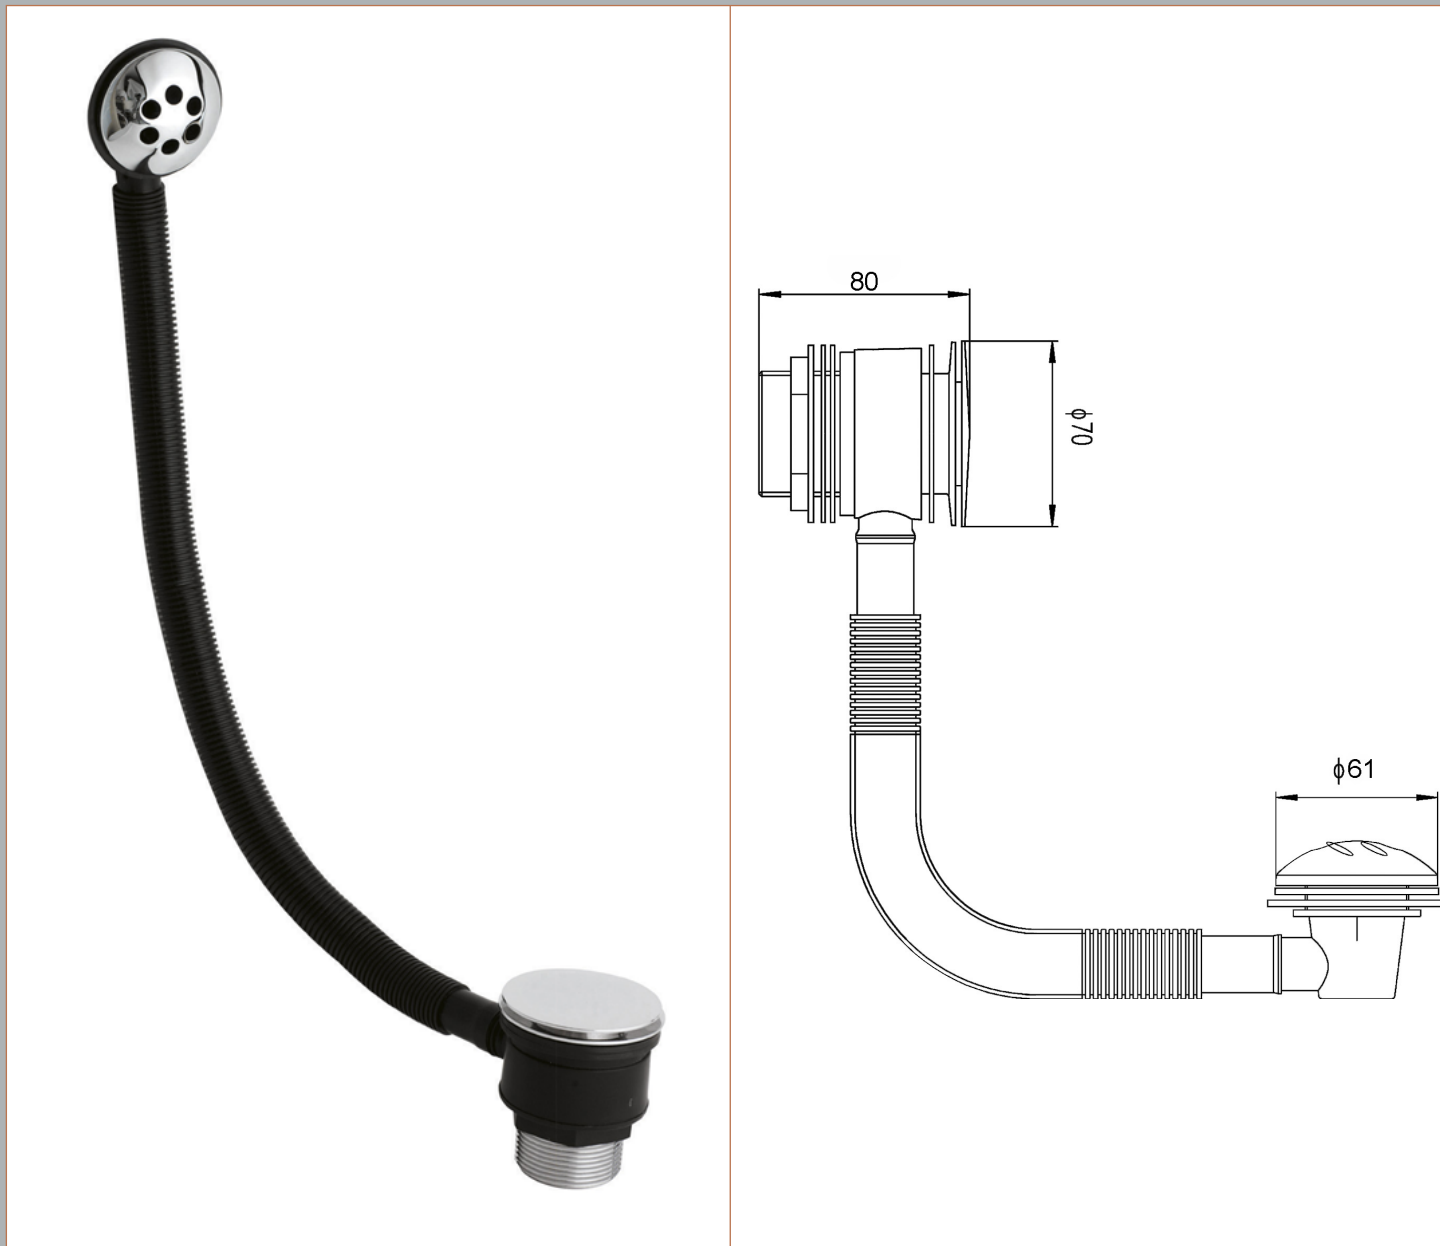

Sales Code: EK321

Description: Push Button Bath Waste & Overflow

Product Dimensions

Length (mm):	
Width (mm):	70
Height (mm):	70
Depth (mm):	80
Nett Weight (kg):	0.5

Packaging Dimensions

Height (mm):	205
Width (mm):	135
Depth (mm):	80
Gross Weight (kg):	0.68

Packaging Data

Box Colour:	White Cardboard Box
Box Qty:	1
Label Size:	100 x 50
Label Colour:	White Label
Label Qty:	2

Outer Box Dimensions (If Applicable)

Height (mm):	
Width (mm):	
Length (mm):	
Depth (mm):	
Gross Weight (kg):	11
Barcode:	5055146129998

Product Details

Country of Origin:	China
Fitting Instruction:	No
CE & UKCA:	N/A
Product Material:	Brass/ABS
Heating Element Wattage:	Not Applicable
Colour/Finish:	Chrome
Product Diameter:	70mm
Connection Size:	11/2"