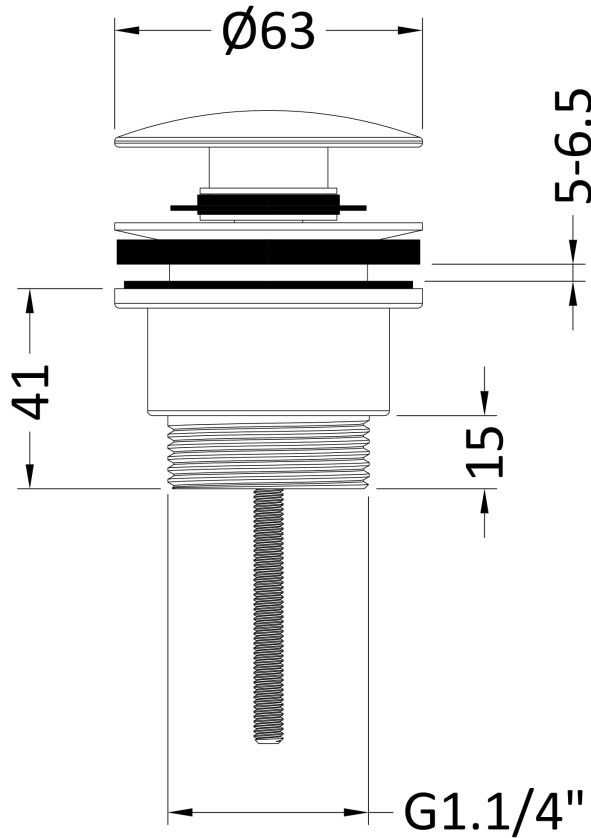

### Product Dimensions

Length (mm):	
Width (mm):	63
Height (mm):	110
Depth (mm):	63
Nett Weight (kg):	0.34

### Packaging Dimensions

Height (mm):	65
Width (mm):	65
Depth (mm):	105
Gross Weight (kg):	0.34

### Outer Box Dimensions (If Applicable)

Height (mm):	225
Width (mm):	330
Length (mm):	
Depth (mm):	
Gross Weight (kg):	21
Barcode:	5056211897798

### Product Details

Country of Origin:	China
Fitting Instruction:	No
CE & UKCA:	N/A
Product Material:	Brass
Heating Element Wattage:	Not Applicable
Colour/Finish:	Black
Product Diameter:	63mm
Connection Size:	11/4"