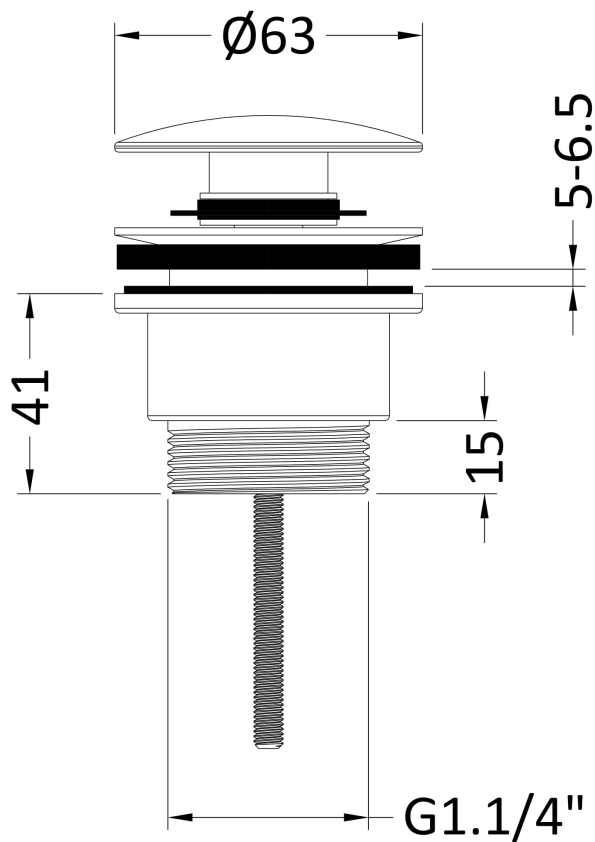

Sales Code: EK410

Description: Universal Push Button Basin Waste

Product Dimensions

Length (mm):	
Width (mm):	63
Height (mm):	110
Depth (mm):	63
Nett Weight (kg):	0.34

Packaging Dimensions

Height (mm):	65
Width (mm):	65
Depth (mm):	105
Gross Weight (kg):	0.34

Packaging Data

Box Colour:	White Cardboard Box
Box Qty:	1
Label Size:	100 x 50
Label Colour:	White Label
Label Qty:	2

Outer Box Dimensions (If Applicable)

Height (mm):	225
Width (mm):	330
Length (mm):	
Depth (mm):	
Gross Weight (kg):	21
Barcode:	5056211897798

Product Details

Country of Origin:	China
Fitting Instruction:	No
CE & UKCA:	N/A
Product Material:	Brass
Heating Element Wattage:	Not Applicable
Colour/Finish:	Black
Product Diameter:	63mm
Connection Size:	11/4"